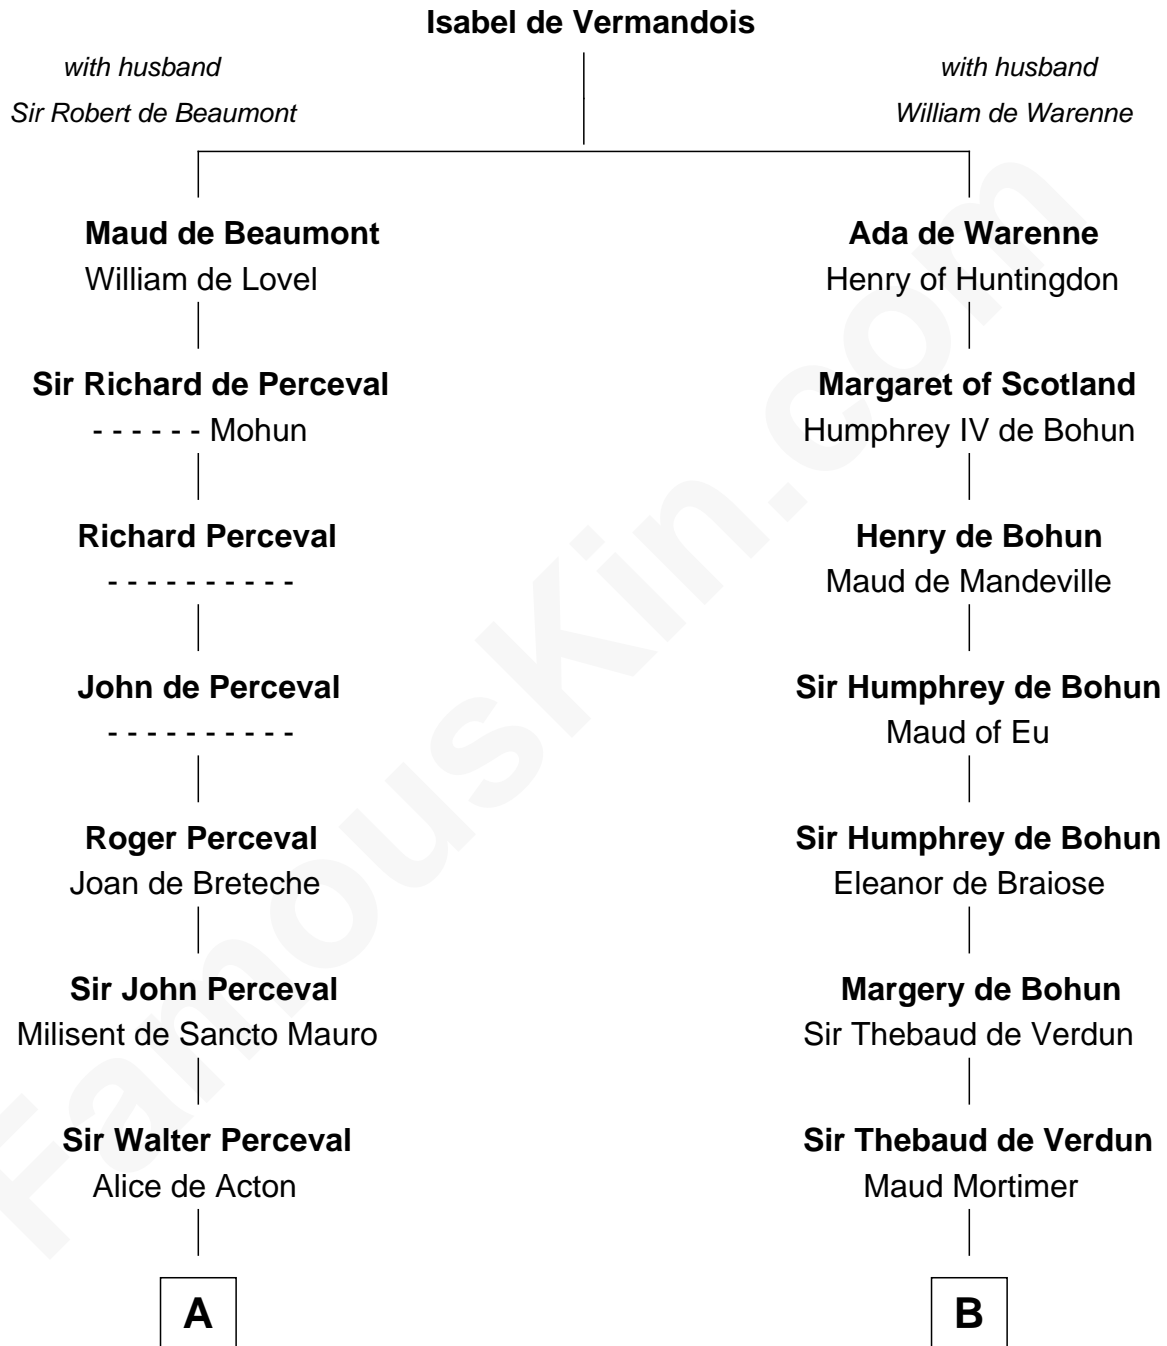

# FamousKin.com

## Relationship Chart of Jane (Appleton) Pierce

First Lady of President Franklin Pierce

13th cousin 8 times removed of

**Catherine Parr**

6th Wife of King Henry VIII

**C**

Isaac Appleton

Priscilla Baker

Isaac Appleton

Elizabeth Sawyer

Francis Appleton

Elizabeth Hubbard

Rev. Jesse Appleton

Elizabeth Means

**Jane (Appleton) Pierce**

*First Lady of Franklin Pierce*