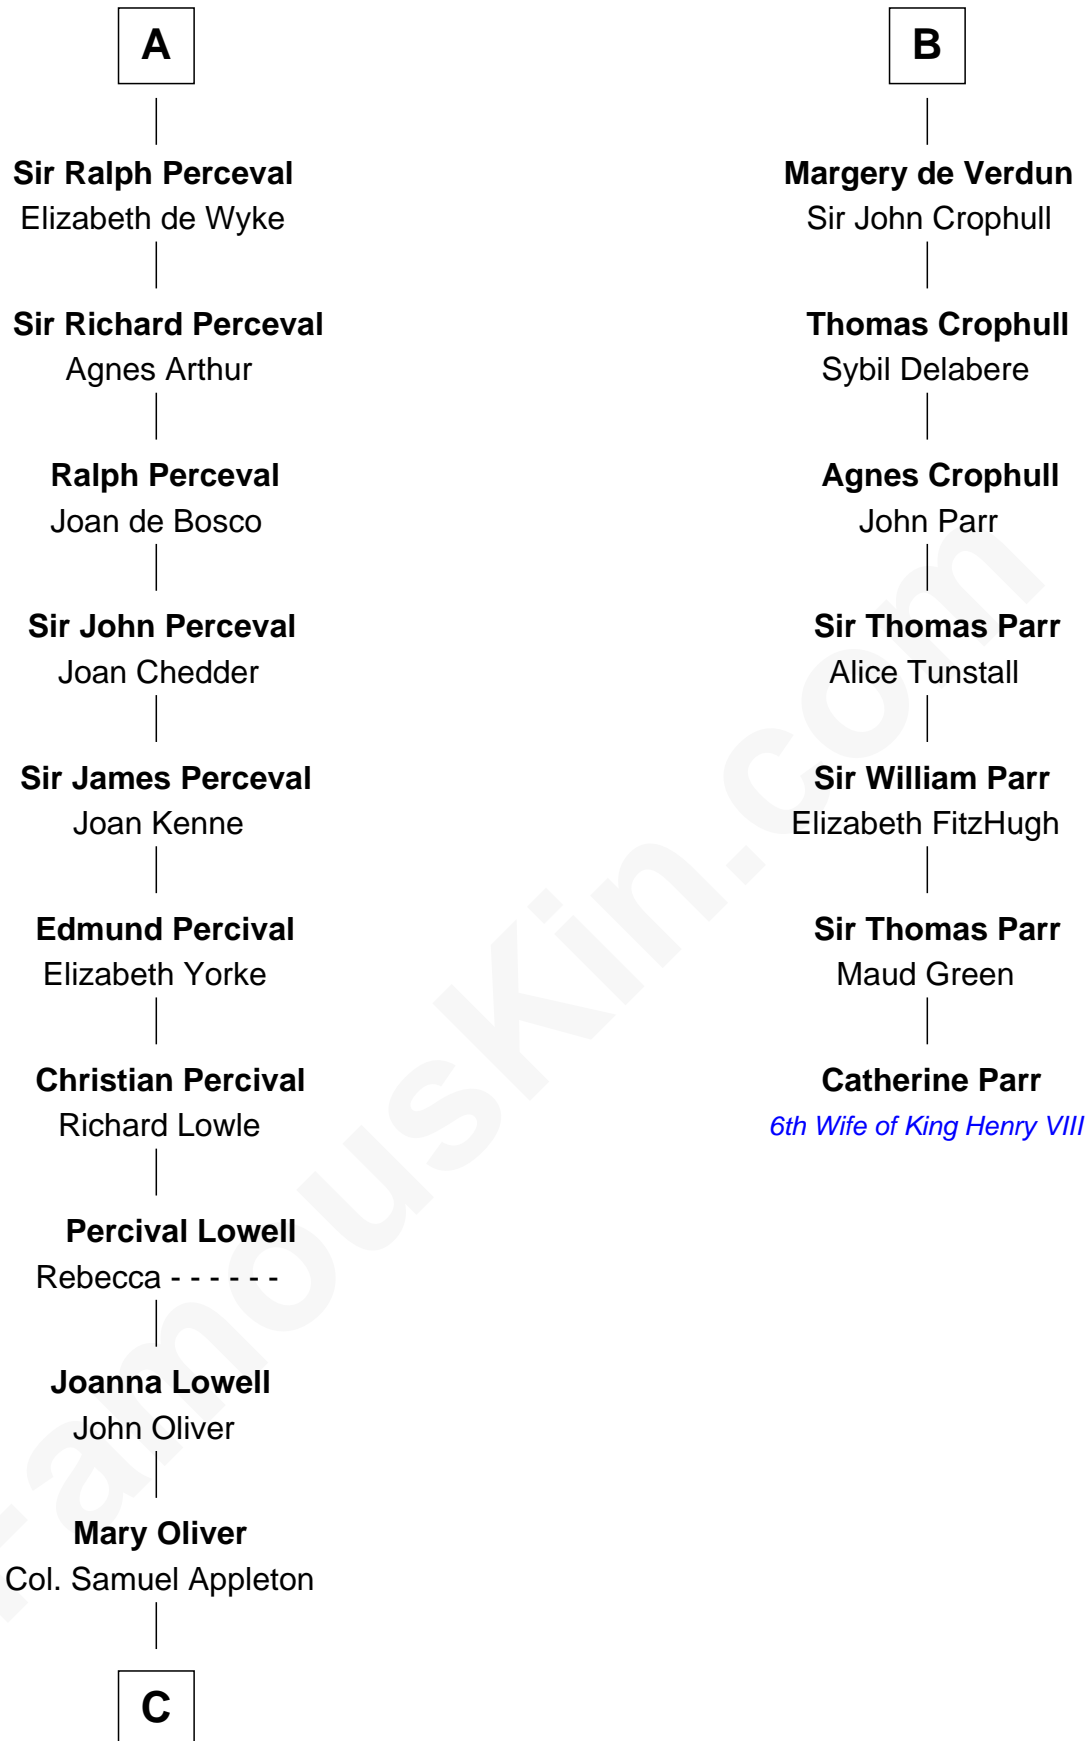

## Relationship Chart of Jane (Appleton) Pierce

First Lady of President Franklin Pierce

13th cousin 8 times removed of

**Catherine Parr**

6th Wife of King Henry VIII

**C**

Isaac Appleton

Priscilla Baker