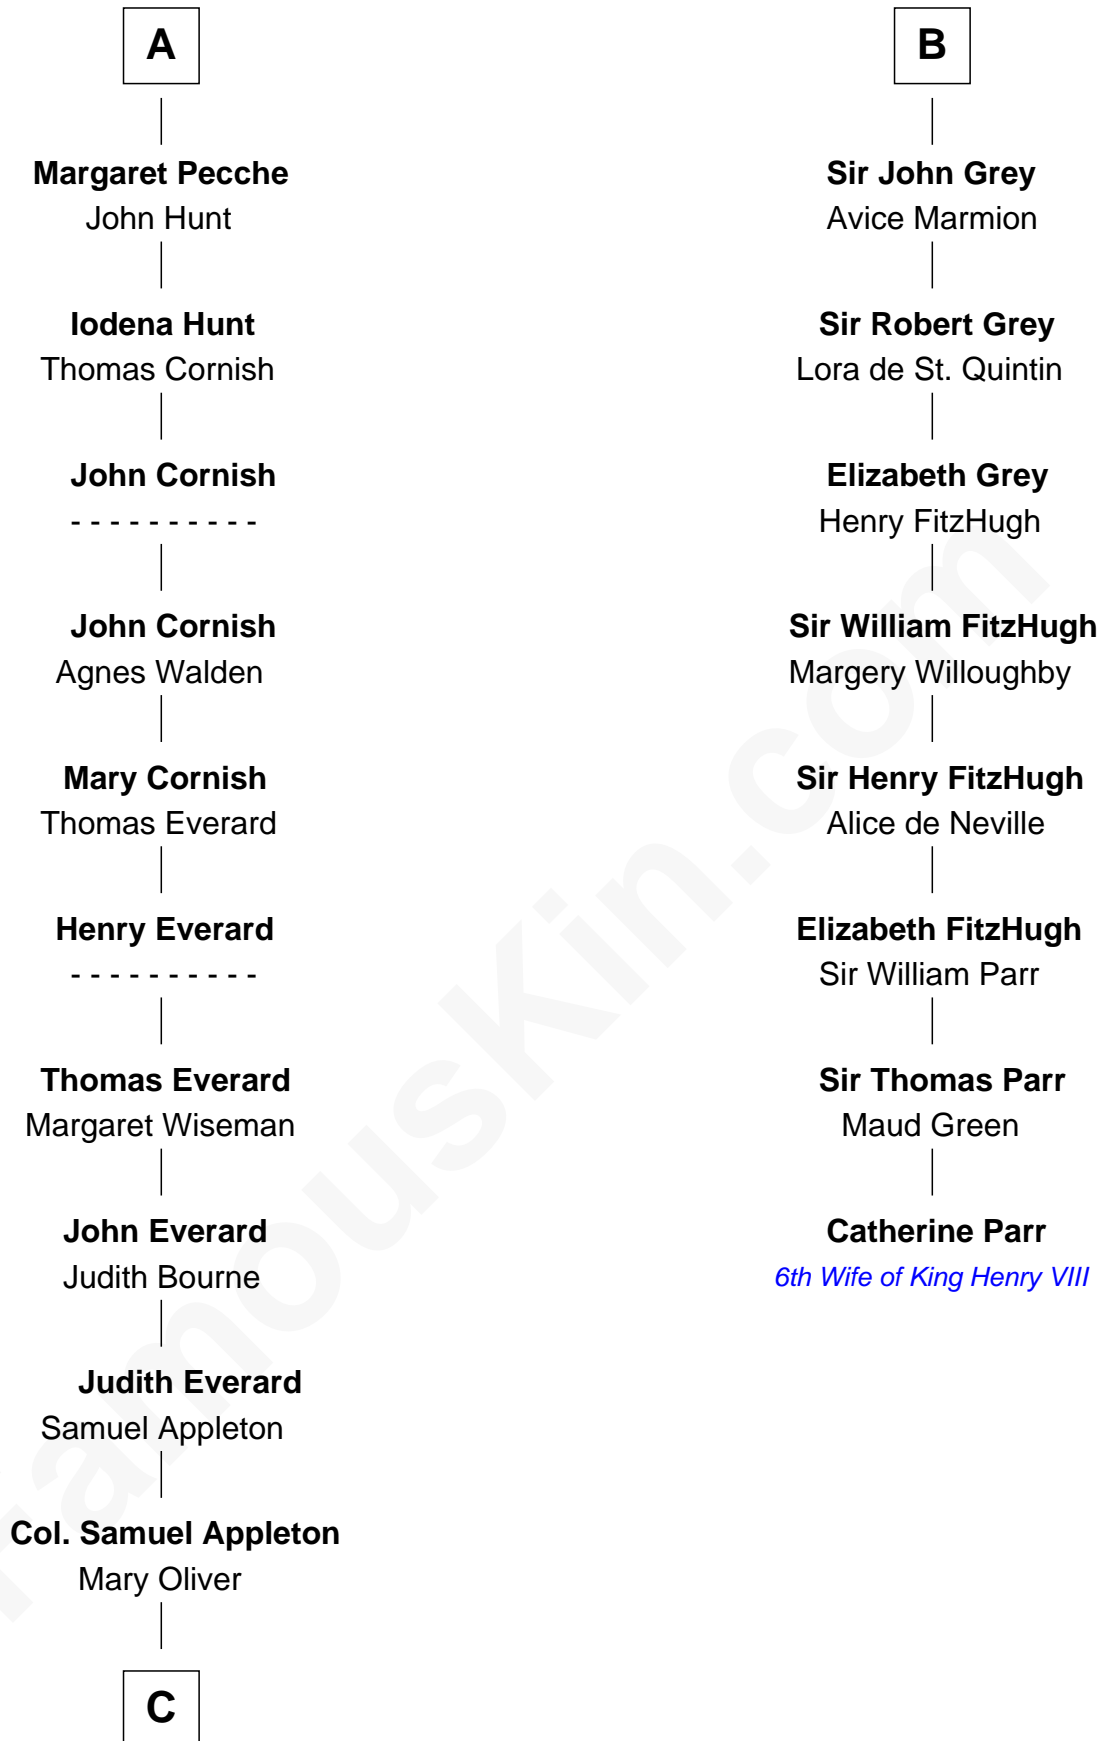

## Relationship Chart of

### Jane (Appleton) Pierce

First Lady of President Franklin Pierce

14th cousin 7 times removed of

**Catherine Parr**

6th Wife of King Henry VIII

**Gilbert Crispin**

-----

**C**