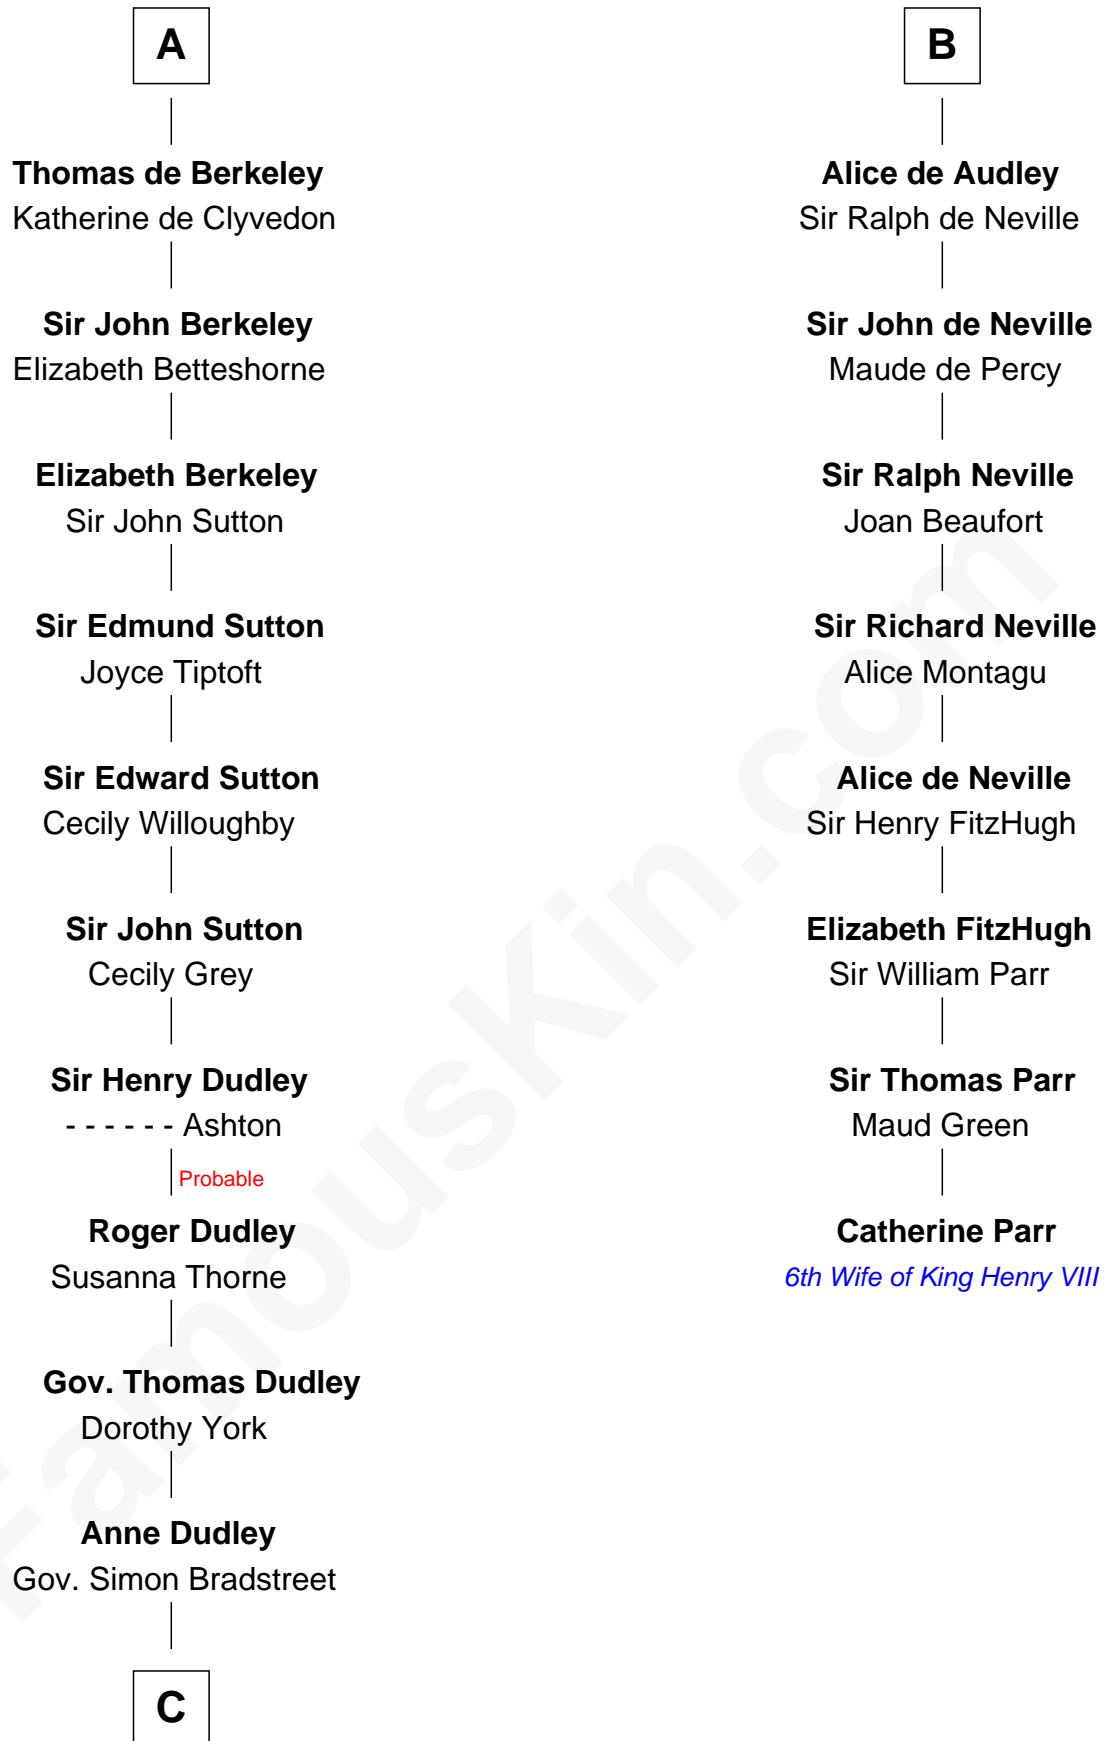

## Relationship Chart of

### Jane (Appleton) Pierce

First Lady of President Franklin Pierce

14th cousin 7 times removed of

**Catherine Parr**

6th Wife of King Henry VIII

**C**

**Sarah Bradstreet**  
Rev. Richard Hubbard

**John Hubbard**  
Mary Brown

**Elizabeth Hubbard**  
Francis Appleton

**Rev. Jesse Appleton**  
Elizabeth Means

**Jane (Appleton) Pierce**  
*First Lady of Franklin Pierce*

FamousKin.com