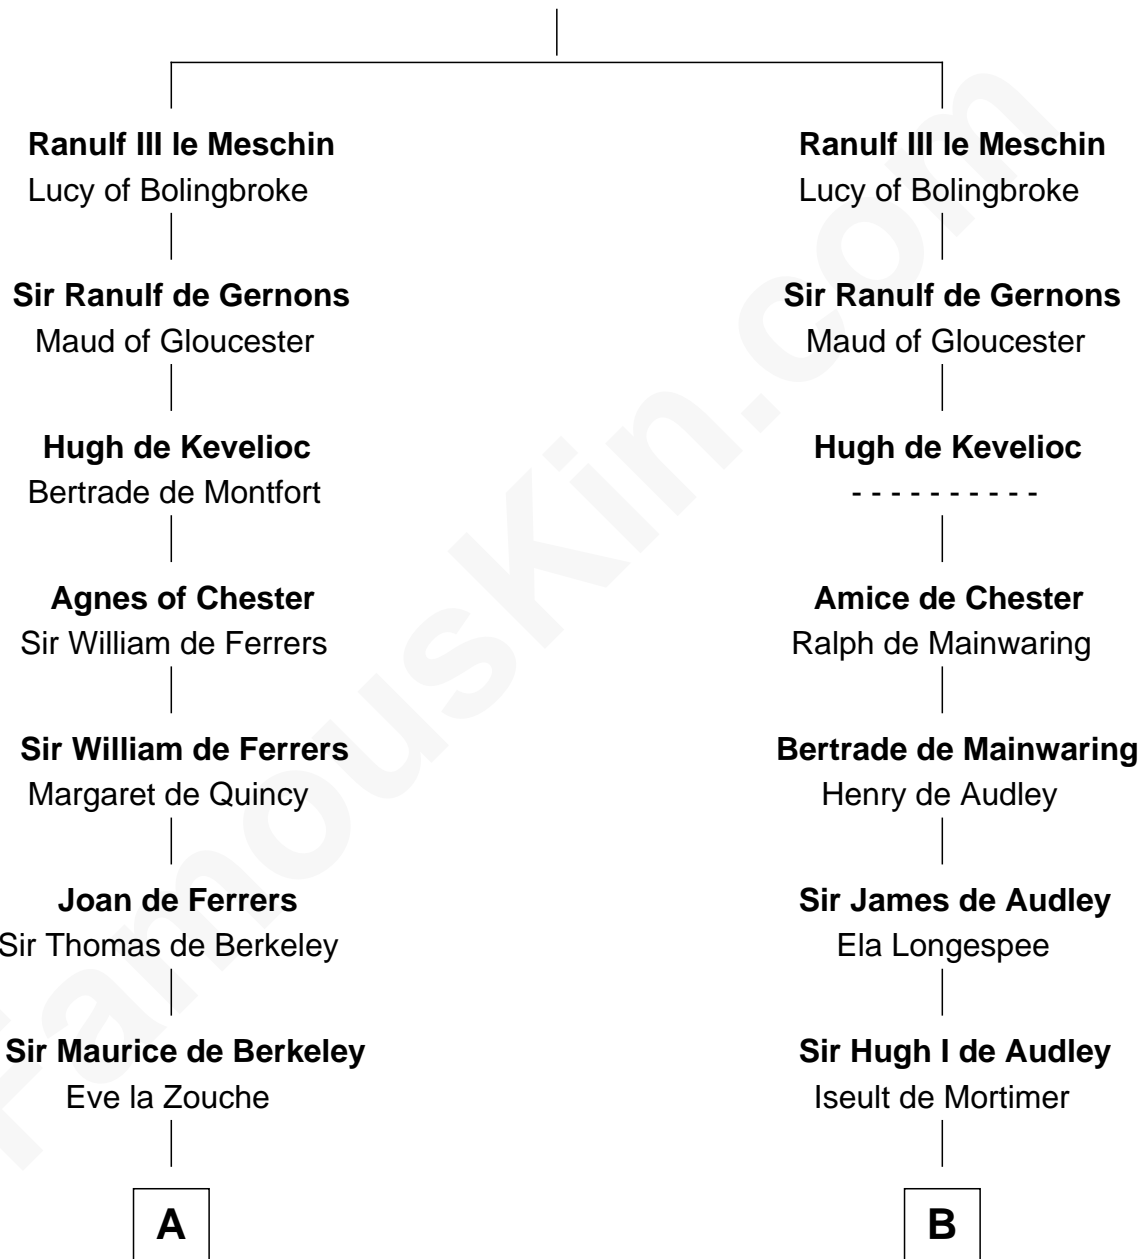

FamousKin.com

Relationship Chart of

Jane (Appleton) Pierce

First Lady of President Franklin Pierce

14th cousin 7 times removed of

Catherine Parr

6th Wife of King Henry VIII

Ranulf de Briquessart

Margaret Goz

C

Sarah Bradstreet
Rev. Richard Hubbard

John Hubbard
Mary Brown

Elizabeth Hubbard
Francis Appleton

Rev. Jesse Appleton
Elizabeth Means

Jane (Appleton) Pierce
First Lady of Franklin Pierce

FamousKin.com