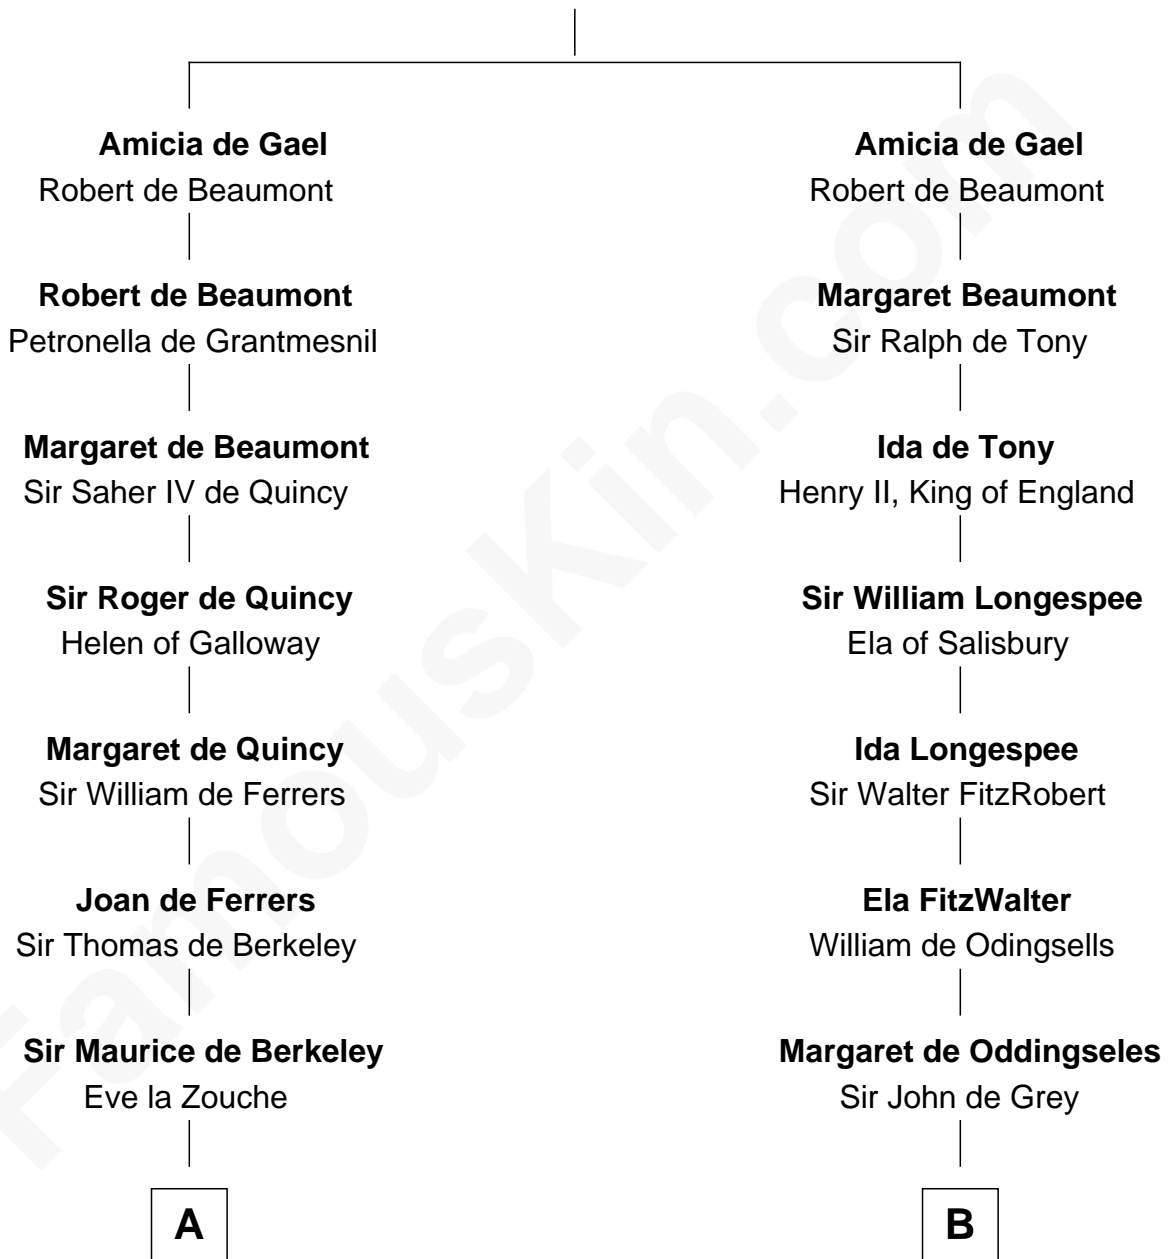

## Relationship Chart of

### Jane (Appleton) Pierce

First Lady of President Franklin Pierce

14th cousin 7 times removed of

**Catherine Parr**

6th Wife of King Henry VIII

Ralph de Gael

**C**

**Sarah Bradstreet**  
Rev. Richard Hubbard

**John Hubbard**  
Mary Brown

**Elizabeth Hubbard**  
Francis Appleton

**Rev. Jesse Appleton**  
Elizabeth Means

**Jane (Appleton) Pierce**  
*First Lady of Franklin Pierce*

FamousKin.com