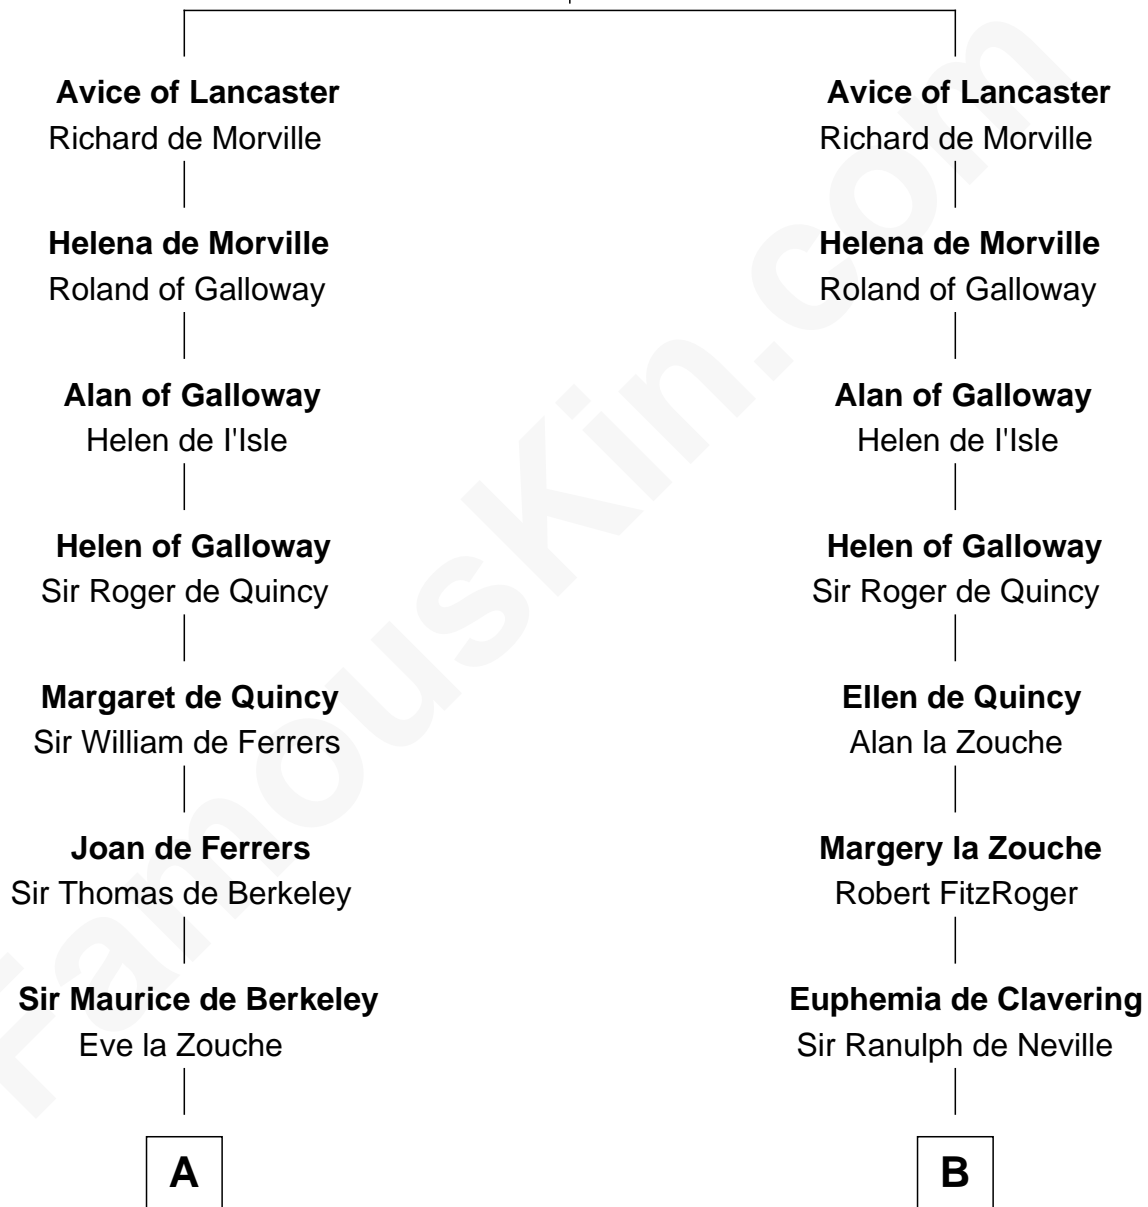

FamousKin.com

Relationship Chart of

Jane (Appleton) Pierce

First Lady of President Franklin Pierce

14th cousin 7 times removed of

Catherine Parr

6th Wife of King Henry VIII

William I de Lancaster

Gundred de Warenne

C

Sarah Bradstreet
Rev. Richard Hubbard

John Hubbard
Mary Brown

Elizabeth Hubbard
Francis Appleton

Rev. Jesse Appleton
Elizabeth Means

Jane (Appleton) Pierce
First Lady of Franklin Pierce