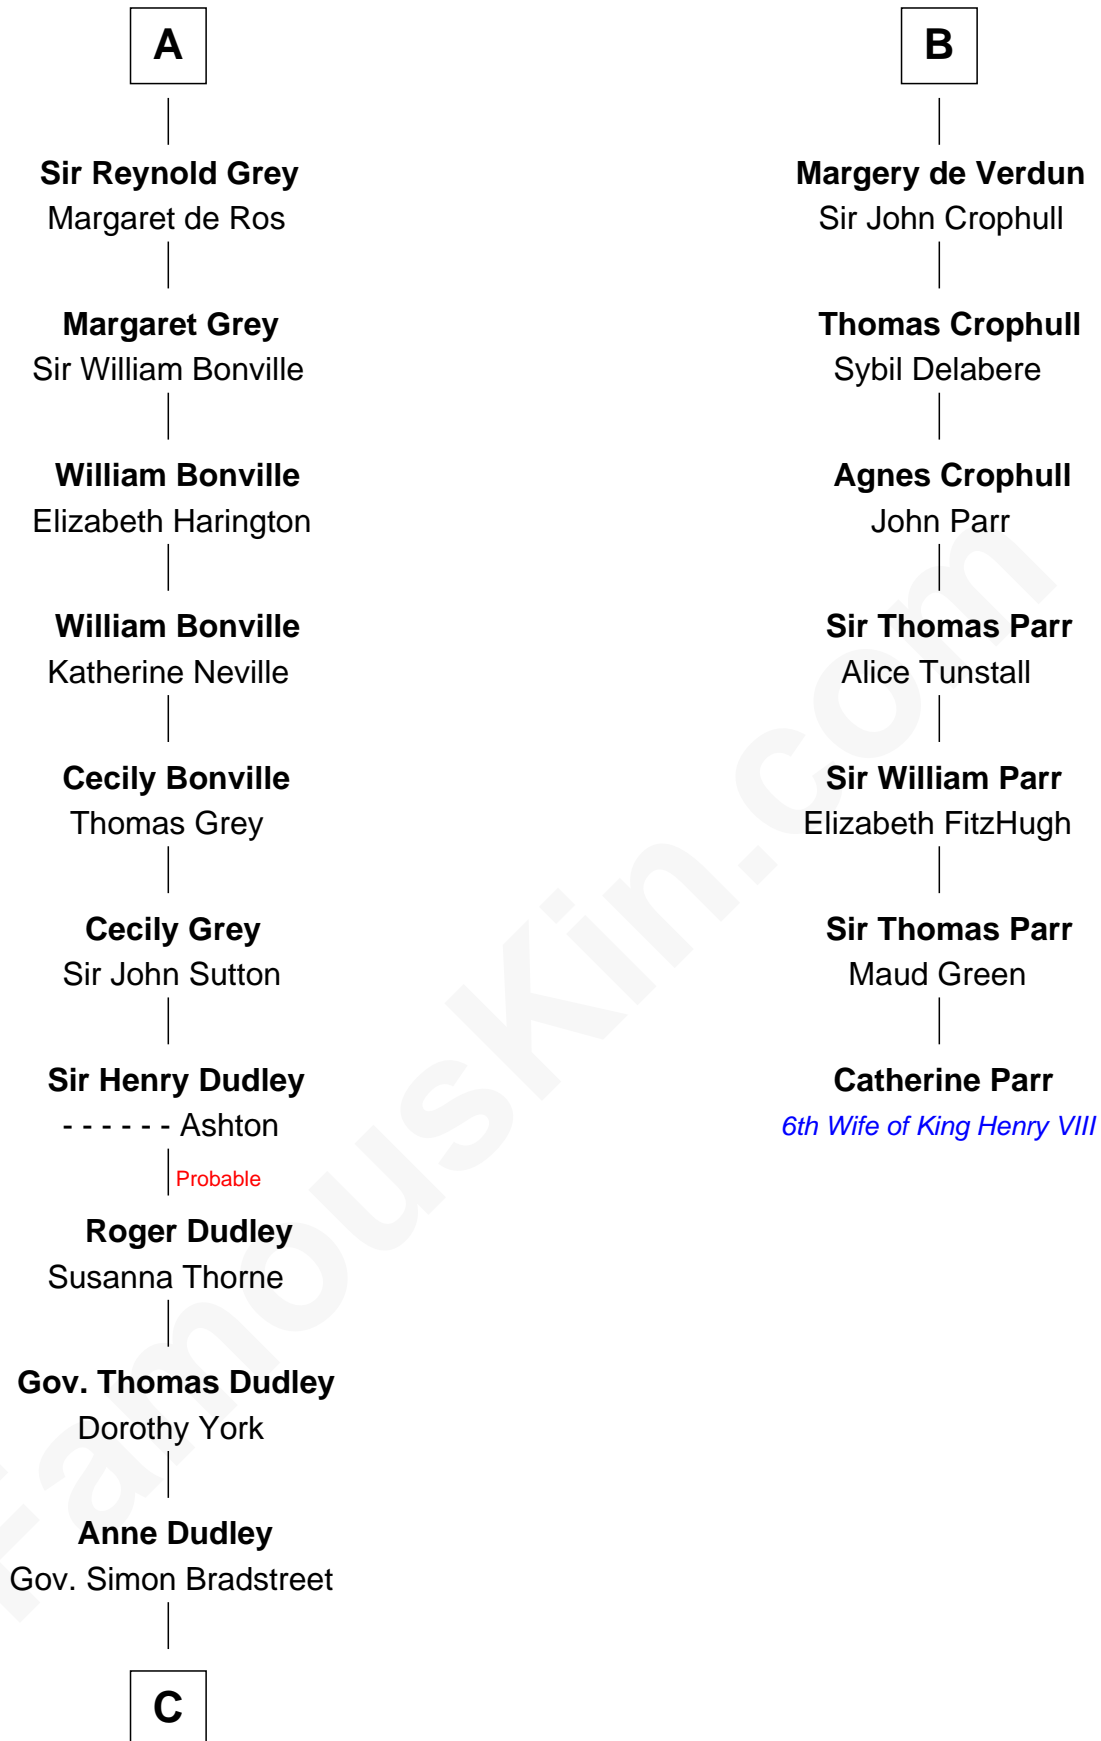

FamousKin.com

Relationship Chart of

Jane (Appleton) Pierce

First Lady of President Franklin Pierce

13th cousin 8 times removed of

Catherine Parr

6th Wife of King Henry VIII

C

Sarah Bradstreet
Rev. Richard Hubbard

John Hubbard
Mary Brown

Elizabeth Hubbard
Francis Appleton

Rev. Jesse Appleton
Elizabeth Means

Jane (Appleton) Pierce
First Lady of Franklin Pierce

FamousKin.com