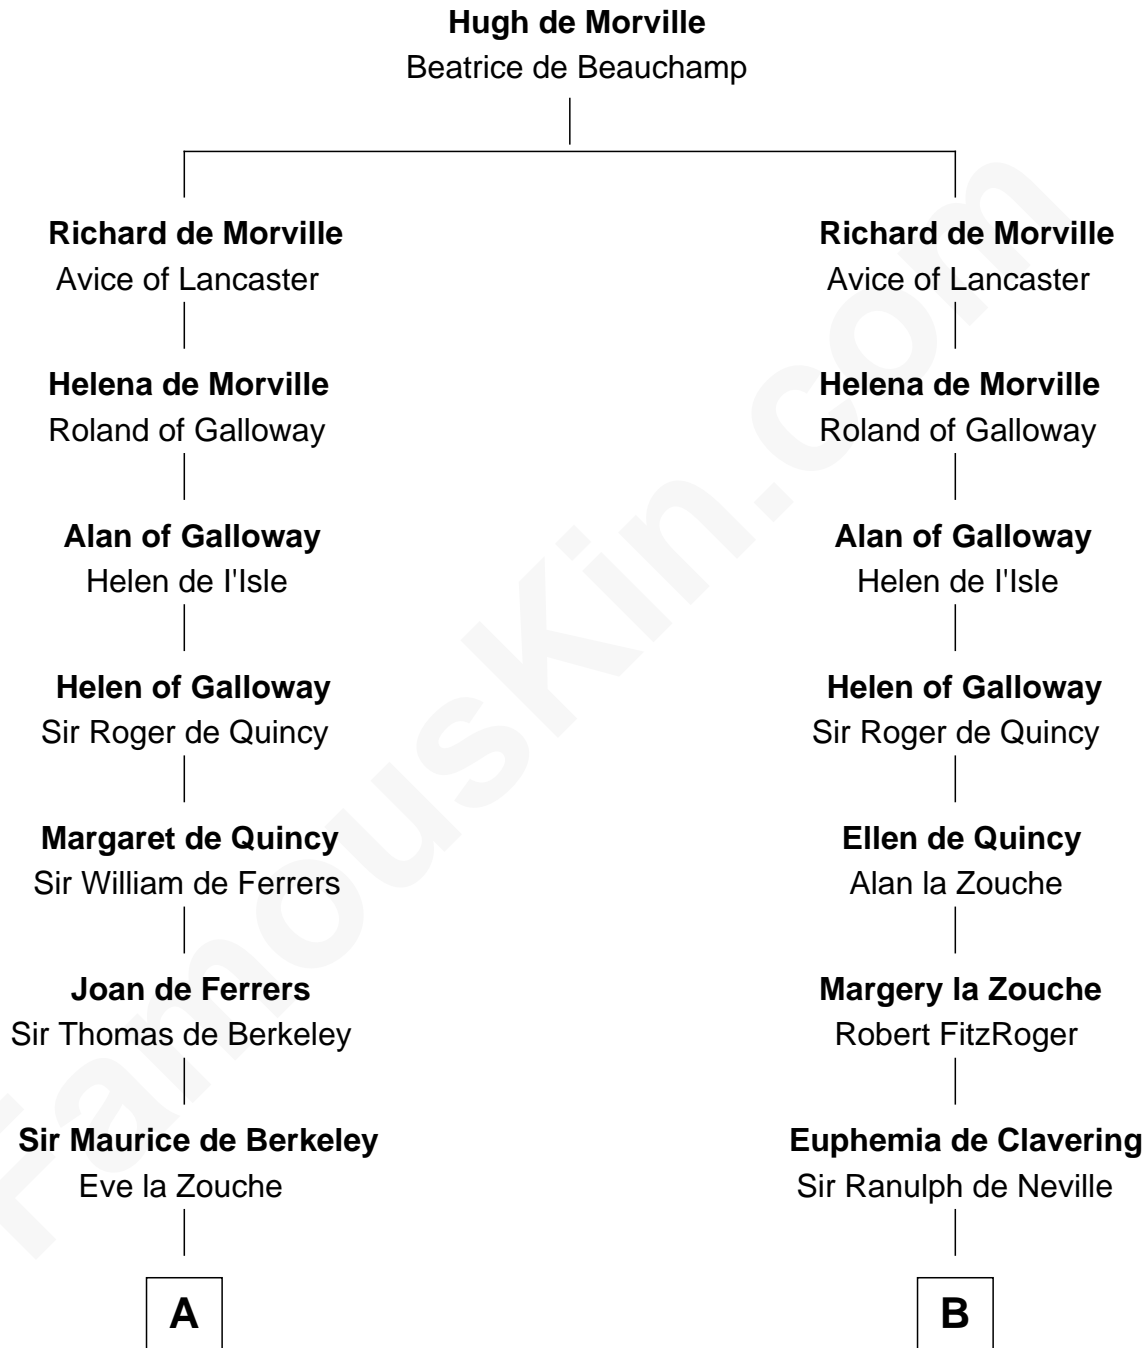

## Relationship Chart of

### Jane (Appleton) Pierce

*First Lady of President Franklin Pierce*

14th cousin 7 times removed of

**Catherine Parr**

*6th Wife of King Henry VIII*

**C**

—  
**Sarah Bradstreet**  
Rev. Richard Hubbard

—  
**John Hubbard**  
Mary Brown

—  
**Elizabeth Hubbard**  
Francis Appleton

—  
**Rev. Jesse Appleton**  
Elizabeth Means

—  
**Jane (Appleton) Pierce**  
*First Lady of Franklin Pierce*

FamousKin.com