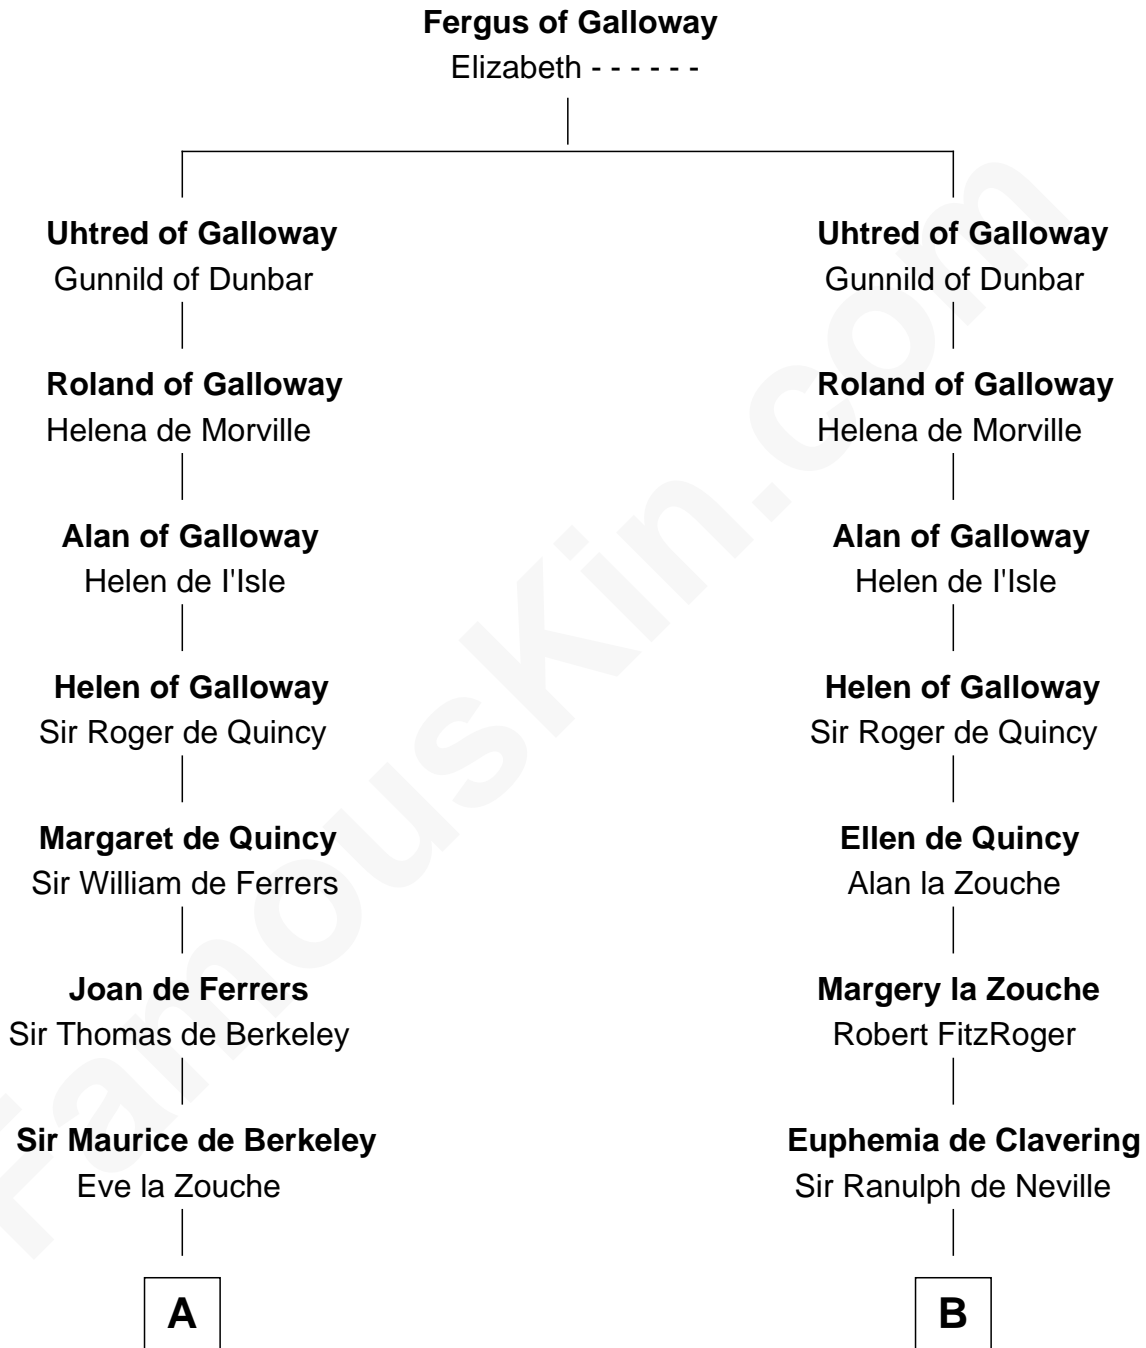

FamousKin.com

Relationship Chart of

Jane (Appleton) Pierce

First Lady of President Franklin Pierce

14th cousin 7 times removed of

Catherine Parr

6th Wife of King Henry VIII

C

Sarah Bradstreet
Rev. Richard Hubbard

John Hubbard
Mary Brown

Elizabeth Hubbard
Francis Appleton

Rev. Jesse Appleton
Elizabeth Means

Jane (Appleton) Pierce
First Lady of Franklin Pierce

FamousKin.com