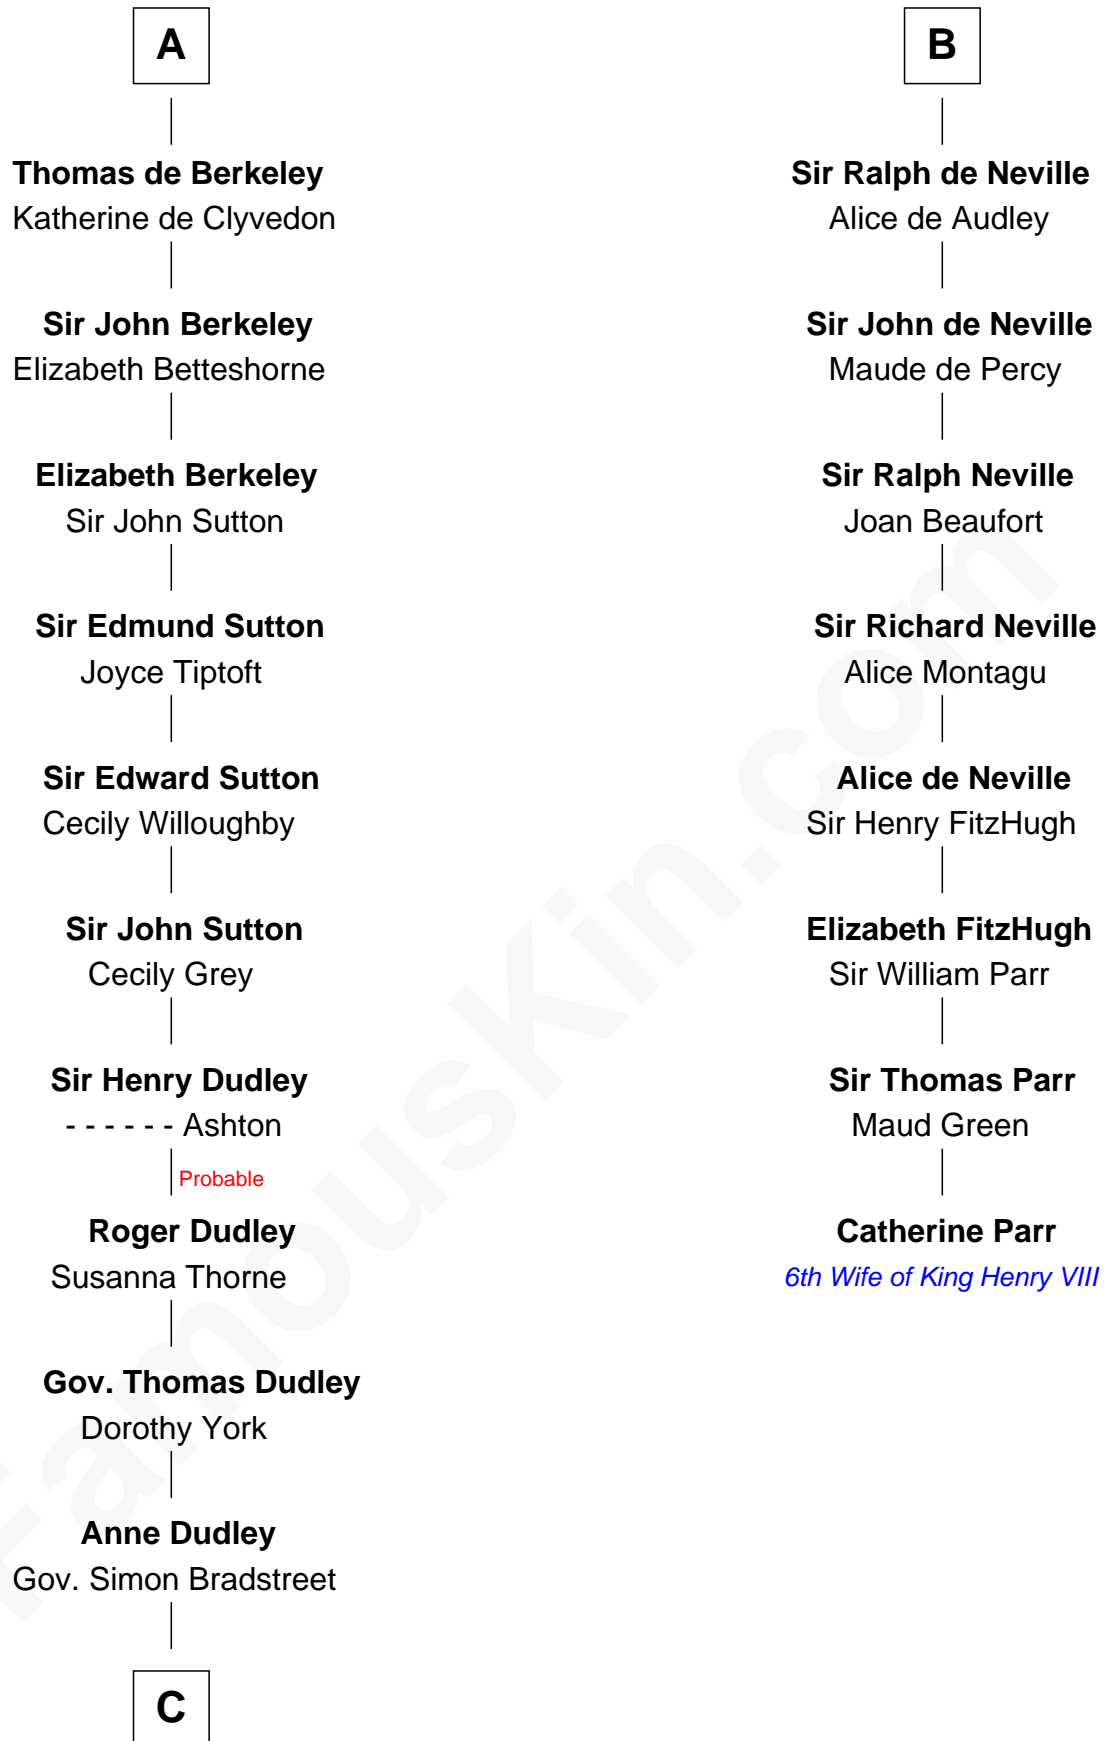

FamousKin.com

Relationship Chart of

Jane (Appleton) Pierce

First Lady of President Franklin Pierce

14th cousin 7 times removed of

Catherine Parr

6th Wife of King Henry VIII

C

Sarah Bradstreet
Rev. Richard Hubbard

John Hubbard
Mary Brown

Elizabeth Hubbard
Francis Appleton

Rev. Jesse Appleton
Elizabeth Means

Jane (Appleton) Pierce
First Lady of Franklin Pierce

FamousKin.com