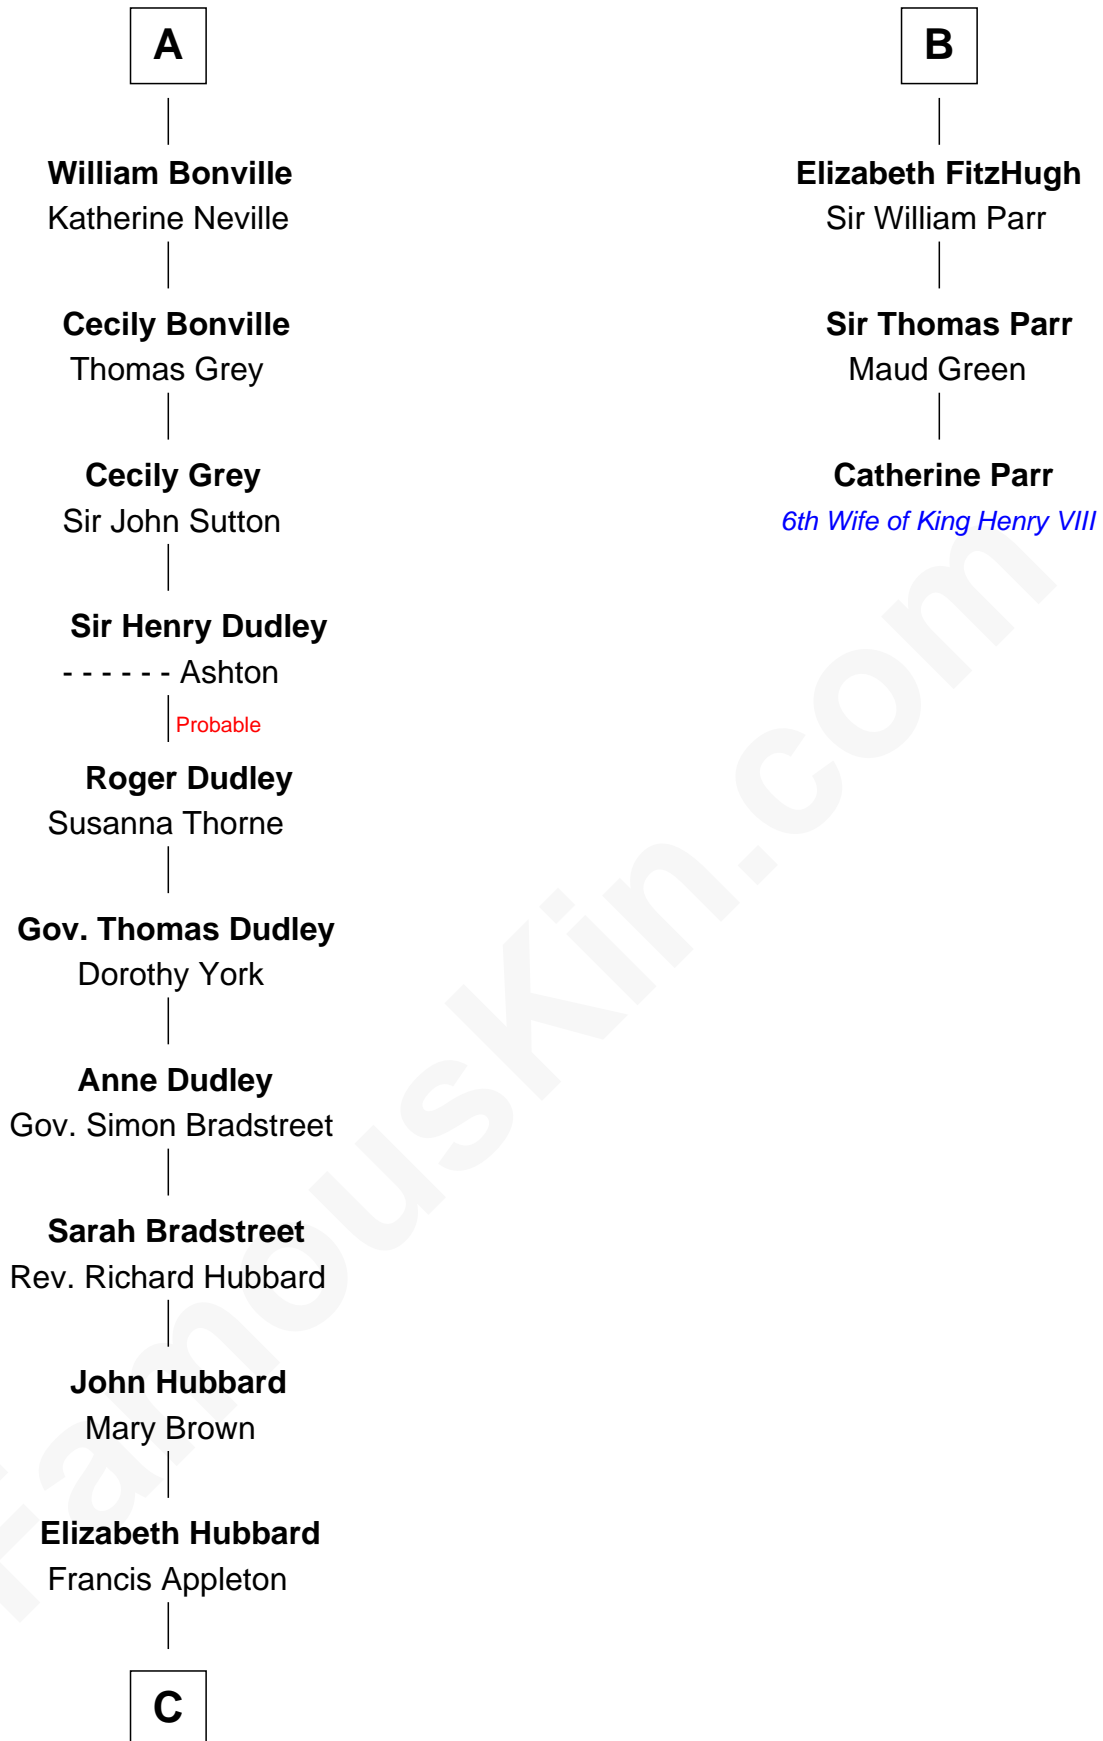

## Relationship Chart of

### Jane (Appleton) Pierce

*First Lady of President Franklin Pierce*

9th cousin 9 times removed of

**Catherine Parr**

*6th Wife of King Henry VIII*

**C**

—  
**Rev. Jesse Appleton**

Elizabeth Means

—  
**Jane (Appleton) Pierce**

*First Lady of Franklin Pierce*

FamousKin.com