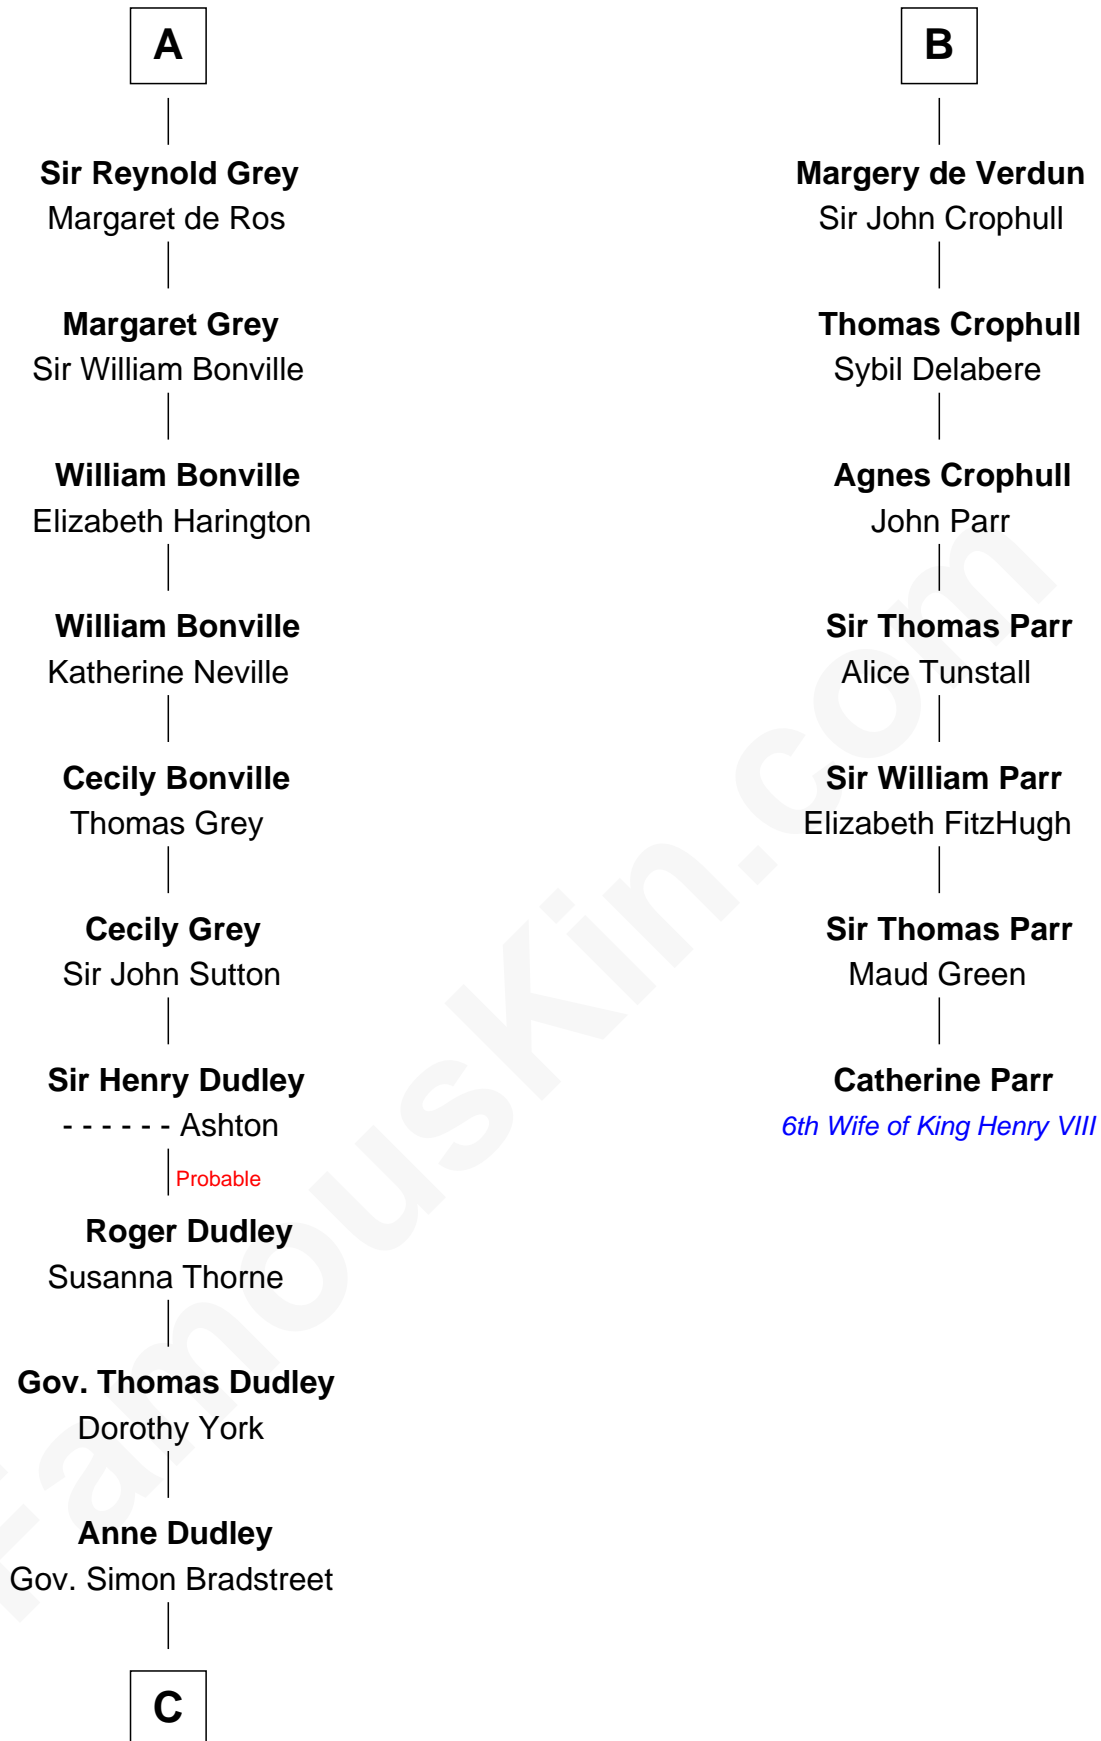

FamousKin.com

Relationship Chart of

Jane (Appleton) Pierce

First Lady of President Franklin Pierce

13th cousin 8 times removed of

Catherine Parr

6th Wife of King Henry VIII

David I, King of Scotland

Maud of Northumberland

C

Sarah Bradstreet
Rev. Richard Hubbard

John Hubbard
Mary Brown

Elizabeth Hubbard
Francis Appleton

Rev. Jesse Appleton
Elizabeth Means

Jane (Appleton) Pierce
First Lady of Franklin Pierce