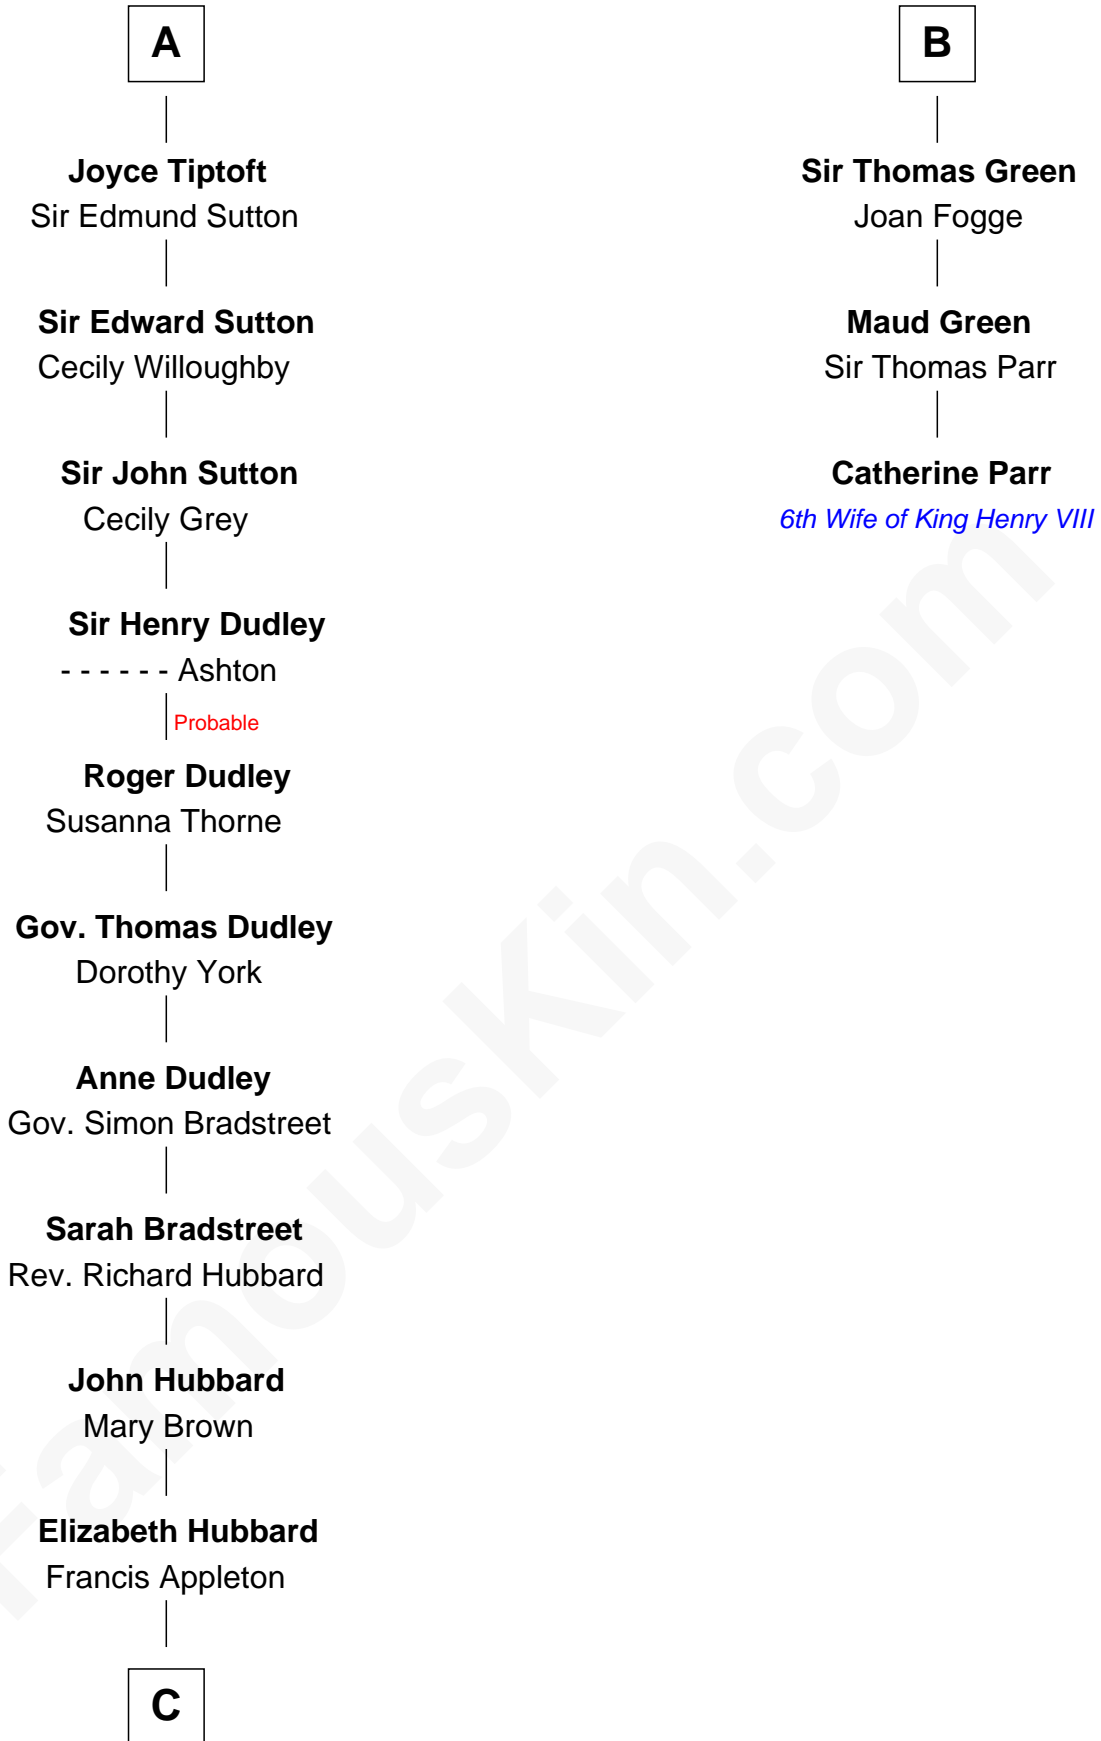

FamousKin.com

Relationship Chart of

Jane (Appleton) Pierce

First Lady of President Franklin Pierce

9th cousin 9 times removed of

Catherine Parr

6th Wife of King Henry VIII

C

—
Rev. Jesse Appleton

Elizabeth Means

—
Jane (Appleton) Pierce

First Lady of Franklin Pierce

FamousKin.com