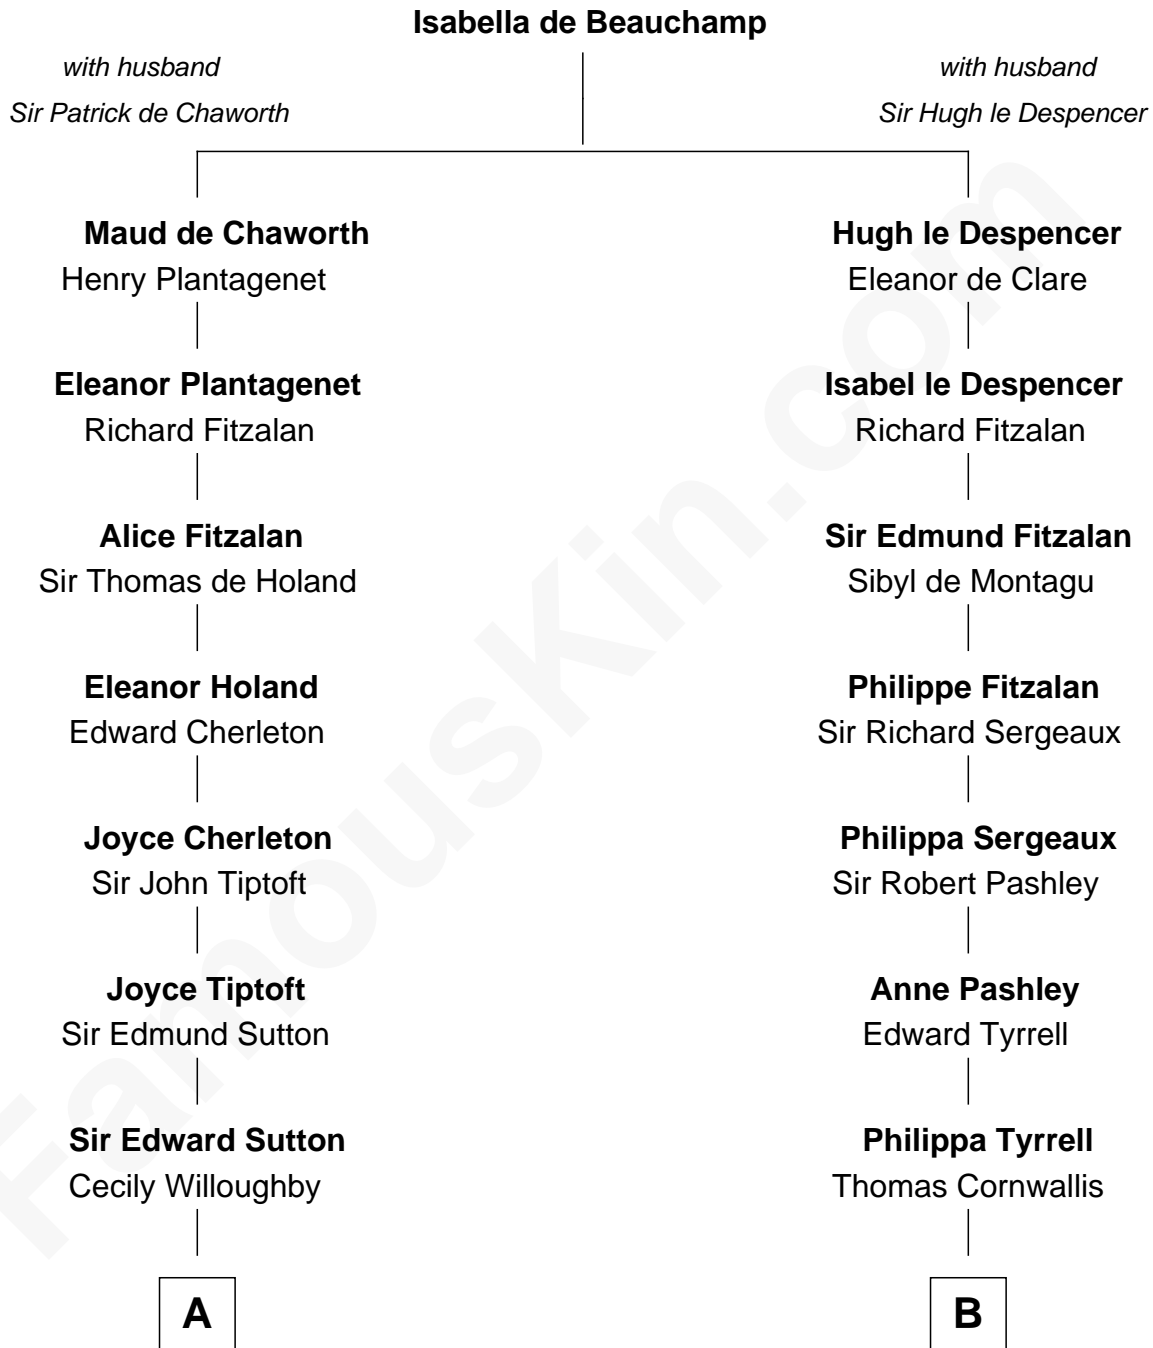

FamousKin.com

Relationship Chart of Jane (Appleton) Pierce

First Lady of President Franklin Pierce

16th cousin 3 times removed of

General James Longstreet
Confederate Army - U.S. Civil War

C

Hannah FitzRandolph

William Longstreet

James Longstreet

Mary Anna Dent

General James Longstreet

Confederate Army - U.S. Civil War

FamousKin.com