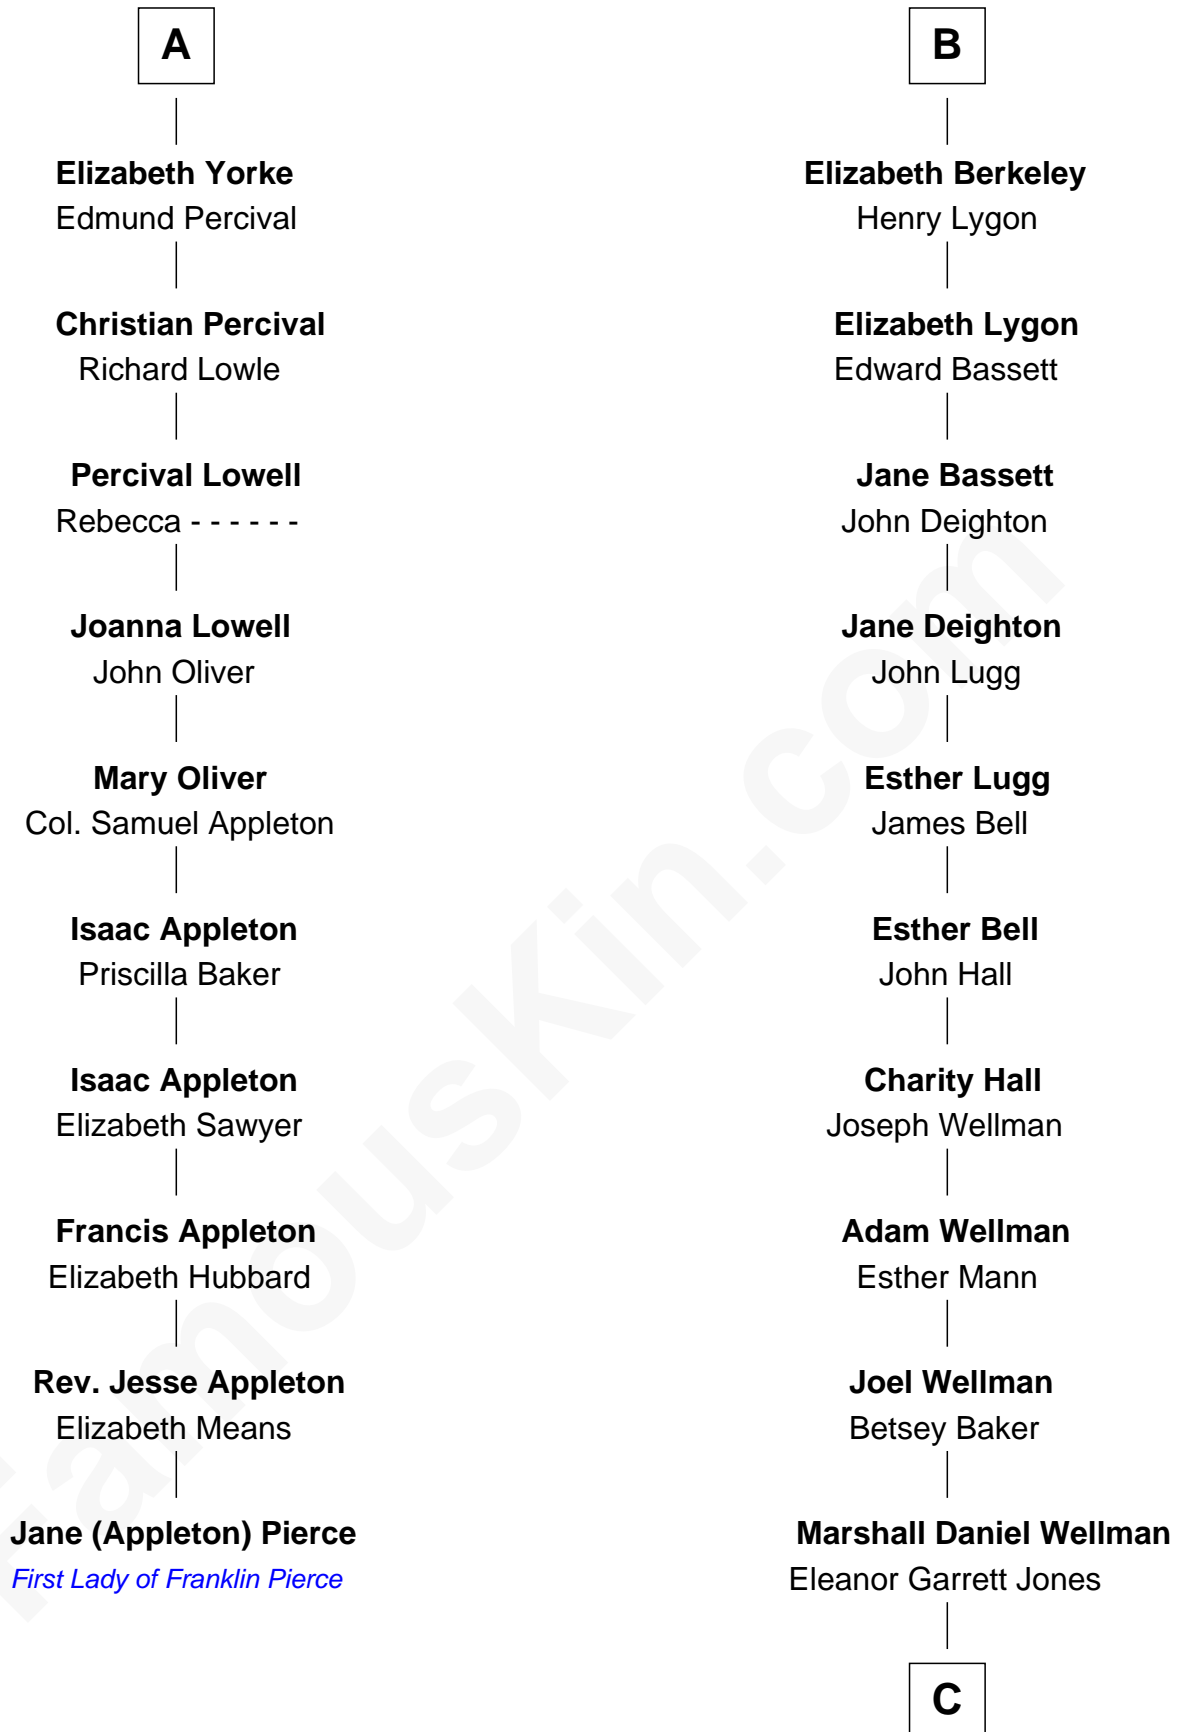

FamousKin.com

Relationship Chart of

Jane (Appleton) Pierce

First Lady of President Franklin Pierce

16th cousin 2 times removed of

Jack London

Author of "The Call of the Wild"

Humphrey de Bohun
Elizabeth Plantagenet

C

—
Flora Wellman
William Henry Chaney

—
Jack London
Author of "The Call of the Wild"

FamousKin.com