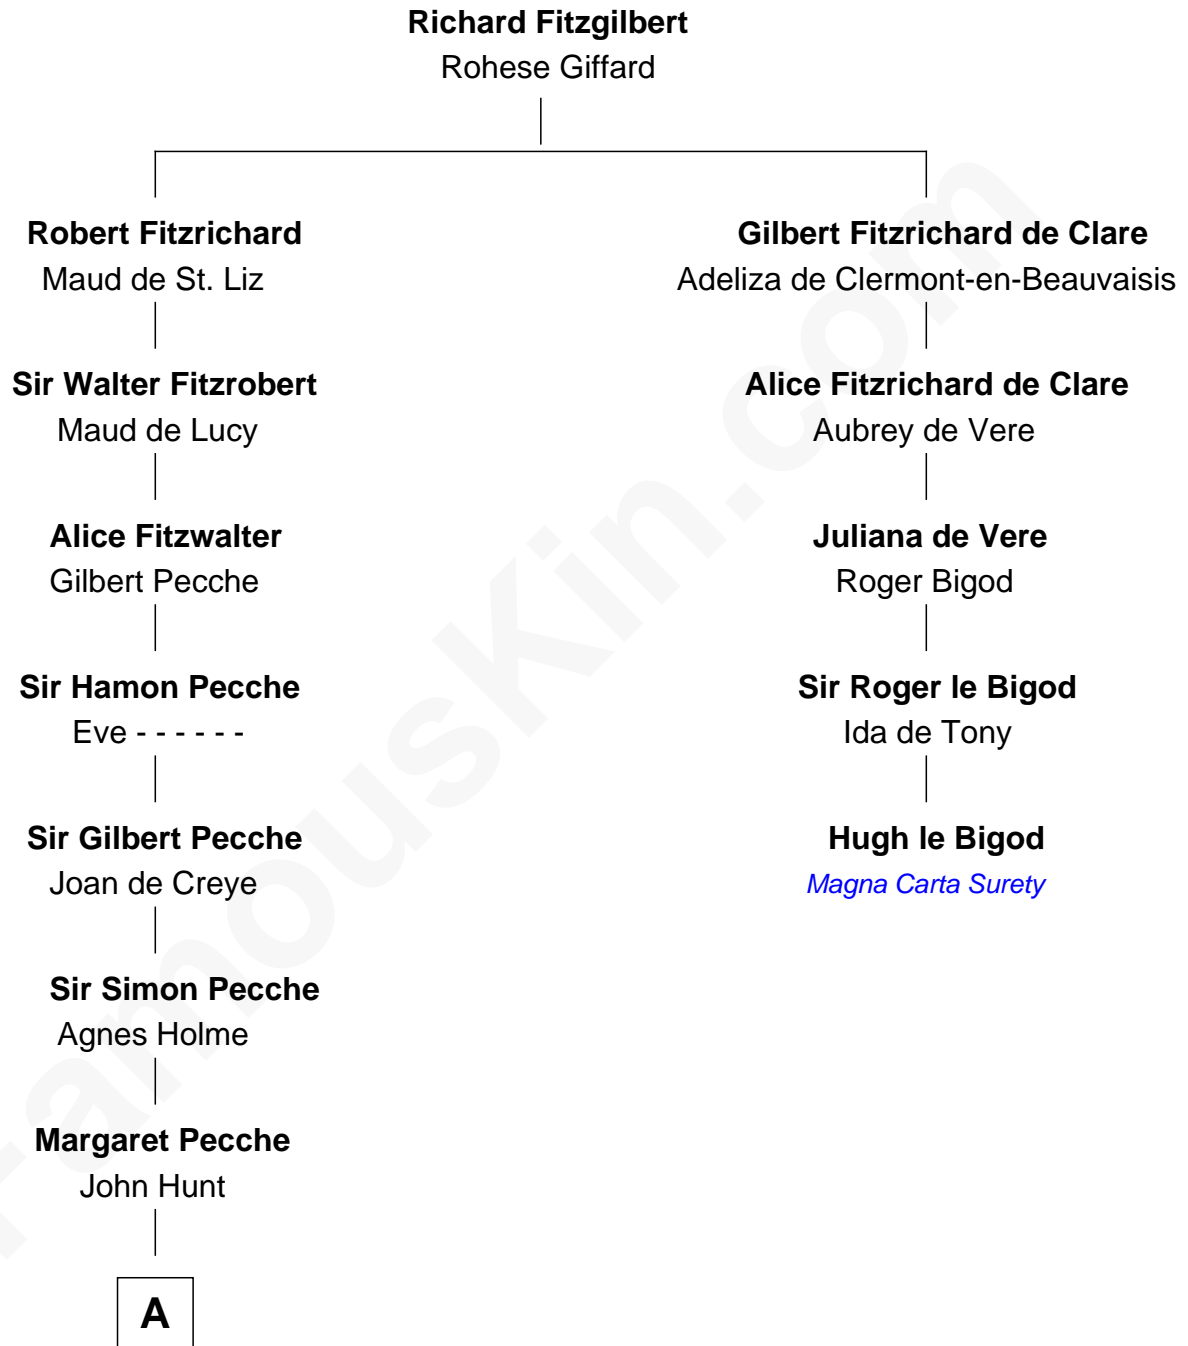

FamousKin.com

Relationship Chart of

Jane (Appleton) Pierce

First Lady of President Franklin Pierce

4th cousin 16 times removed of

Hugh le Bigod

Magna Carta Surety

B

—
Isaac Appleton
Elizabeth Sawyer

—
Francis Appleton
Elizabeth Hubbard

—
Rev. Jesse Appleton
Elizabeth Means

—
Jane (Appleton) Pierce
First Lady of Franklin Pierce

FamousKin.com