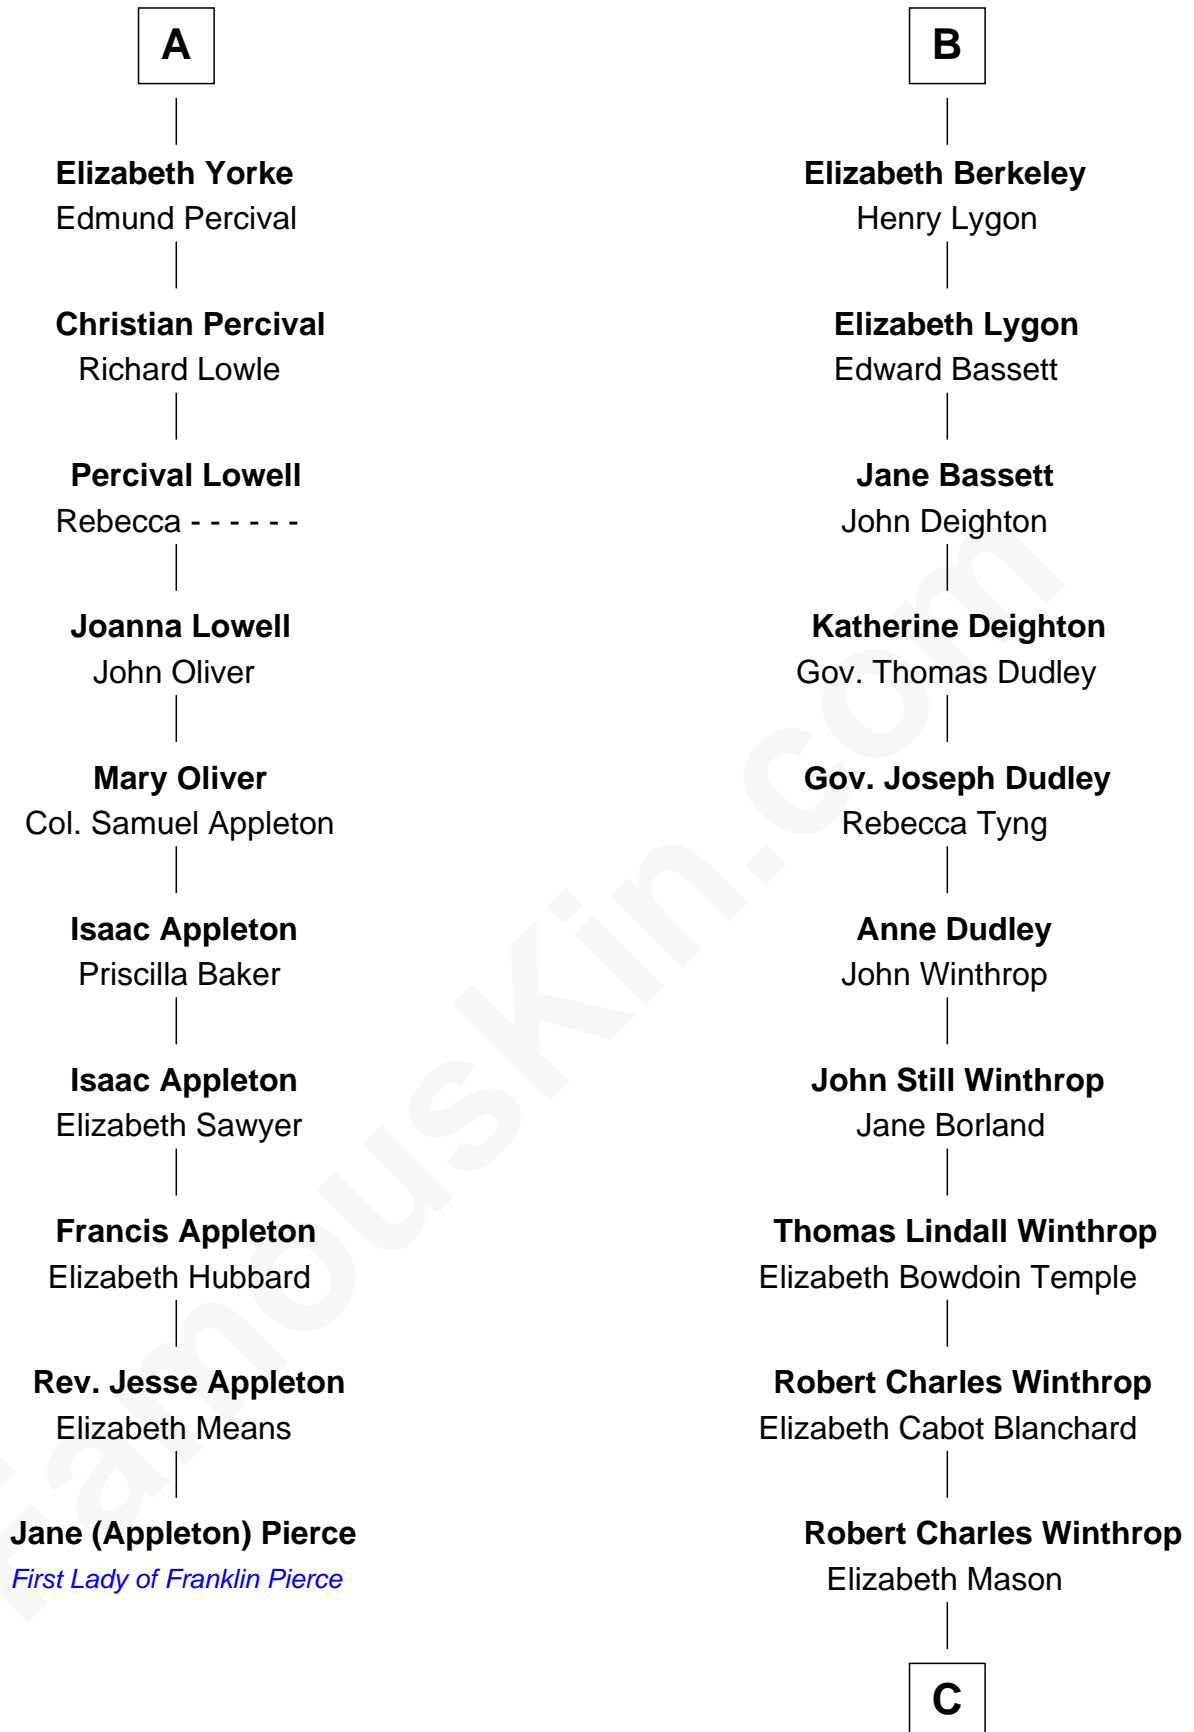

FamousKin.com

Relationship Chart of

Jane (Appleton) Pierce

First Lady of President Franklin Pierce

16th cousin 3 times removed of

John Kerry

68th U.S. Secretary of State

Humphrey de Bohun
Elizabeth Plantagenet

C

Margaret Tyndal Winthrop

James Grant Forbes

Rosemary Isabel Forbes

Richard John Kerry

John Kerry

68th U.S. Secretary of State

FamousKin.com