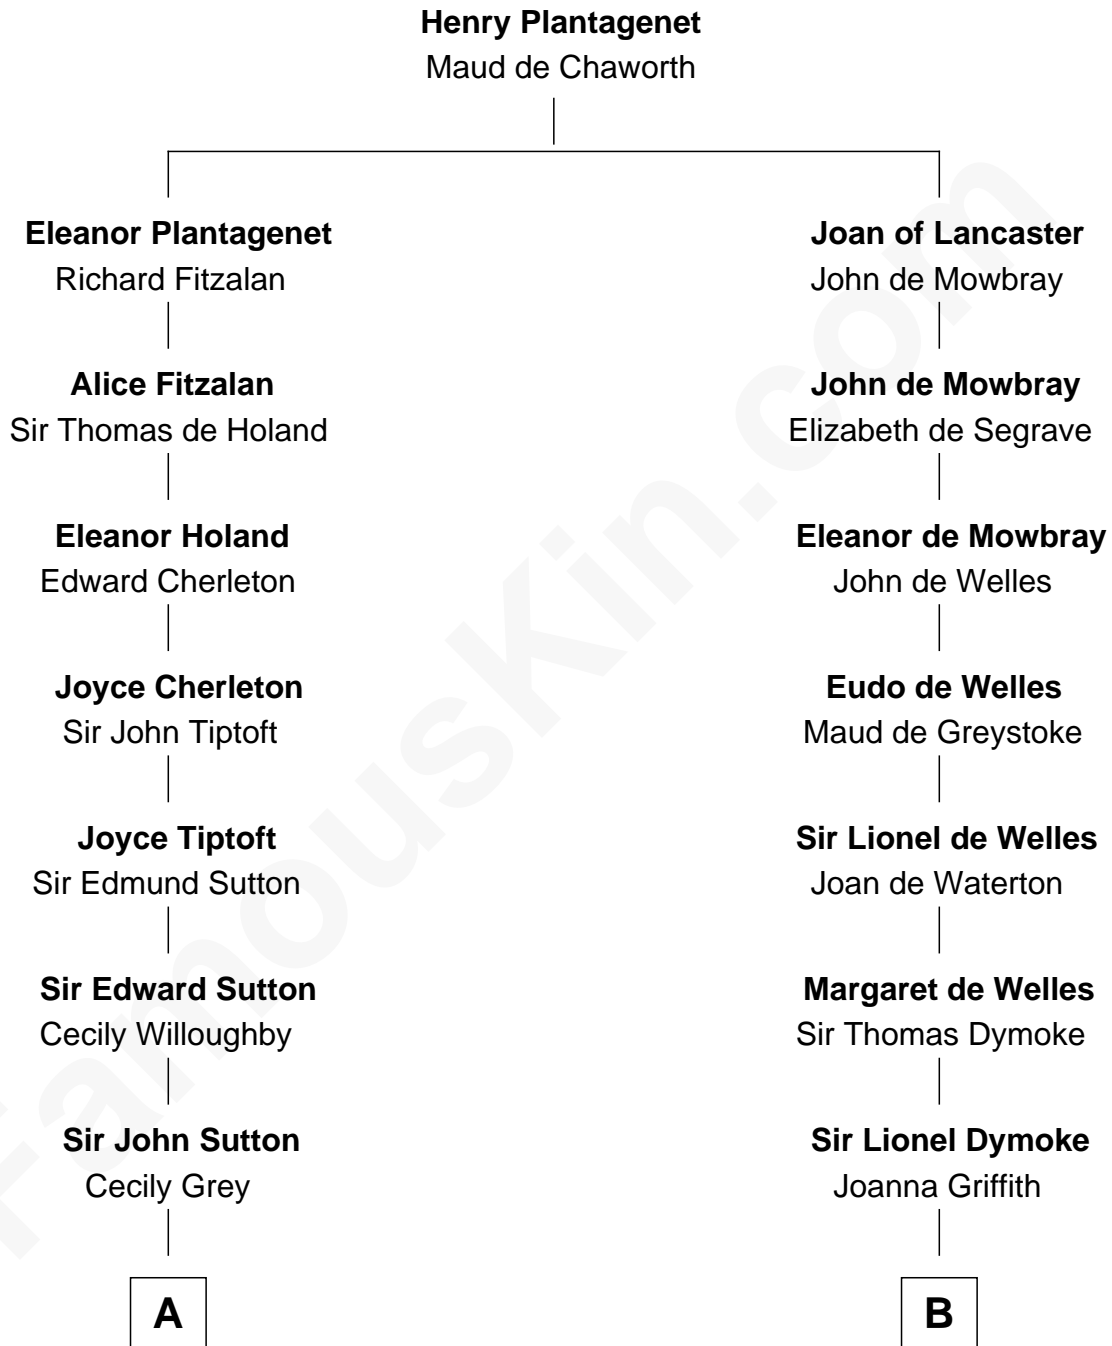

FamousKin.com

Relationship Chart of

Jane (Appleton) Pierce

First Lady of President Franklin Pierce

15th cousin 6 times removed of

Lucille Ball

TV Actress - "I Love Lucy"

C

Sally Bennet Osborn

Newman Durrell

George Osborn Durrell

Anne Jane Jewell

Nellie Rebecca Durrell

Jasper Clinton Ball

Henry Durrell Ball

Desiree Evelyn Hunt