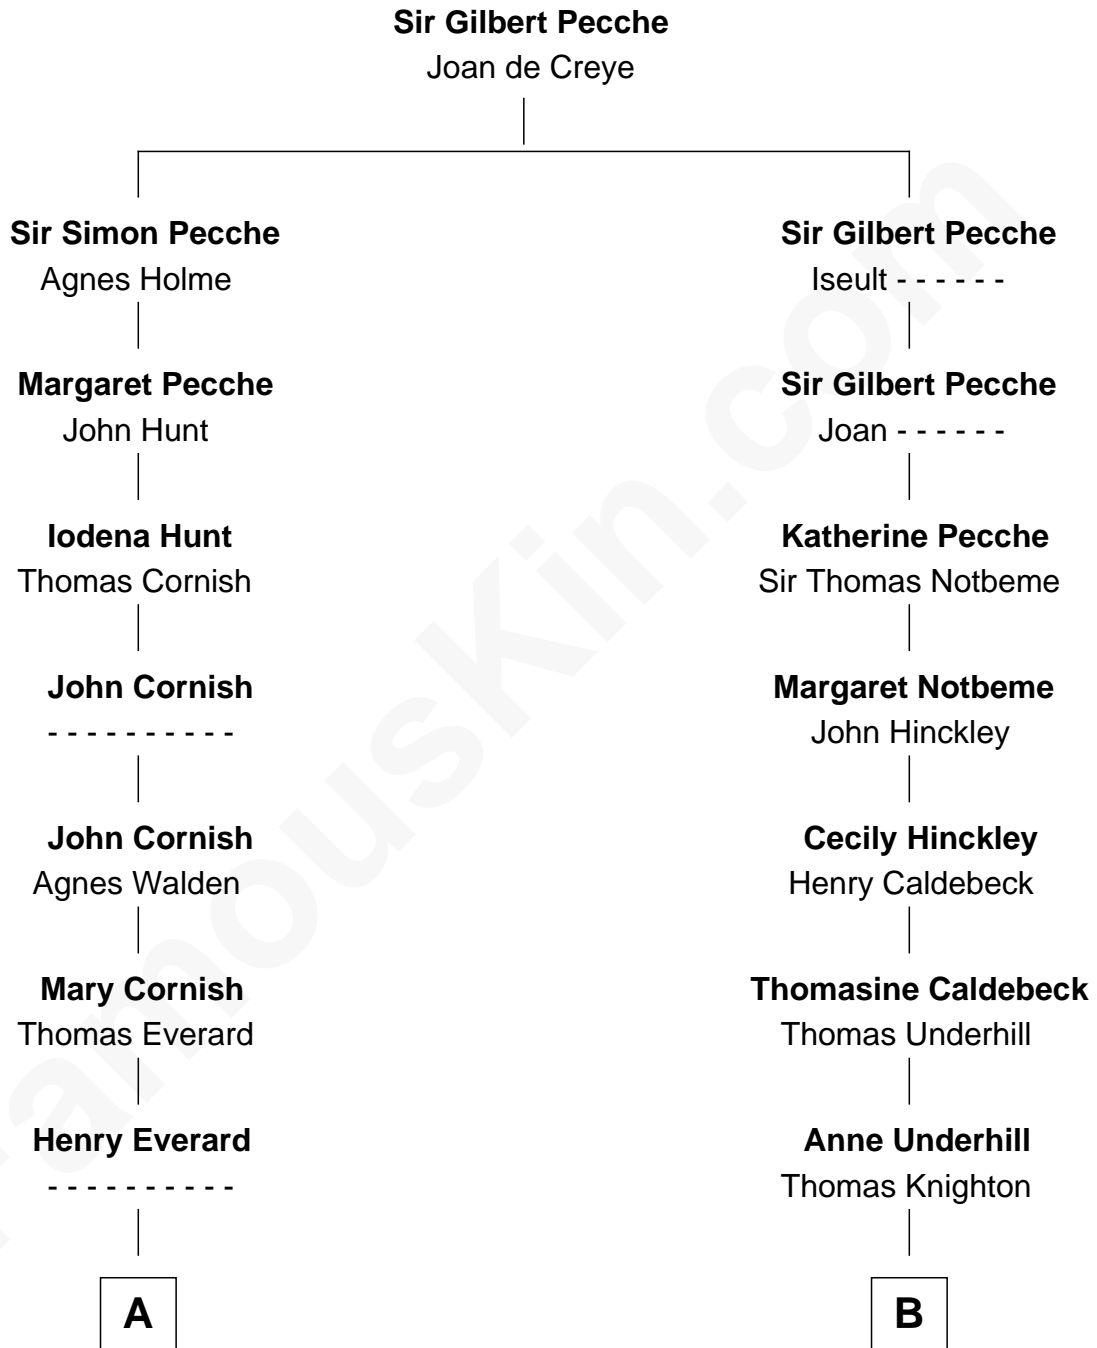

FamousKin.com

Relationship Chart of

Jane (Appleton) Pierce

First Lady of President Franklin Pierce

15th cousin 4 times removed of

Robert H. Goddard

Inventor of First Liquid-propelled Rocket

C

Nahum Parks Goddard

Mary Pease Upham

Nahum Danford Goddard

Fannie Louise Hoyt

Robert H. Goddard

Rocket Scientist

FamousKin.com