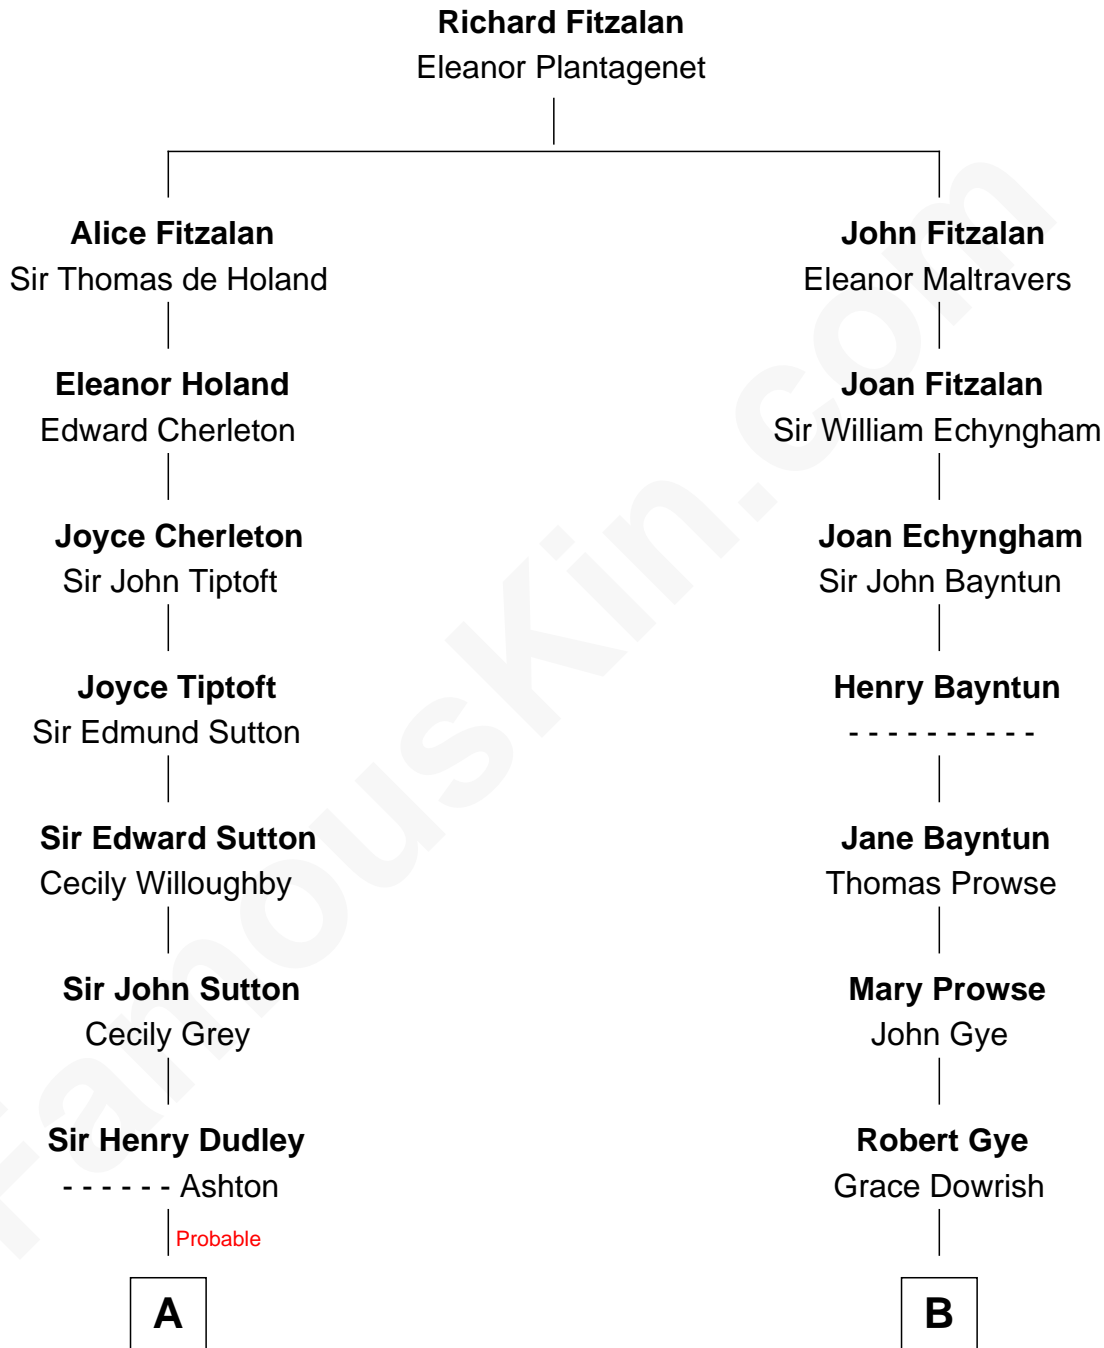

## Relationship Chart of

### Jane (Appleton) Pierce

First Lady of President Franklin Pierce

14th cousin 5 times removed of

**Jeb Bush**

43rd Governor of Florida

**C**

**Marvin Pierce**  
Pauline Robinson

**Barbara Pierce**  
George Herbert Walker Bush