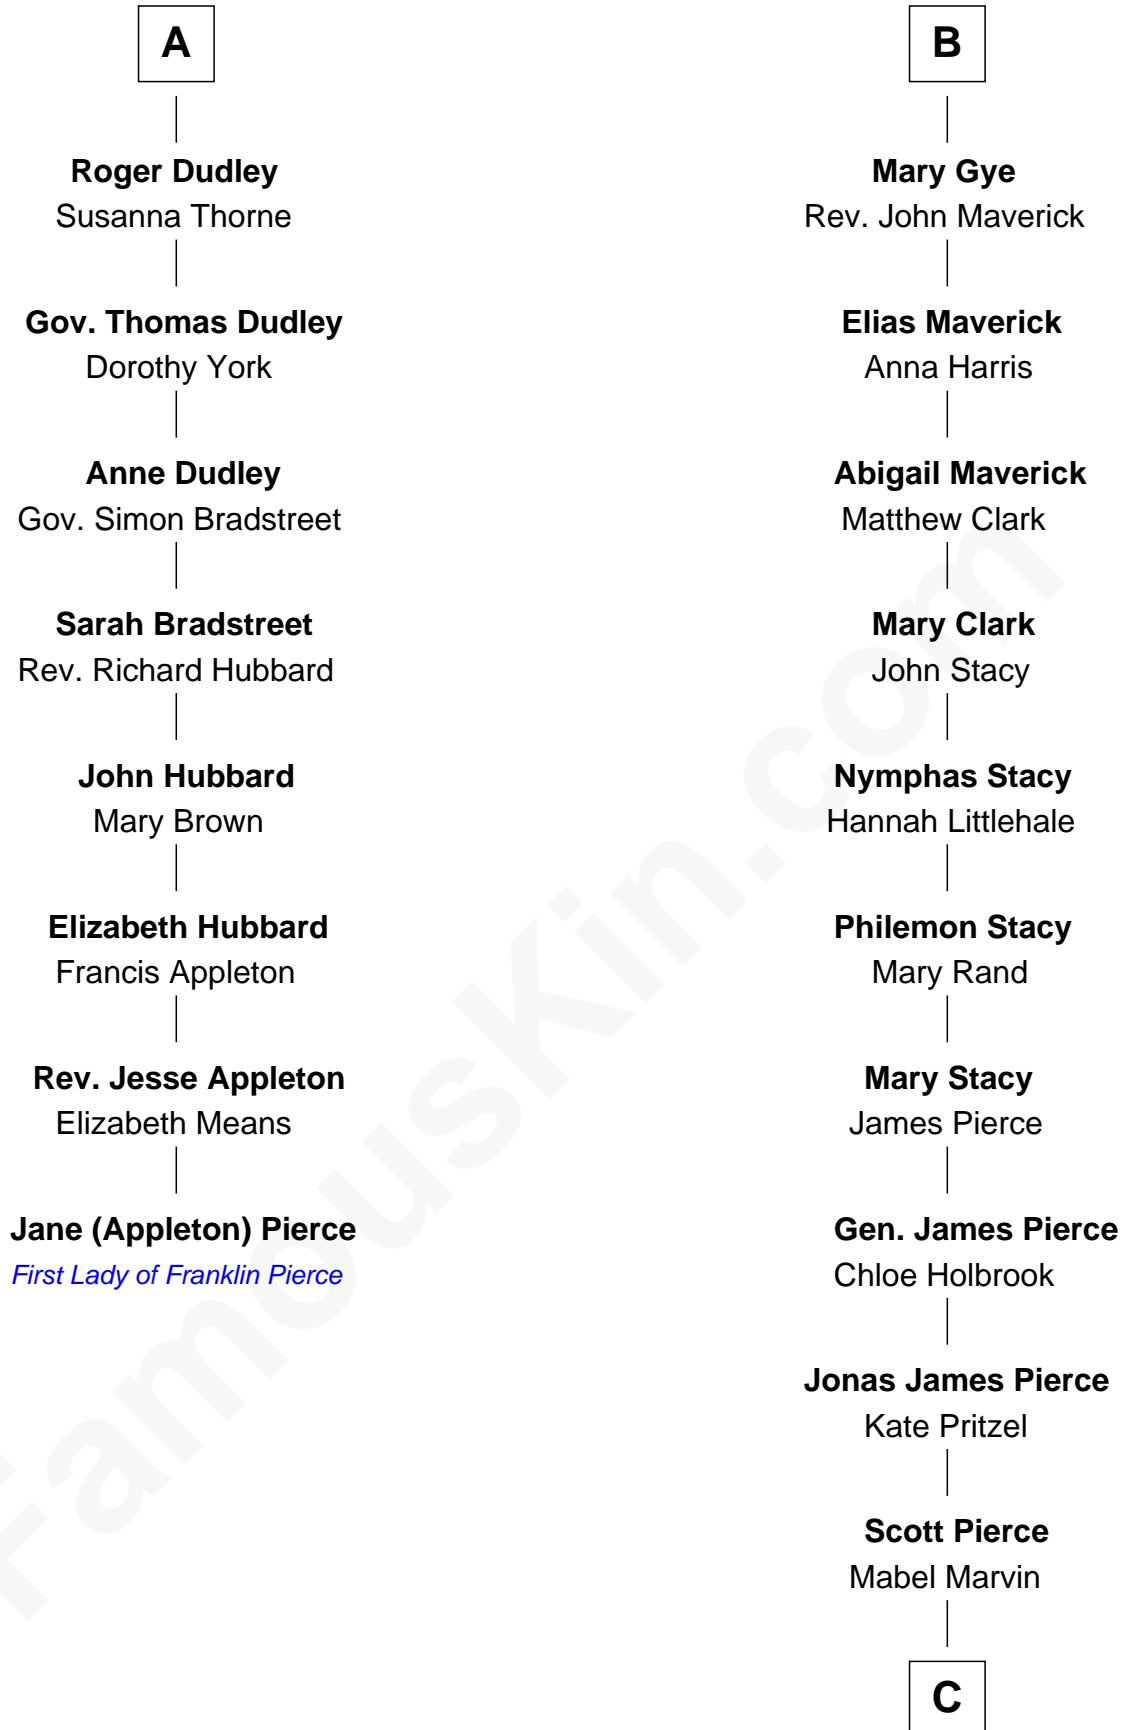

## Relationship Chart of

### Jane (Appleton) Pierce

First Lady of President Franklin Pierce

14th cousin 5 times removed of

**Jeb Bush**

43rd Governor of Florida

**C**

**Marvin Pierce**  
Pauline Robinson

**Barbara Pierce**  
George Herbert Walker Bush