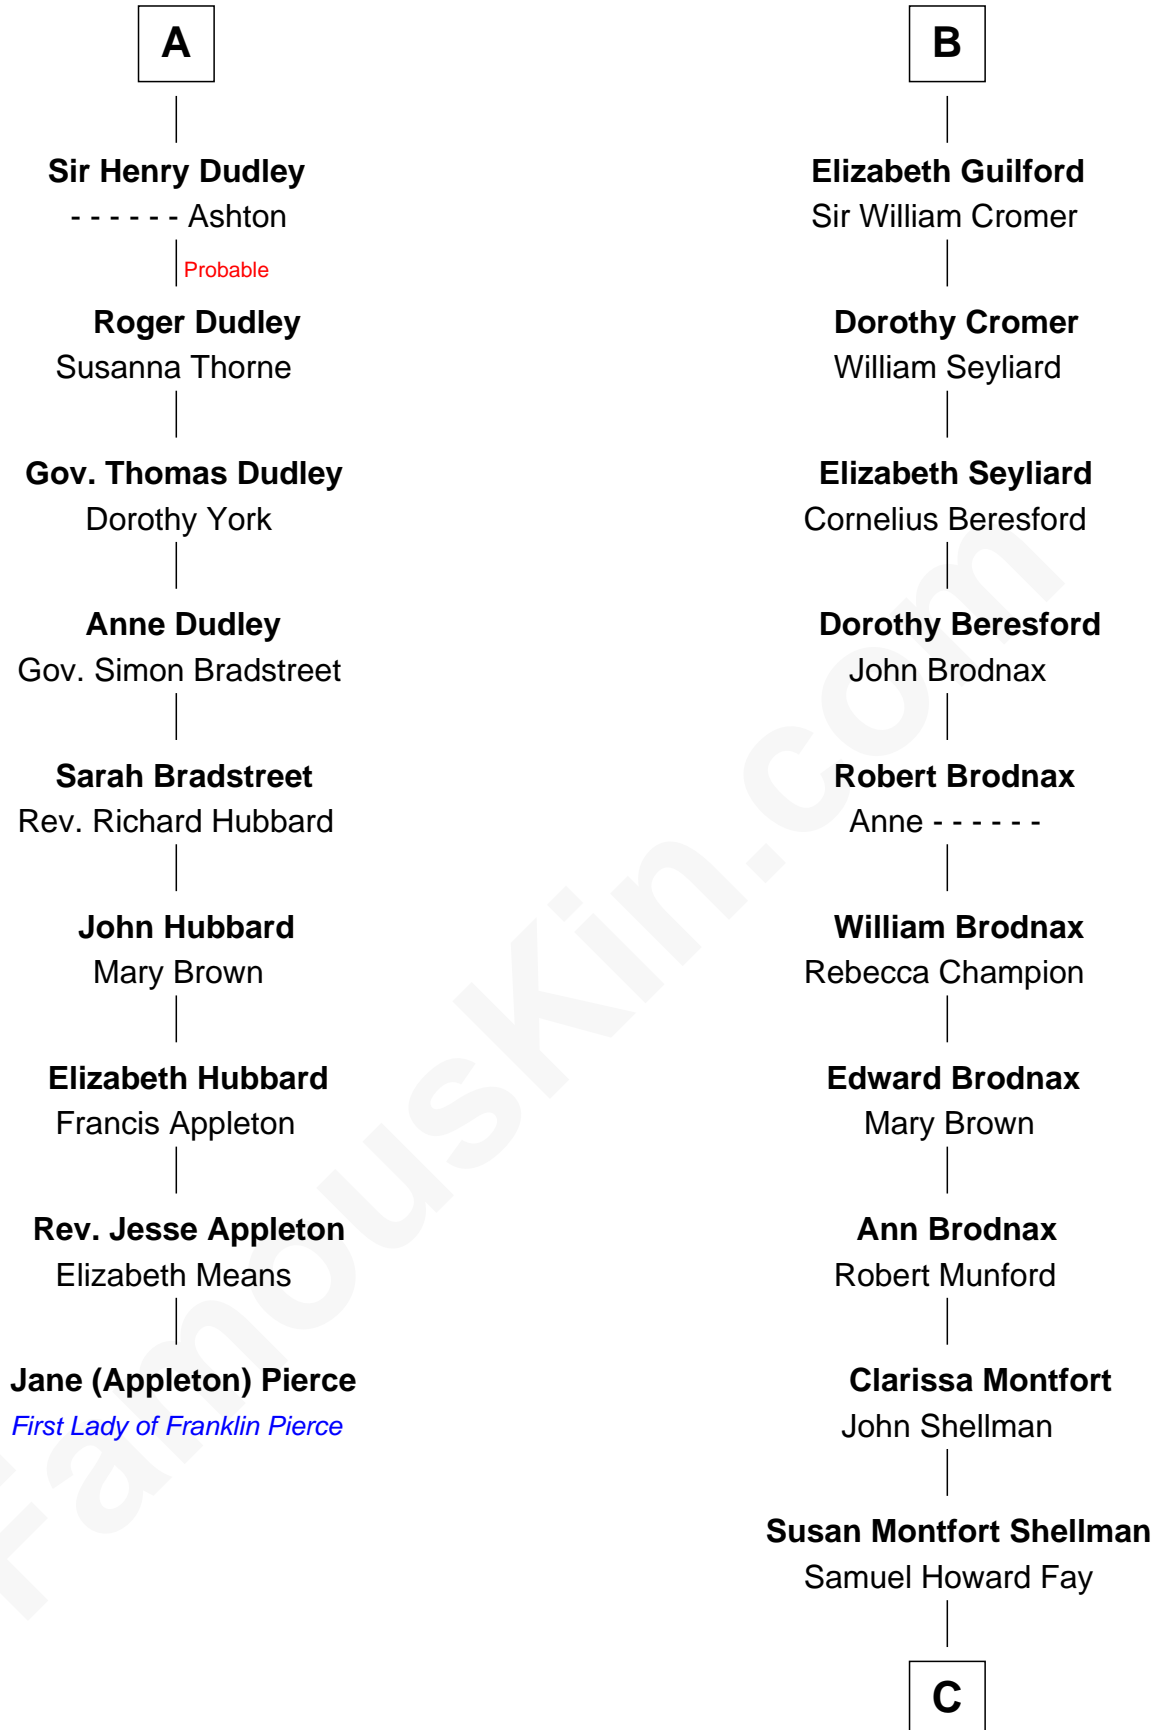

FamousKin.com

Relationship Chart of

Jane (Appleton) Pierce

First Lady of President Franklin Pierce

15th cousin 6 times removed of

Jeb Bush

43rd Governor of Florida

Sir Robert de Holland

Maude la Zouche

C

Harriet Eleanor Fay
Rev. James Smith Bush

Samuel Prescott Bush
Flora Sheldon

Prescott Sheldon Bush
Dorothy Wear Walker

George Herbert Walker Bush
Barbara Pierce

Jeb Bush
43rd Governor of Florida