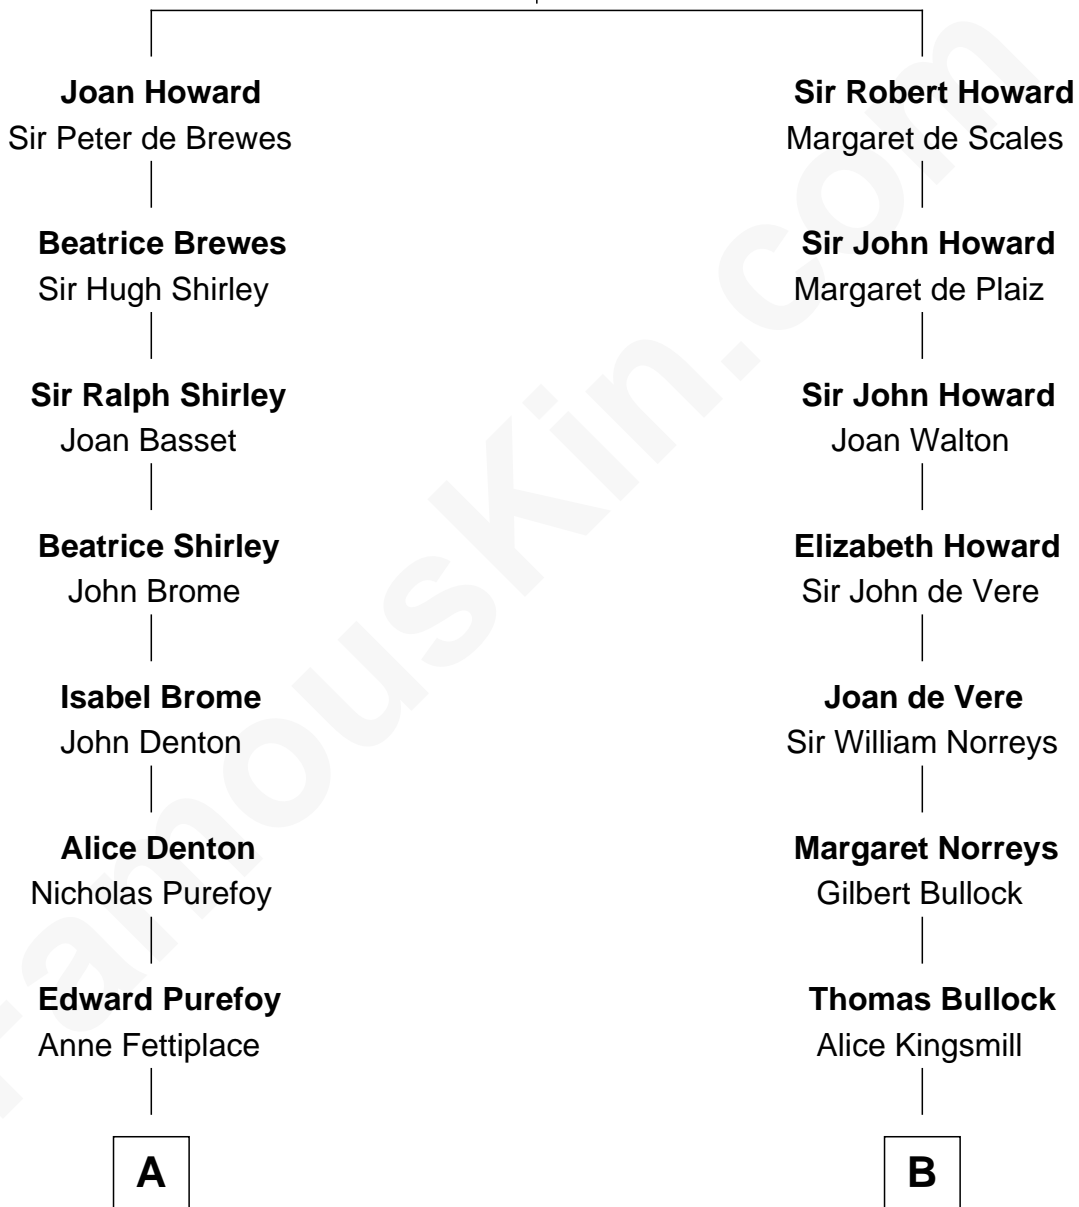

FamousKin.com

Relationship Chart of

Jane (Appleton) Pierce

First Lady of President Franklin Pierce

15th cousin 6 times removed of

Jeb Bush

43rd Governor of Florida

Sir John Howard

Alice de Bois

C

Harriet Eleanor Fay
Rev. James Smith Bush

Samuel Prescott Bush
Flora Sheldon

Prescott Sheldon Bush
Dorothy Wear Walker

George Herbert Walker Bush
Barbara Pierce

Jeb Bush
43rd Governor of Florida