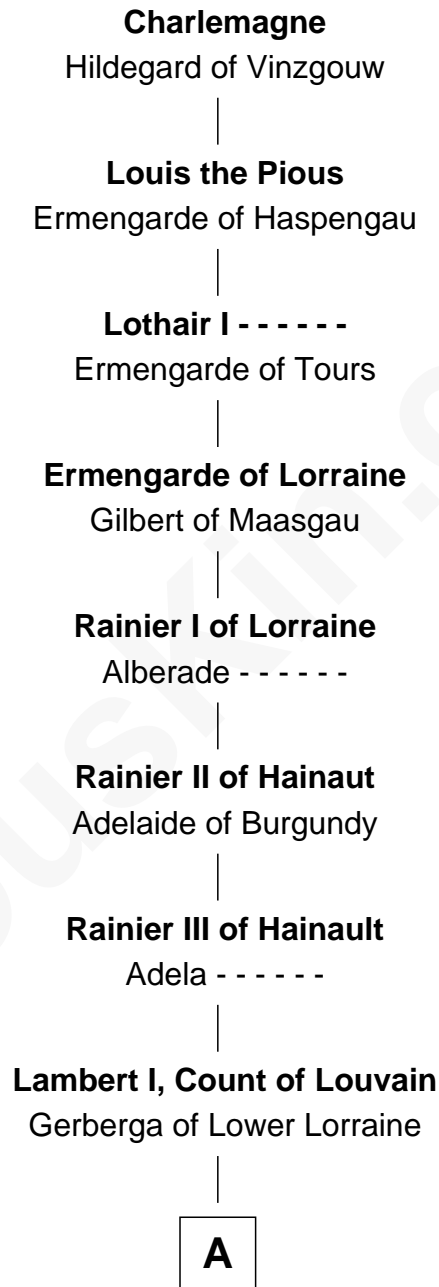

FamousKin.com

Relationship Chart of Jane (Appleton) Pierce

First Lady of President Franklin Pierce

30th Great-granddaughter of

Charlemagne

King of the Franks

A

Lambert II, Count of Louvain

Oda of Lorraine

Henry II, Count of Louvain

Adela of Orthen

Gottfried I, Count of Louvain

Ide de Chiny

Alice of Louvain

William d'Aubenev

William d'Aubenev