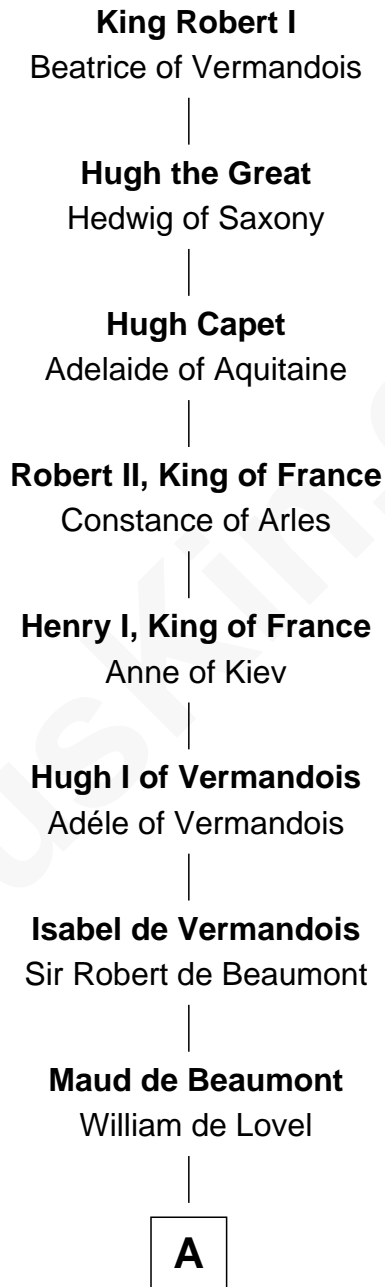

# FamousKin.com

## Relationship Chart of Jane (Appleton) Pierce

*First Lady of President Franklin Pierce*

26th Great-granddaughter of

**King Robert I**  
*King of France*

**B**

**Sir James Perceval**

Joan Kenne

**Edmund Percival**

Elizabeth Yorke

**Christian Percival**

Richard Lowle

**Percival Lowell**

Rebecca - - - - -

**Joanna Lowell**

John Oliver

**Mary Oliver**