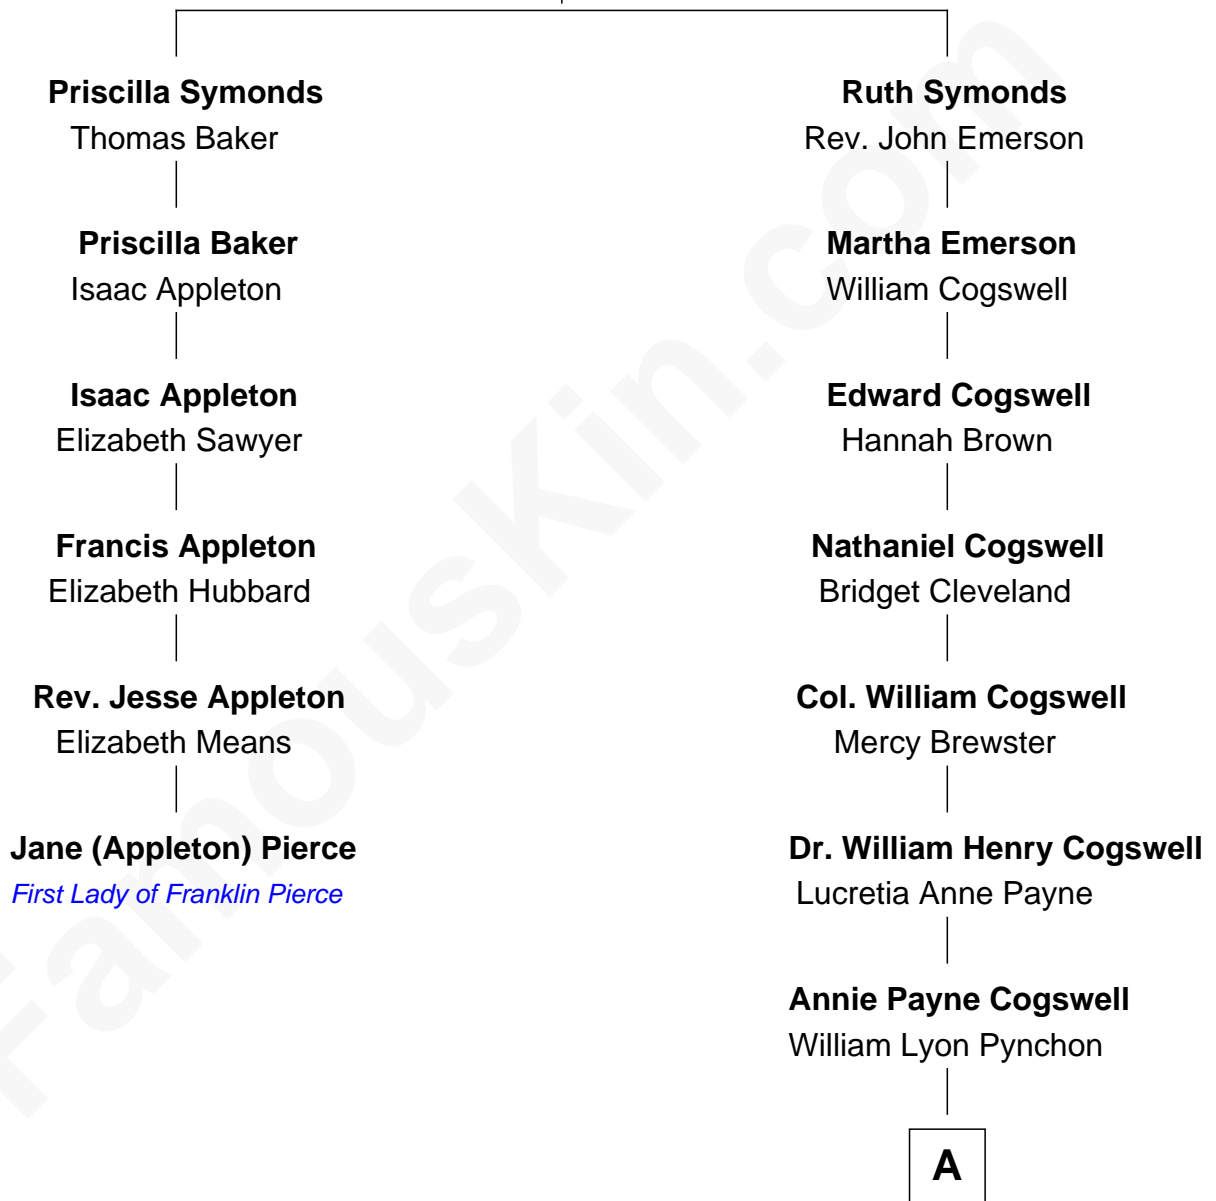

## Relationship Chart of

### Jane (Appleton) Pierce

*First Lady of President Franklin Pierce*

5th cousin 4 times removed of

**Thomas Pynchon**

*American Novelist*

**Samuel Symonds**

Martha Reade

A