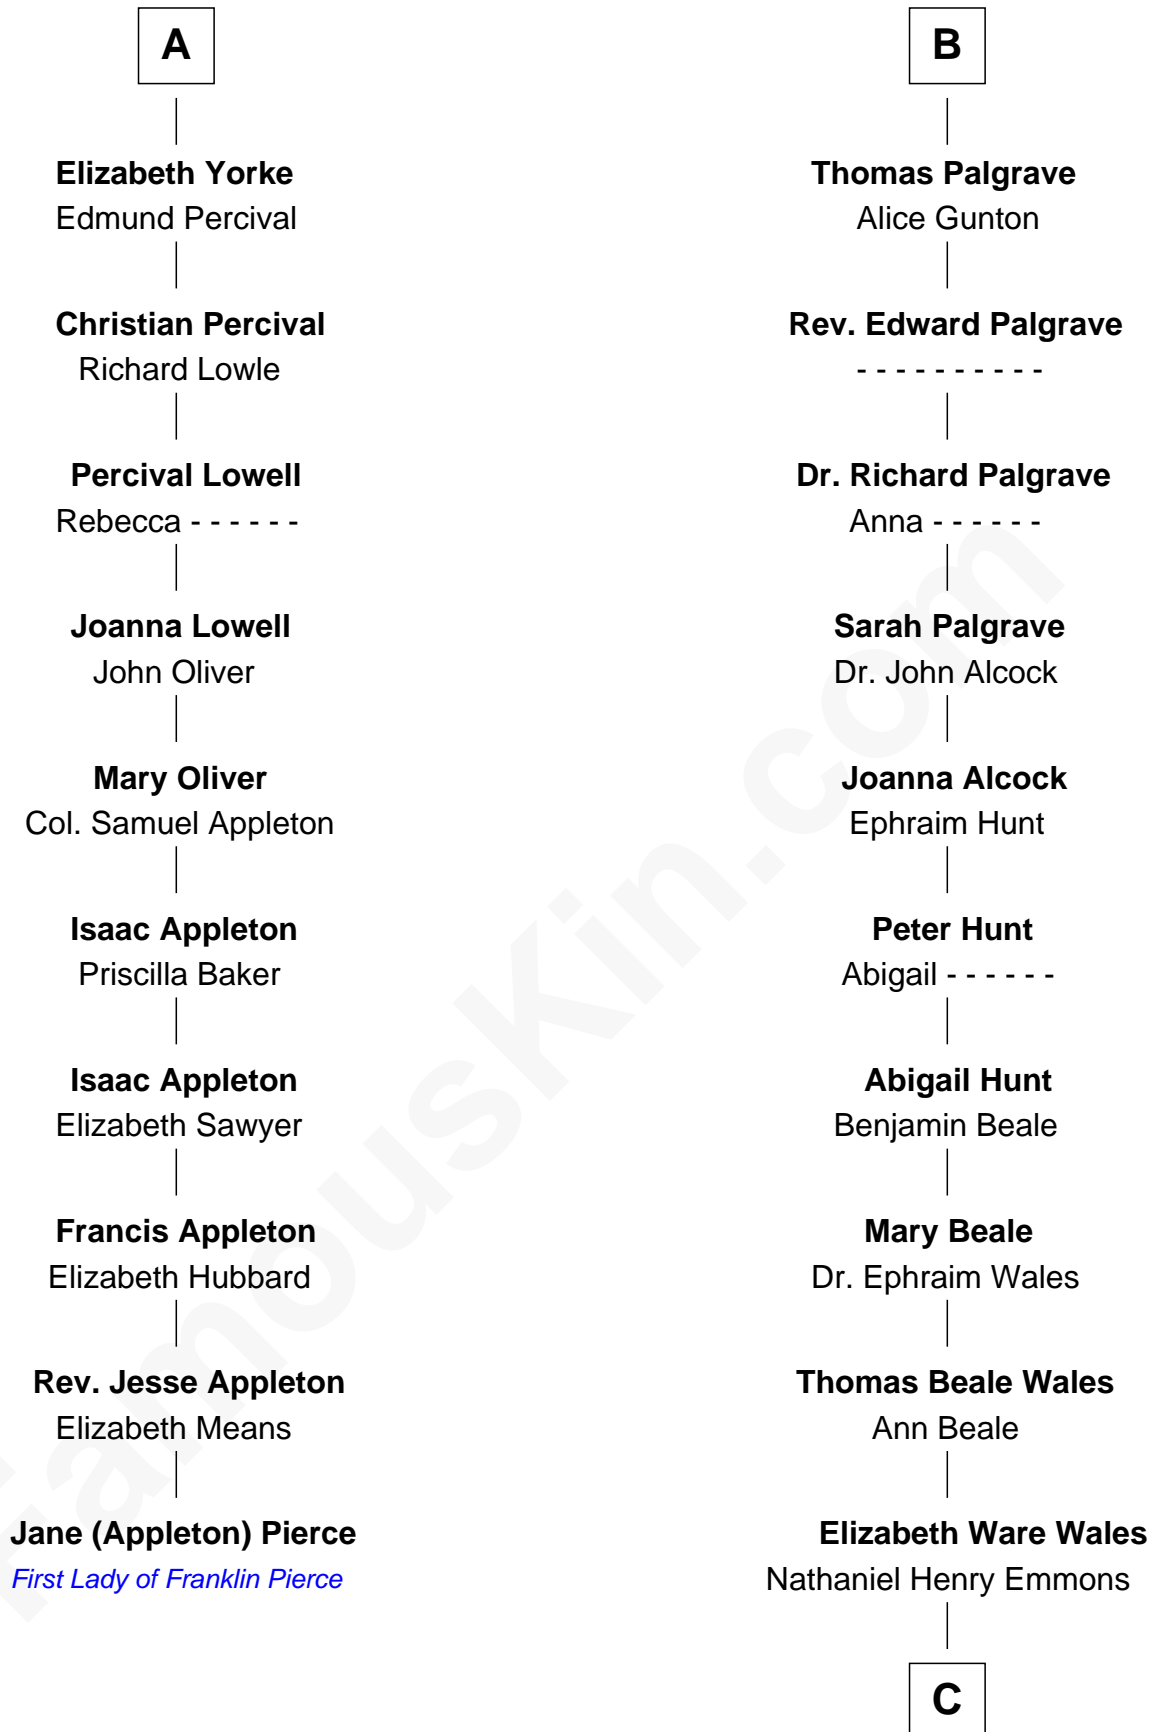

## Relationship Chart of

### Jane (Appleton) Pierce

*First Lady of President Franklin Pierce*

16th cousin 5 times removed of

**Paget Brewster**  
TV Actress

**Humphrey de Bohun**  
Elizabeth Plantagenet

**C**

**Ann Wales Emmons**

Benjamin Brewster

**Dr. George Washington Wales Brewster**

Ellen Mackenzie Hodge

**George Washington Wales Brewster**

Joan Ryerson

**Galen Brewster**

Hathaway Tew

**Paget Brewster**

*TV Actress*