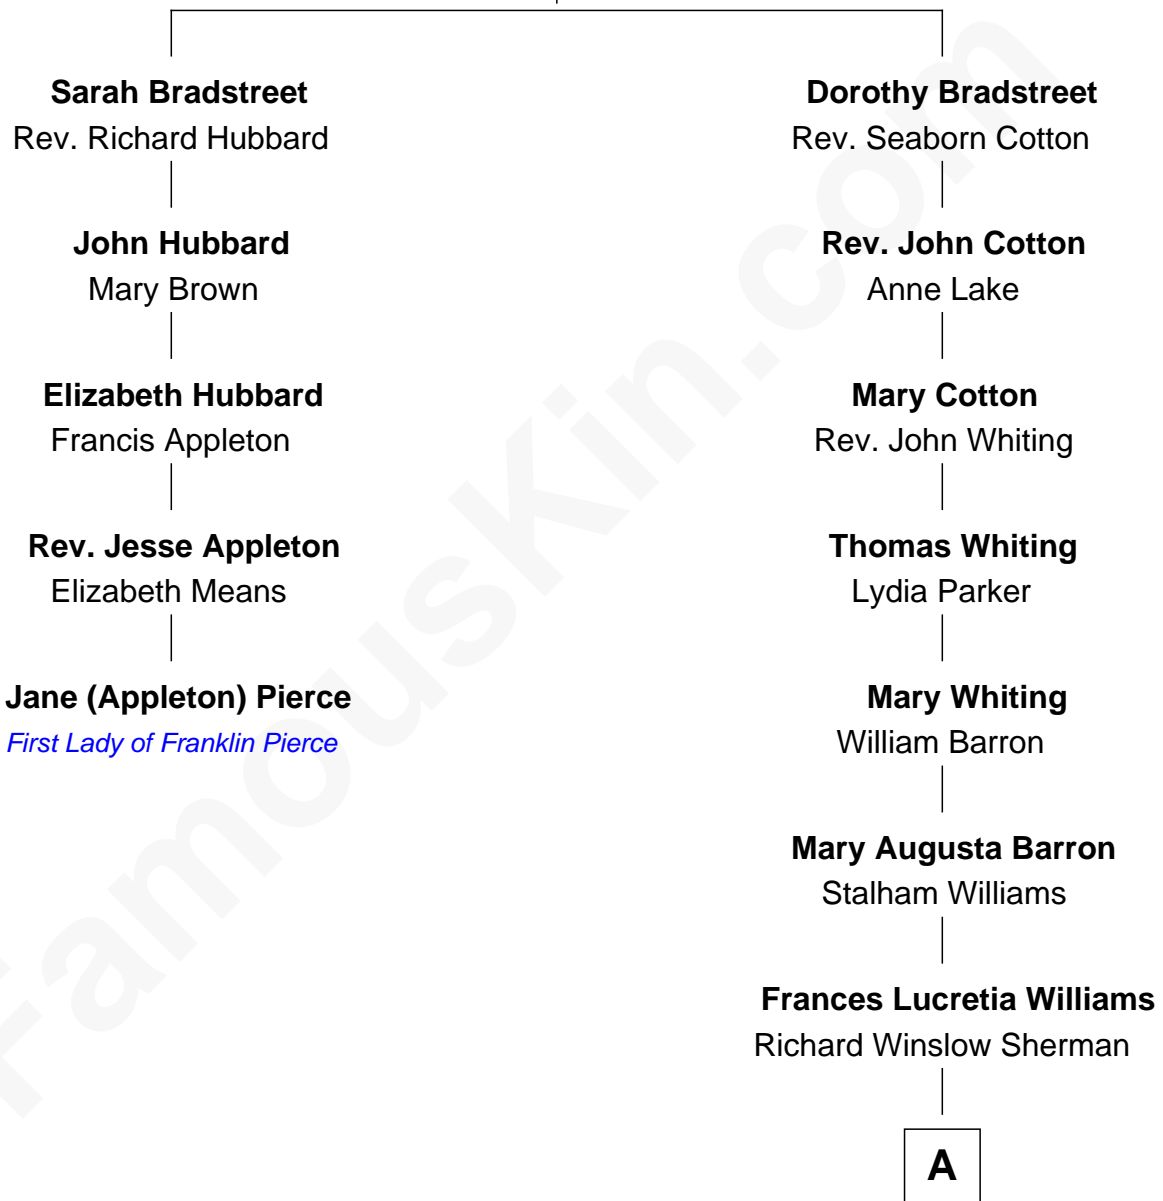

## Relationship Chart of

### Jane (Appleton) Pierce

*First Lady of President Franklin Pierce*

4th cousin 4 times removed of

**James Sherman**

*27th U.S. Vice-President*

**Gov. Simon Bradstreet**

Anne Dudley

A

|  
**Mary Frances Sherman**  
Richard Updike Sherman

|  
**James Sherman**  
*27th U.S. Vice-President*

FamousKin.com