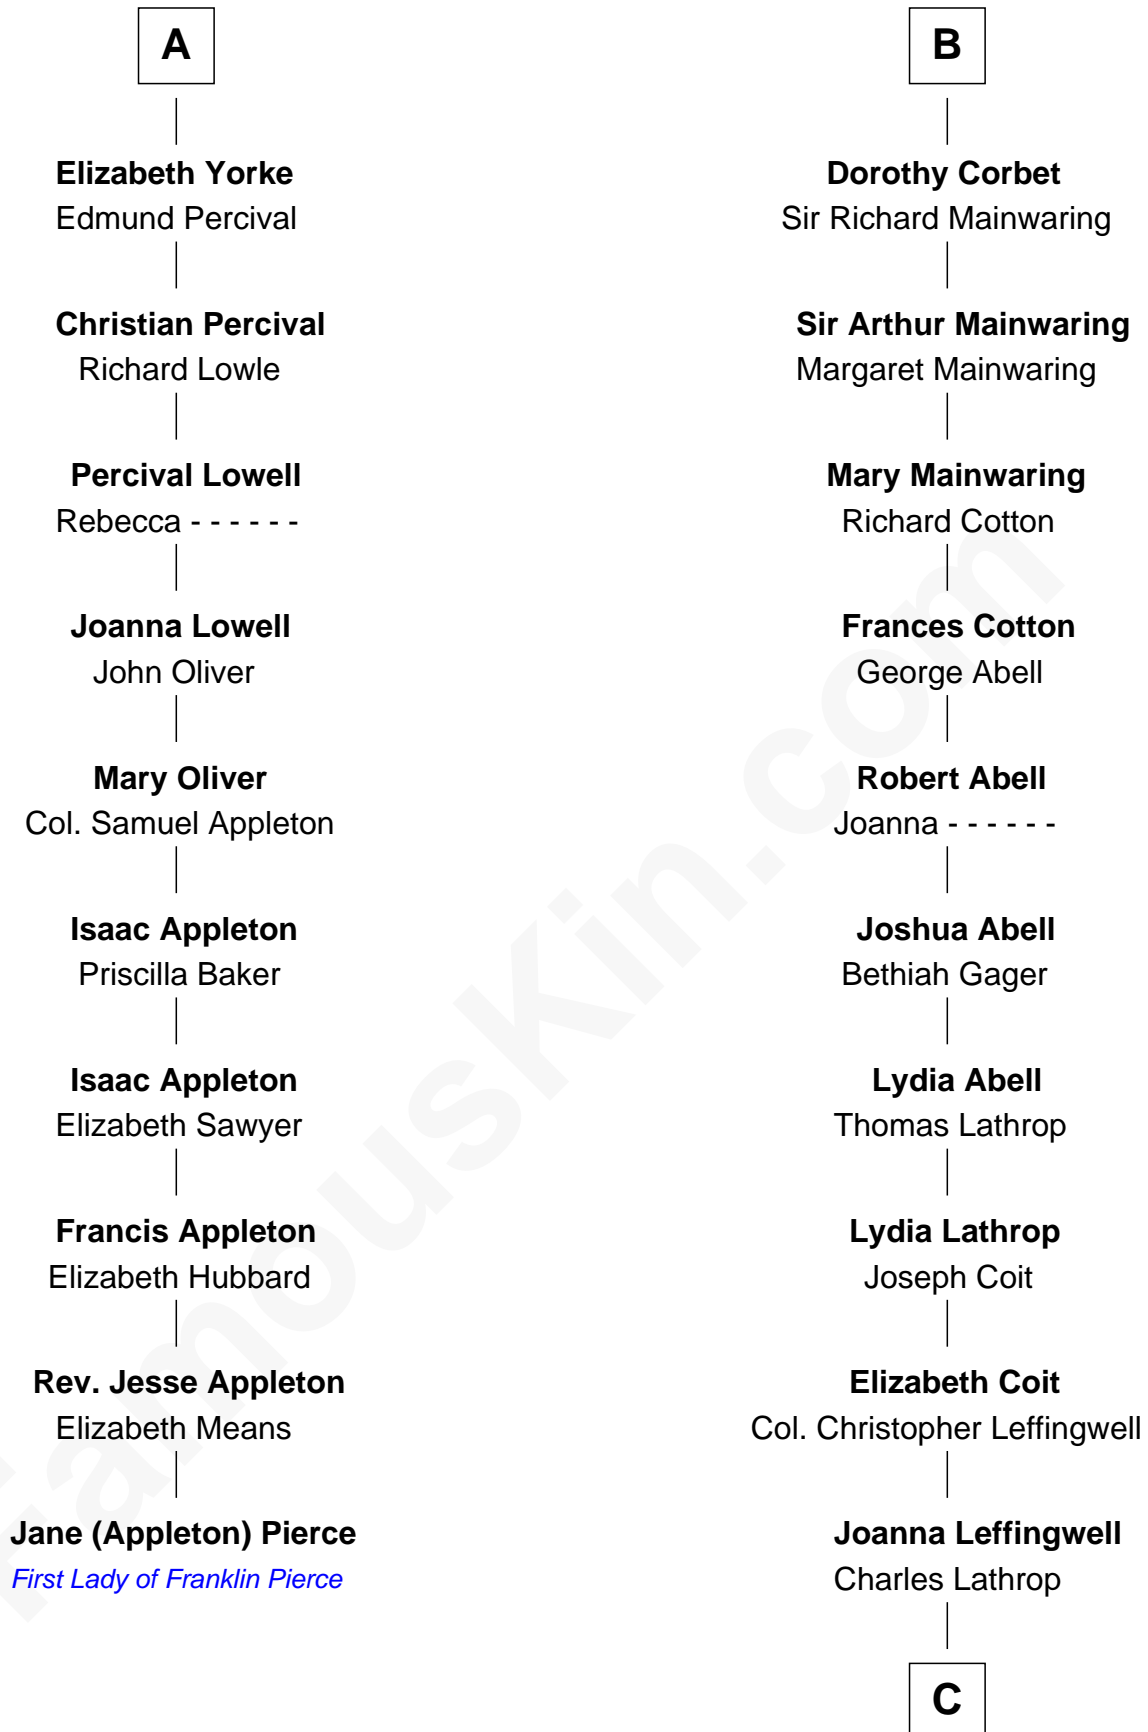

FamousKin.com

Relationship Chart of

Jane (Appleton) Pierce

First Lady of President Franklin Pierce

16th cousin 4 times removed of

Allen Dulles

5th Director of the C.I.A.

Humphrey de Bohun
Elizabeth Plantagenet

C

—
Harriet Wadsworth Lathrop

Rev. Miron Winslow

—
Harriet Lathrop Winslow

Rev. John Welsh Dulles

—
Allen Macy Dulles

Edith Foster

—
Allen Dulles