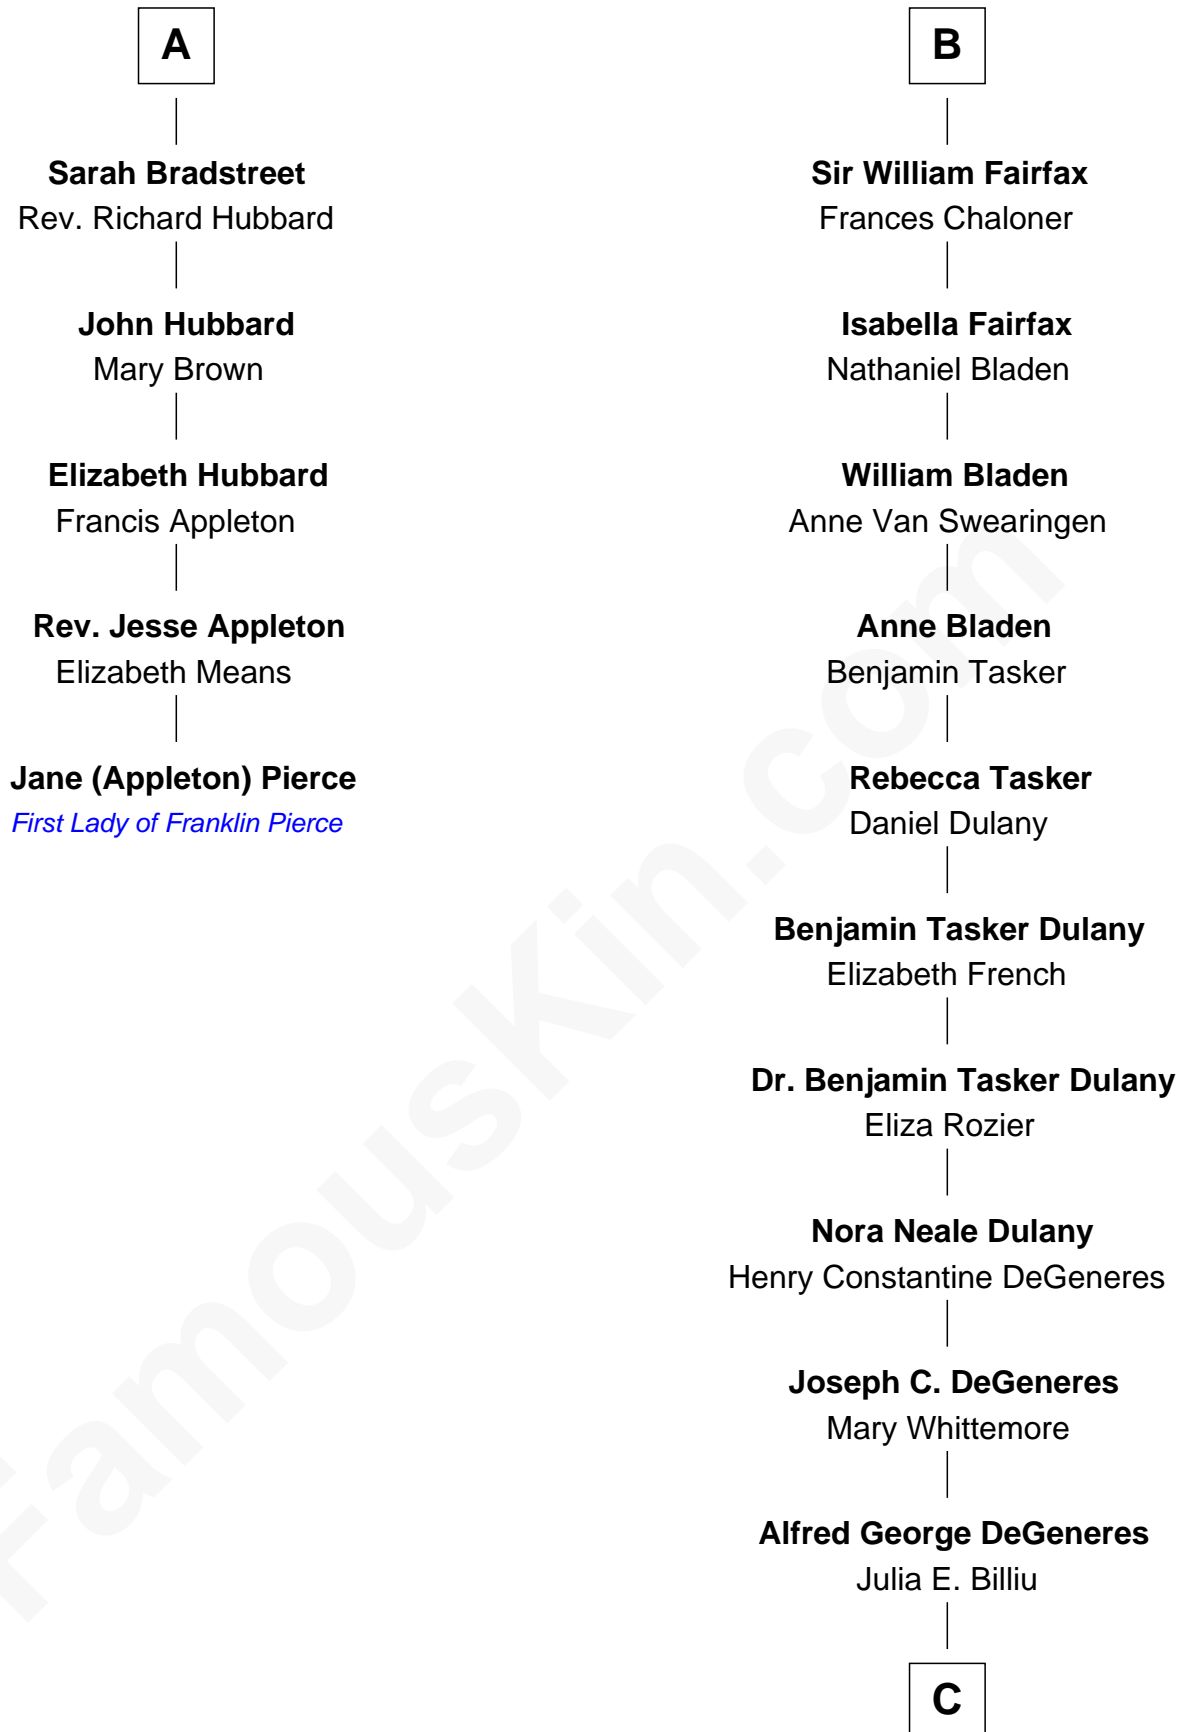

## Relationship Chart of

### Jane (Appleton) Pierce

*First Lady of President Franklin Pierce*

11th cousin 8 times removed of

**Ellen DeGeneres**

*Comedienne and TV Personality*

**C**

—  
**Elliot Everett DeGeneres**

Ruth Elodie Martin