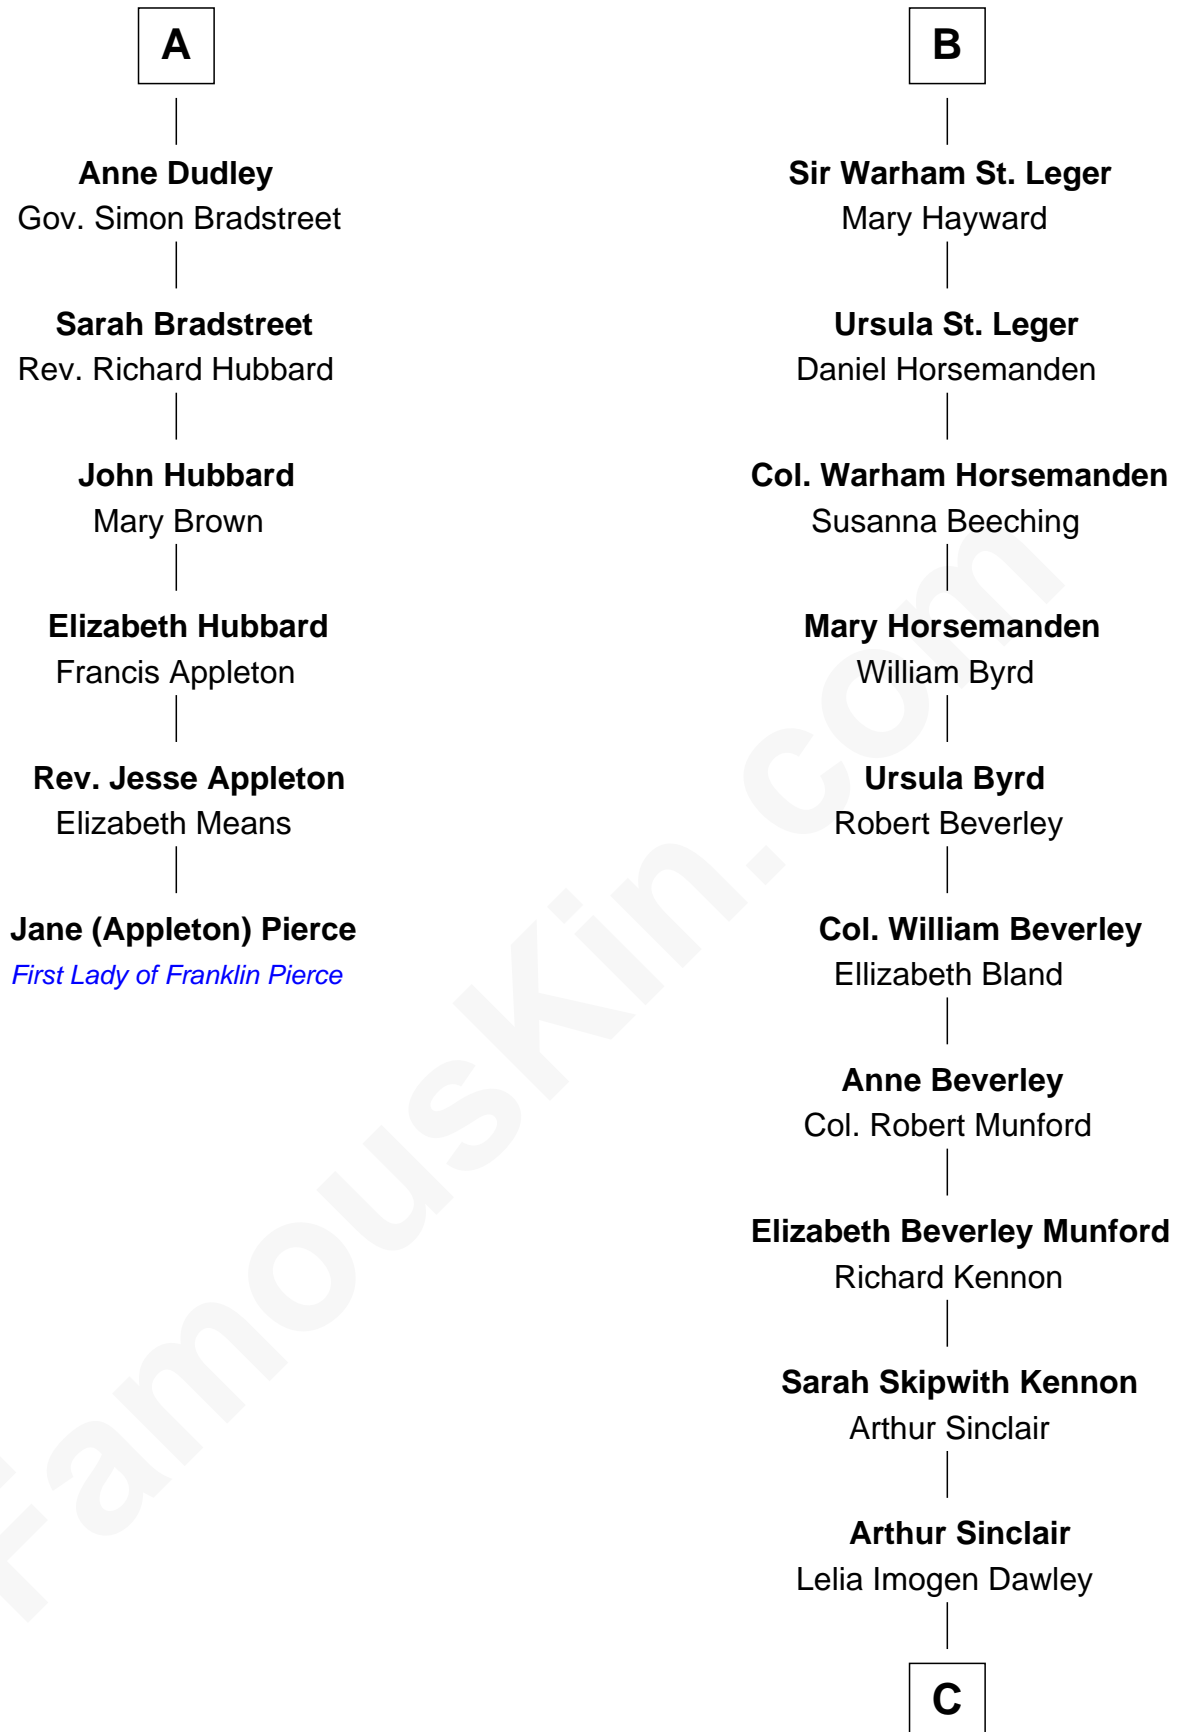

FamousKin.com

Relationship Chart of

Jane (Appleton) Pierce

First Lady of President Franklin Pierce

12th cousin 6 times removed of

Upton Sinclair

Pulitzer Prize Winning Novelist

C