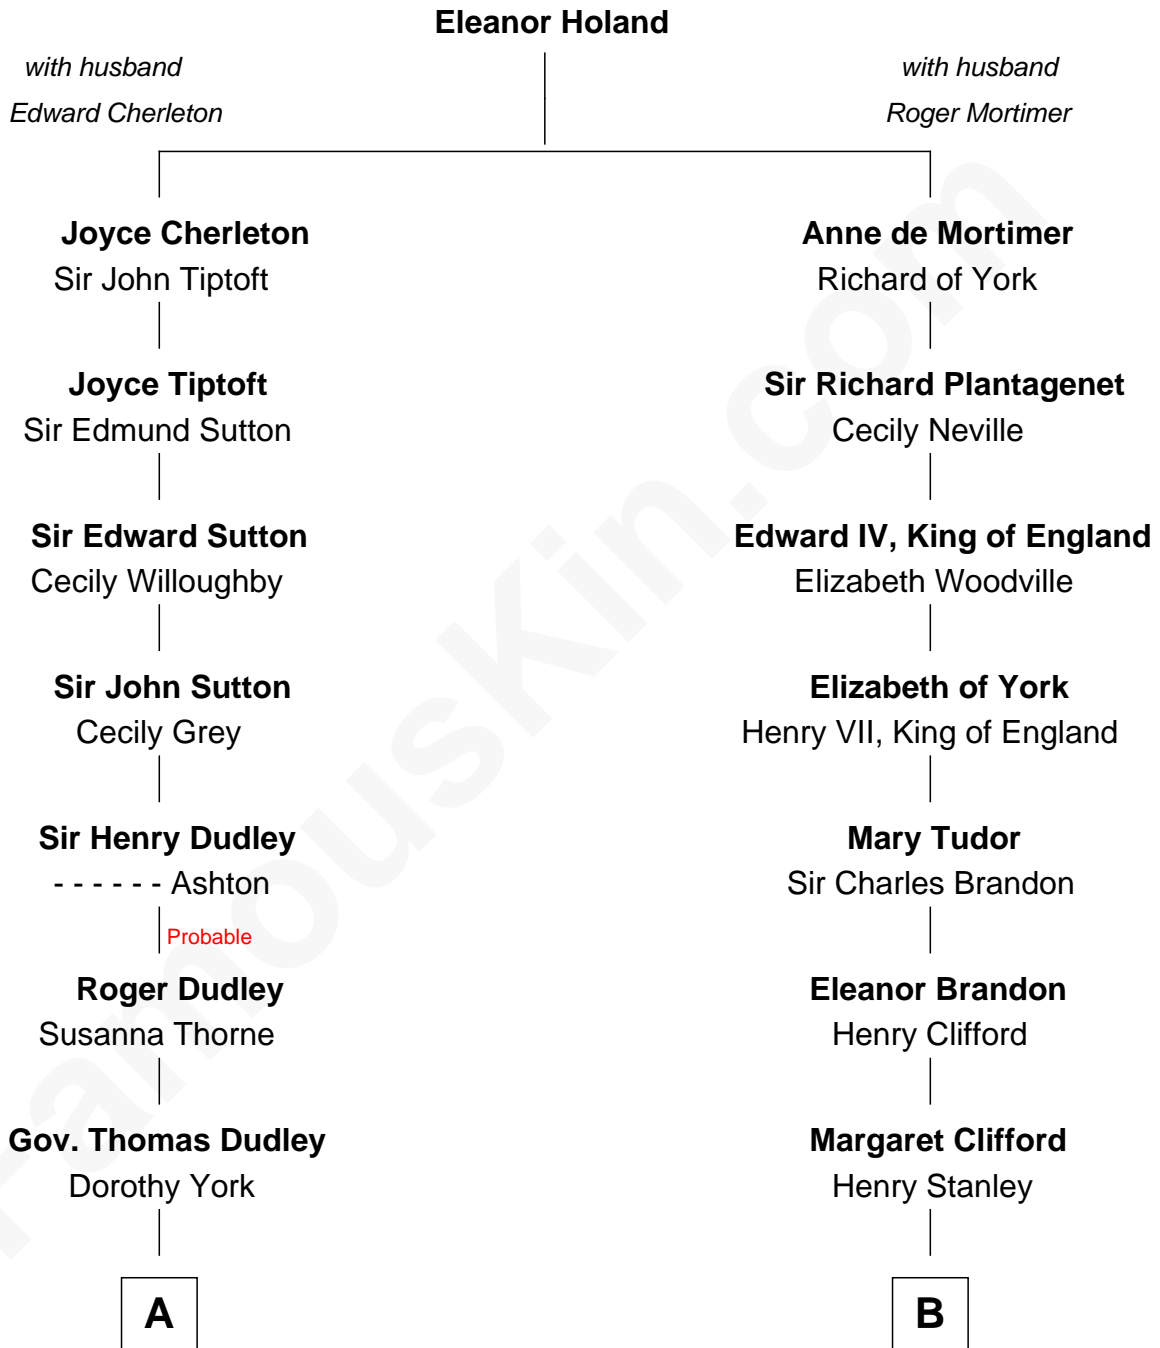

FamousKin.com

Relationship Chart of Jane (Appleton) Pierce

First Lady of President Franklin Pierce

12th cousin 7 times removed of

Guy Ritchie

British Filmmaker

C

Doris Margaretta McLaughlin

Stuart John Ritchie

John Vivian Ritchie

Amber Mary Parkinson

Guy Ritchie

British Filmmaker

FamousKin.com