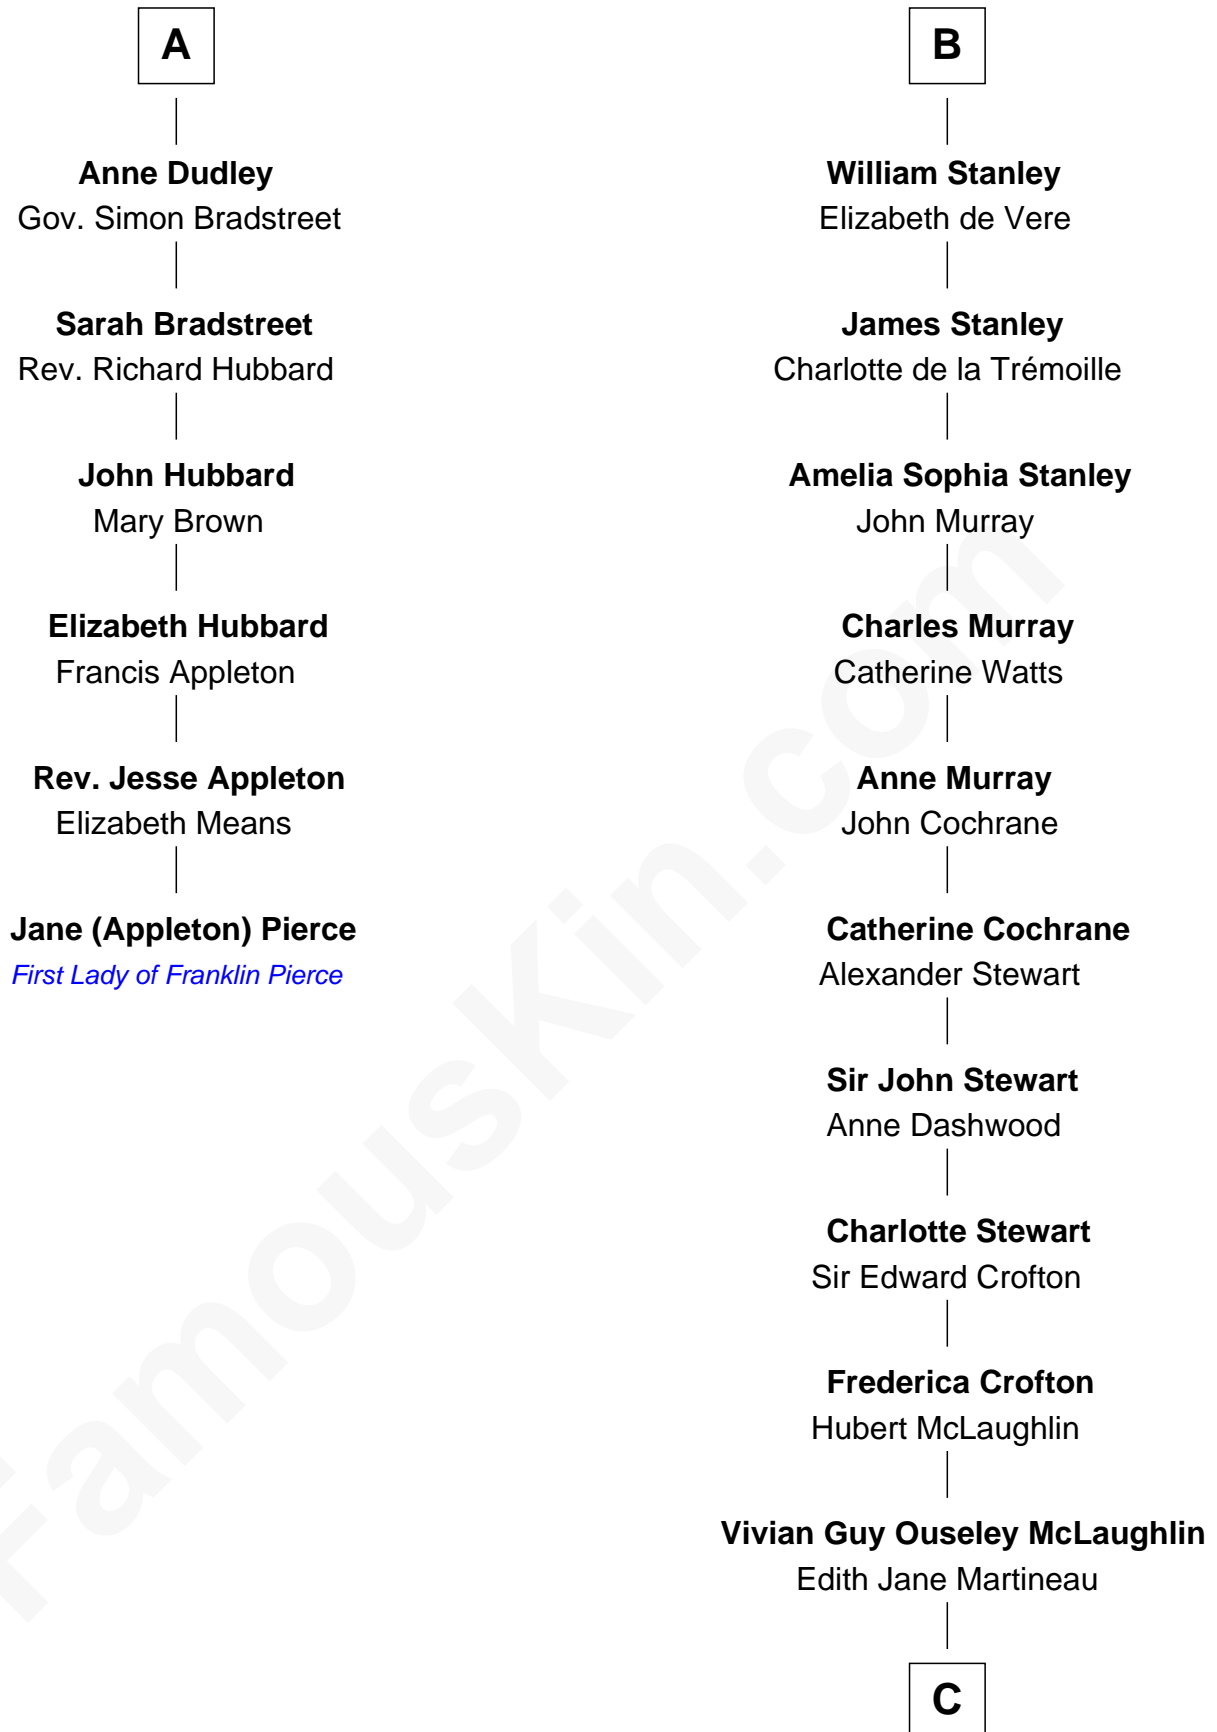

FamousKin.com

Relationship Chart of Jane (Appleton) Pierce

First Lady of President Franklin Pierce

12th cousin 7 times removed of

Guy Ritchie

British Filmmaker

C

Doris Margaretta McLaughlin

Stuart John Ritchie

John Vivian Ritchie

Amber Mary Parkinson

Guy Ritchie

British Filmmaker

FamousKin.com