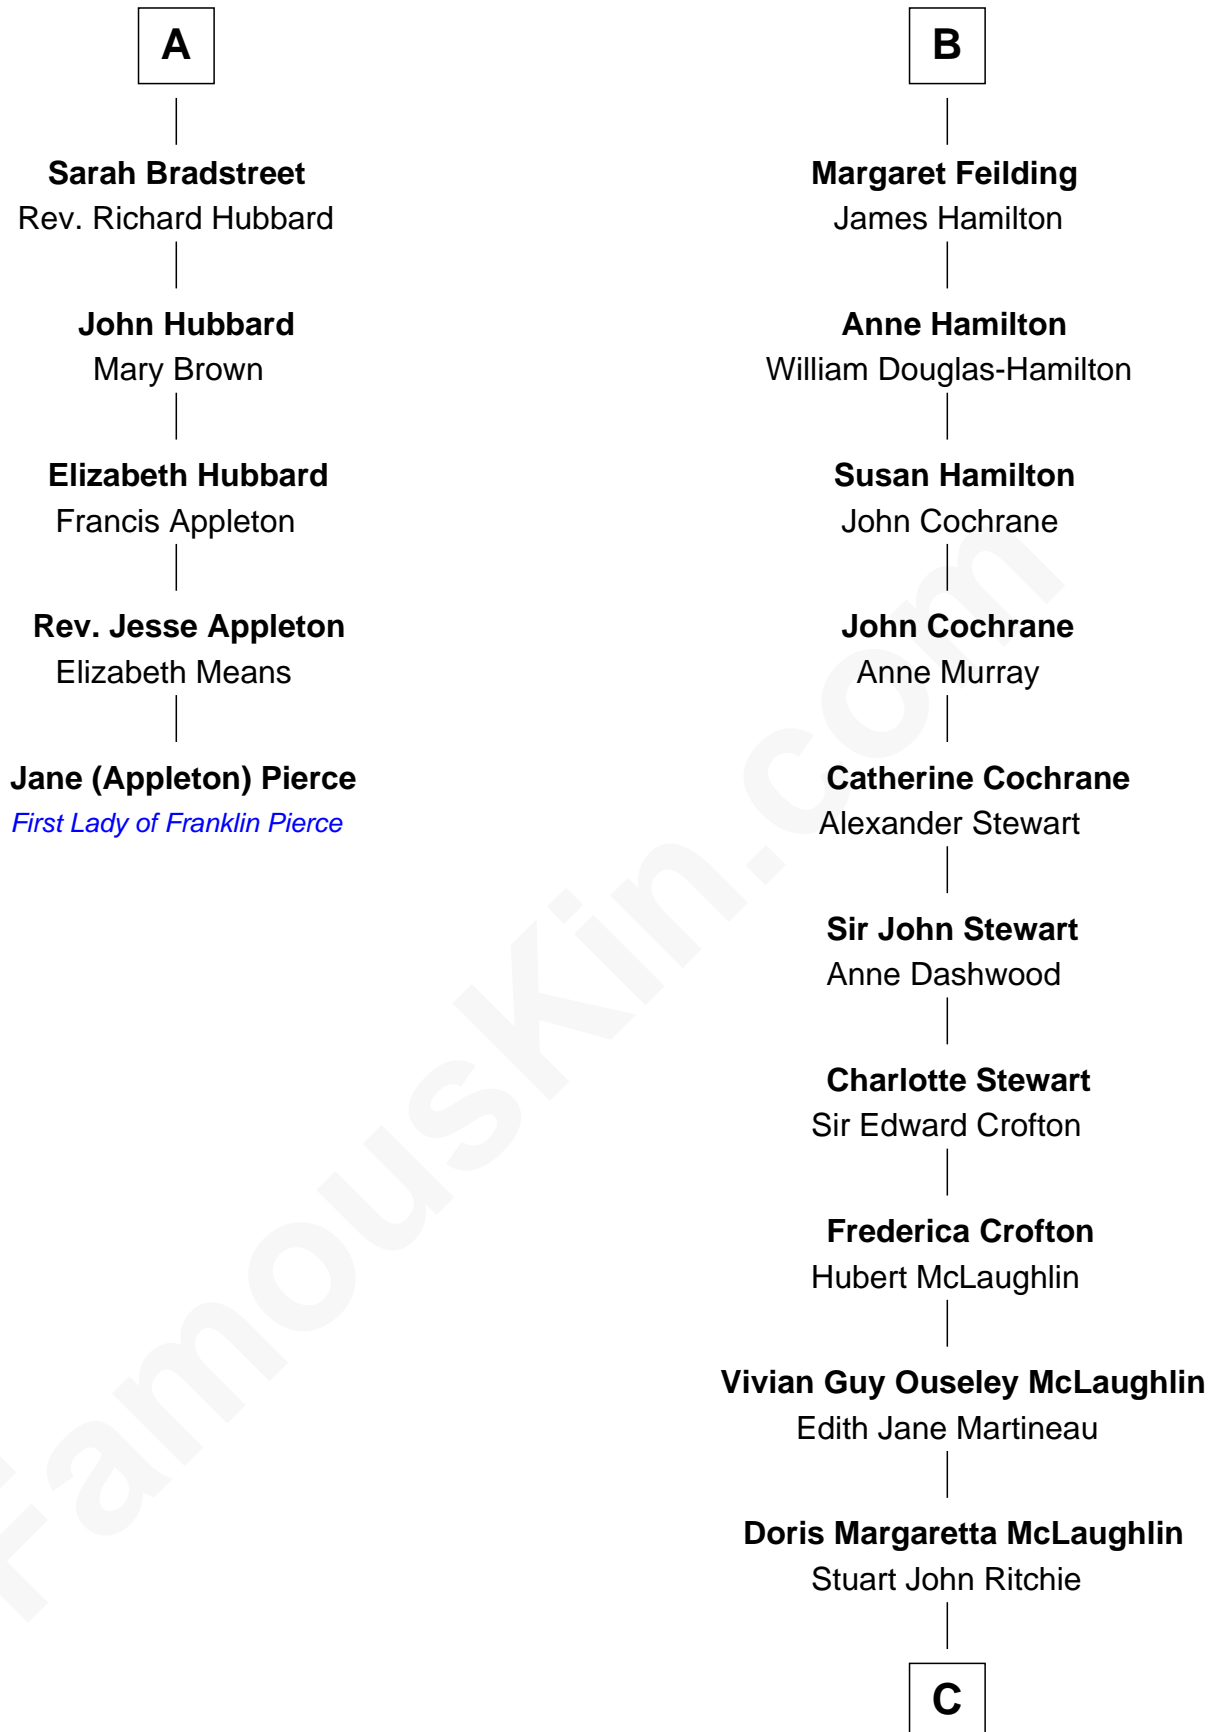

FamousKin.com

Relationship Chart of

Jane (Appleton) Pierce

First Lady of President Franklin Pierce

11th cousin 7 times removed of

Guy Ritchie

British Filmmaker

C

John Vivian Ritchie
Amber Mary Parkinson

Guy Ritchie
British Filmmaker

FamousKin.com