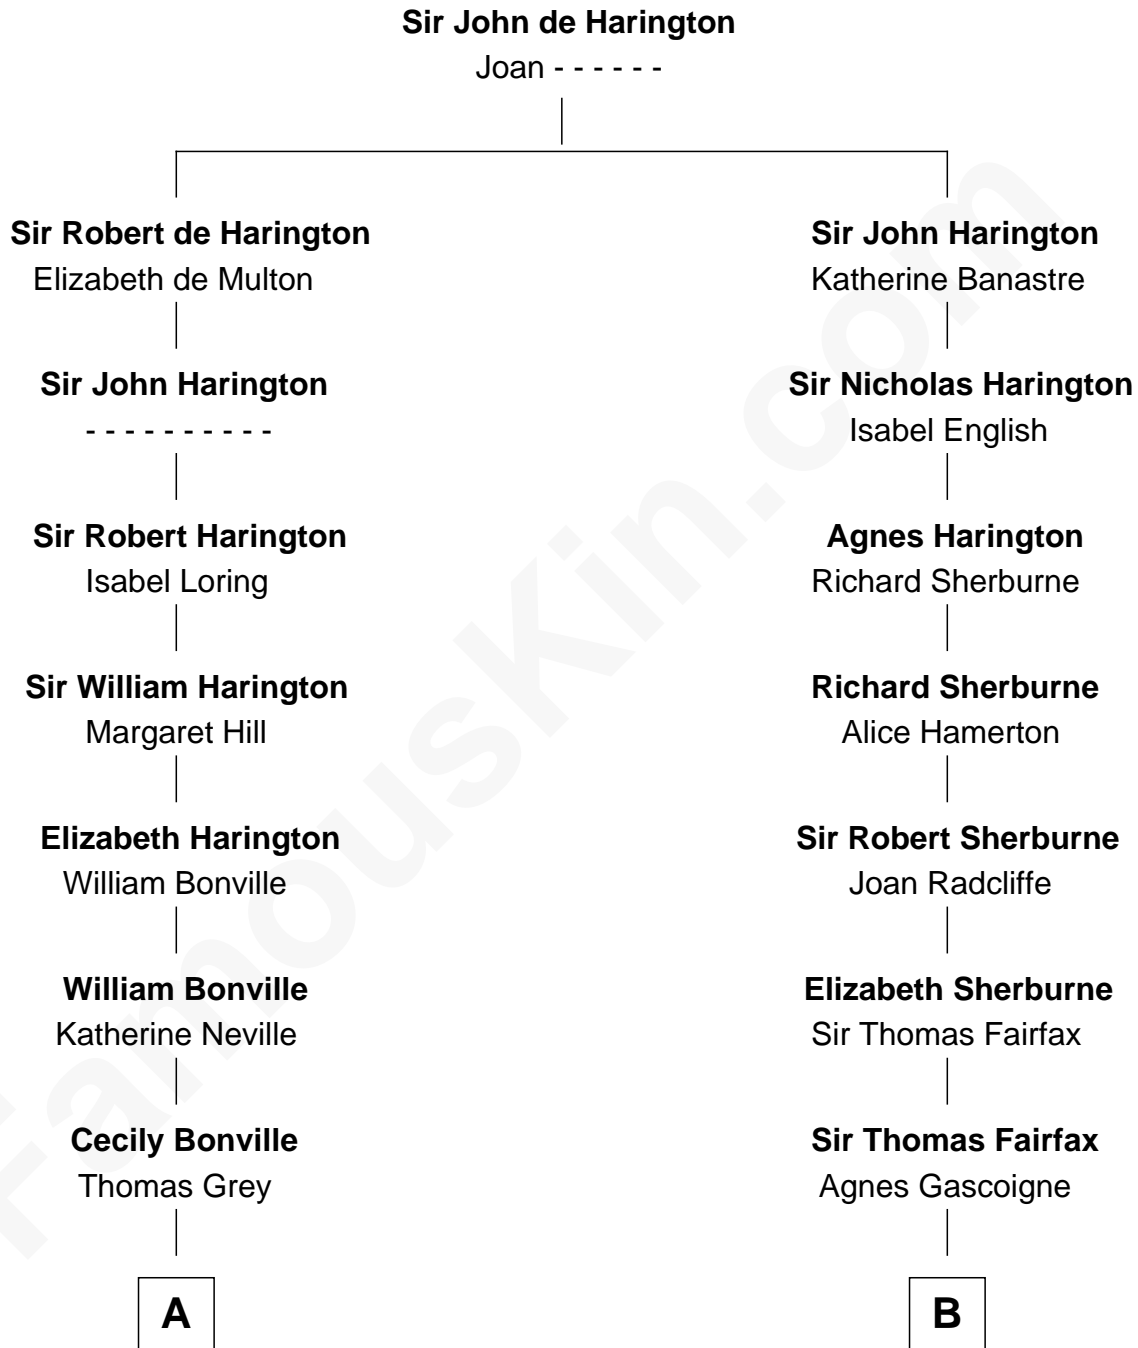

## Relationship Chart of

### Jane (Appleton) Pierce

First Lady of President Franklin Pierce

16th cousin 4 times removed of

**Guy Ritchie**

British Filmmaker

**C**

**Edith Jane Martineau**

Vivian Guy Ouseley McLaughlin

**Doris Margaretta McLaughlin**

Stuart John Ritchie

**John Vivian Ritchie**

Amber Mary Parkinson

**Guy Ritchie**

*British Filmmaker*