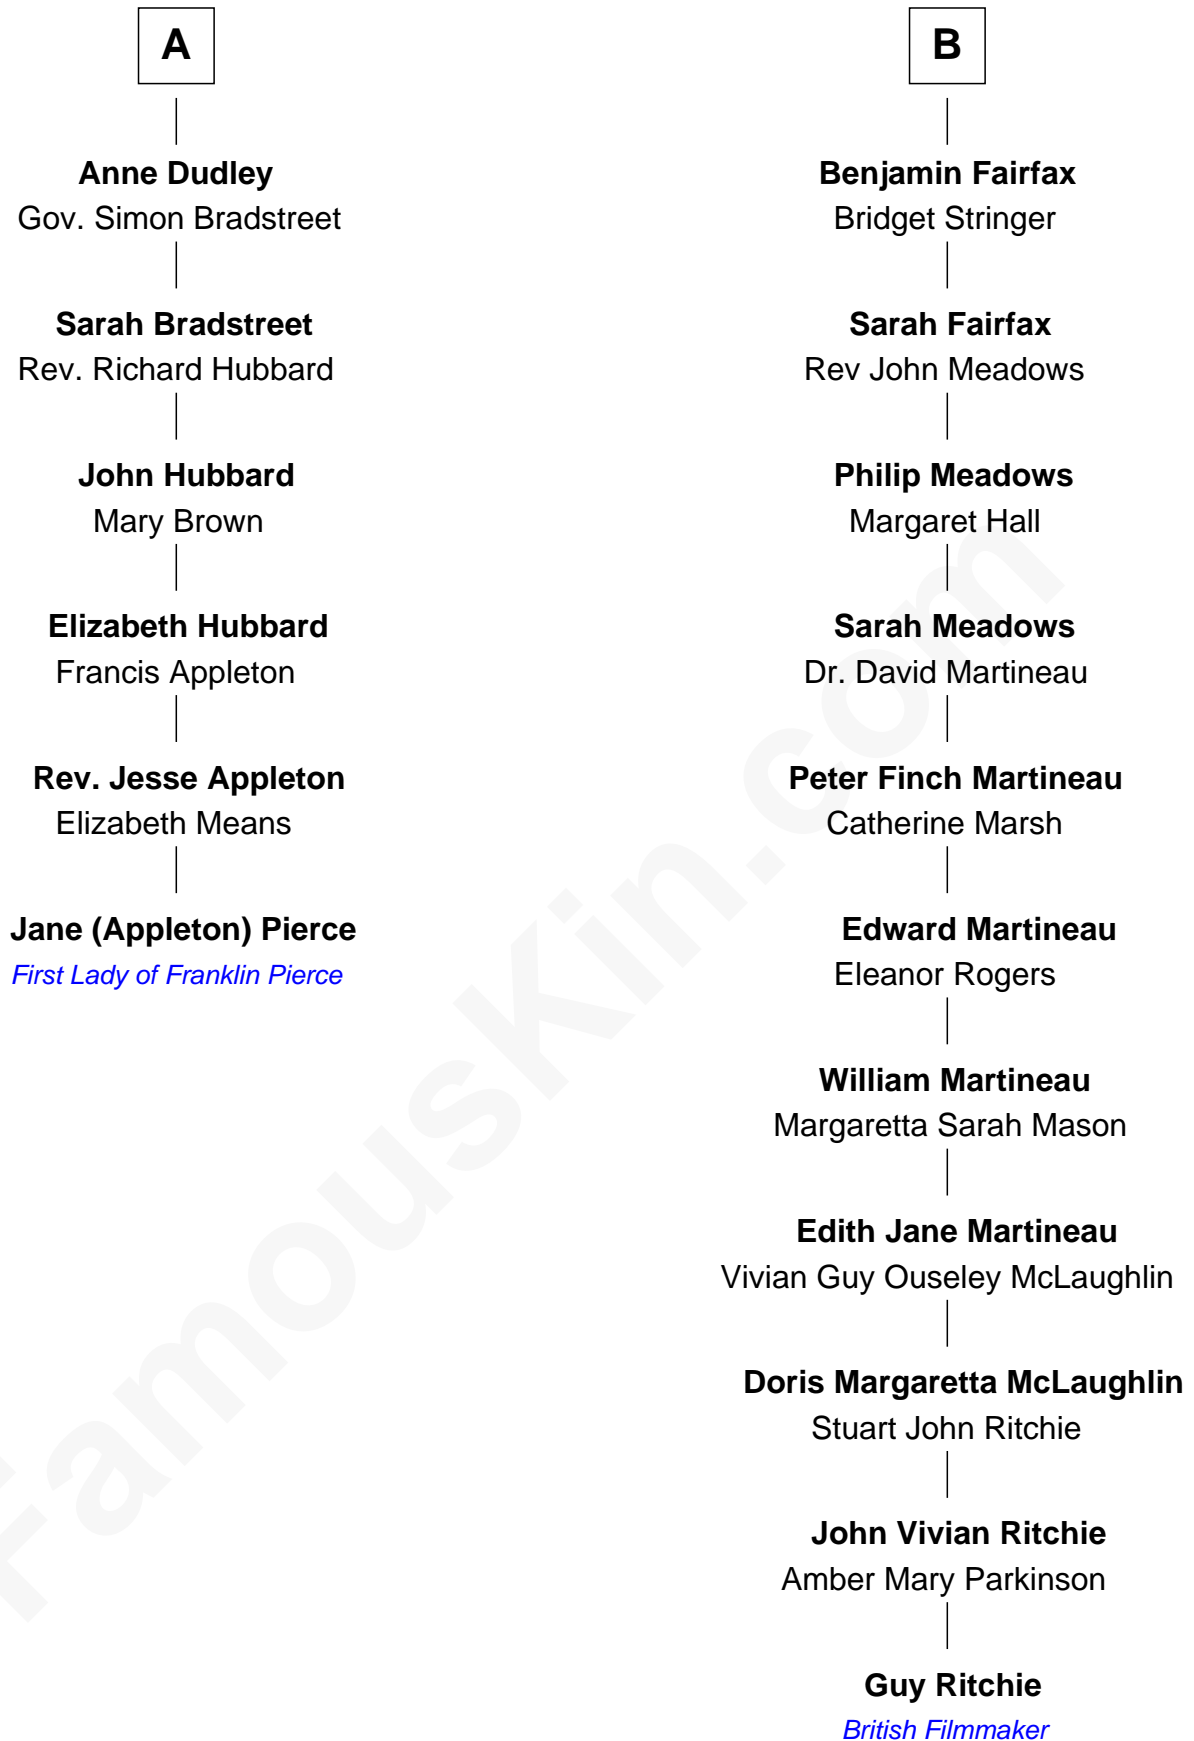

## Relationship Chart of Jane (Appleton) Pierce

First Lady of President Franklin Pierce

12th cousin 5 times removed of

**Guy Ritchie**

British Filmmaker

**Sir Ralph Neville**

Joan Beaufort

**Katherine Neville**  
Sir Thomas Strangeways

**Joan Strangeways**  
Sir William Willoughby

**Cecily Willoughby**  
Sir Edward Sutton

**Sir John Sutton**  
Cecily Grey

**Sir Henry Dudley**  
----- Ashton

Probable

**Roger Dudley**  
Susanna Thorne

**Gov. Thomas Dudley**  
Dorothy York

**A**

**Eleanor Neville**  
Sir Henry Percy

**Sir Henry Percy**  
Eleanor Poynings

**Margaret Percy**  
Sir William Gascoigne

**Agnes Gascoigne**  
Sir Thomas Fairfax

**William Fairfax**  
-----

**John Fairfax**  
Mary Birch

**Rev. Benjamin Fairfax**  
Sarah Galliard

**B**

Guy Ritchie photo by [Georges Biard](#) (CC BY-SA 3.0)