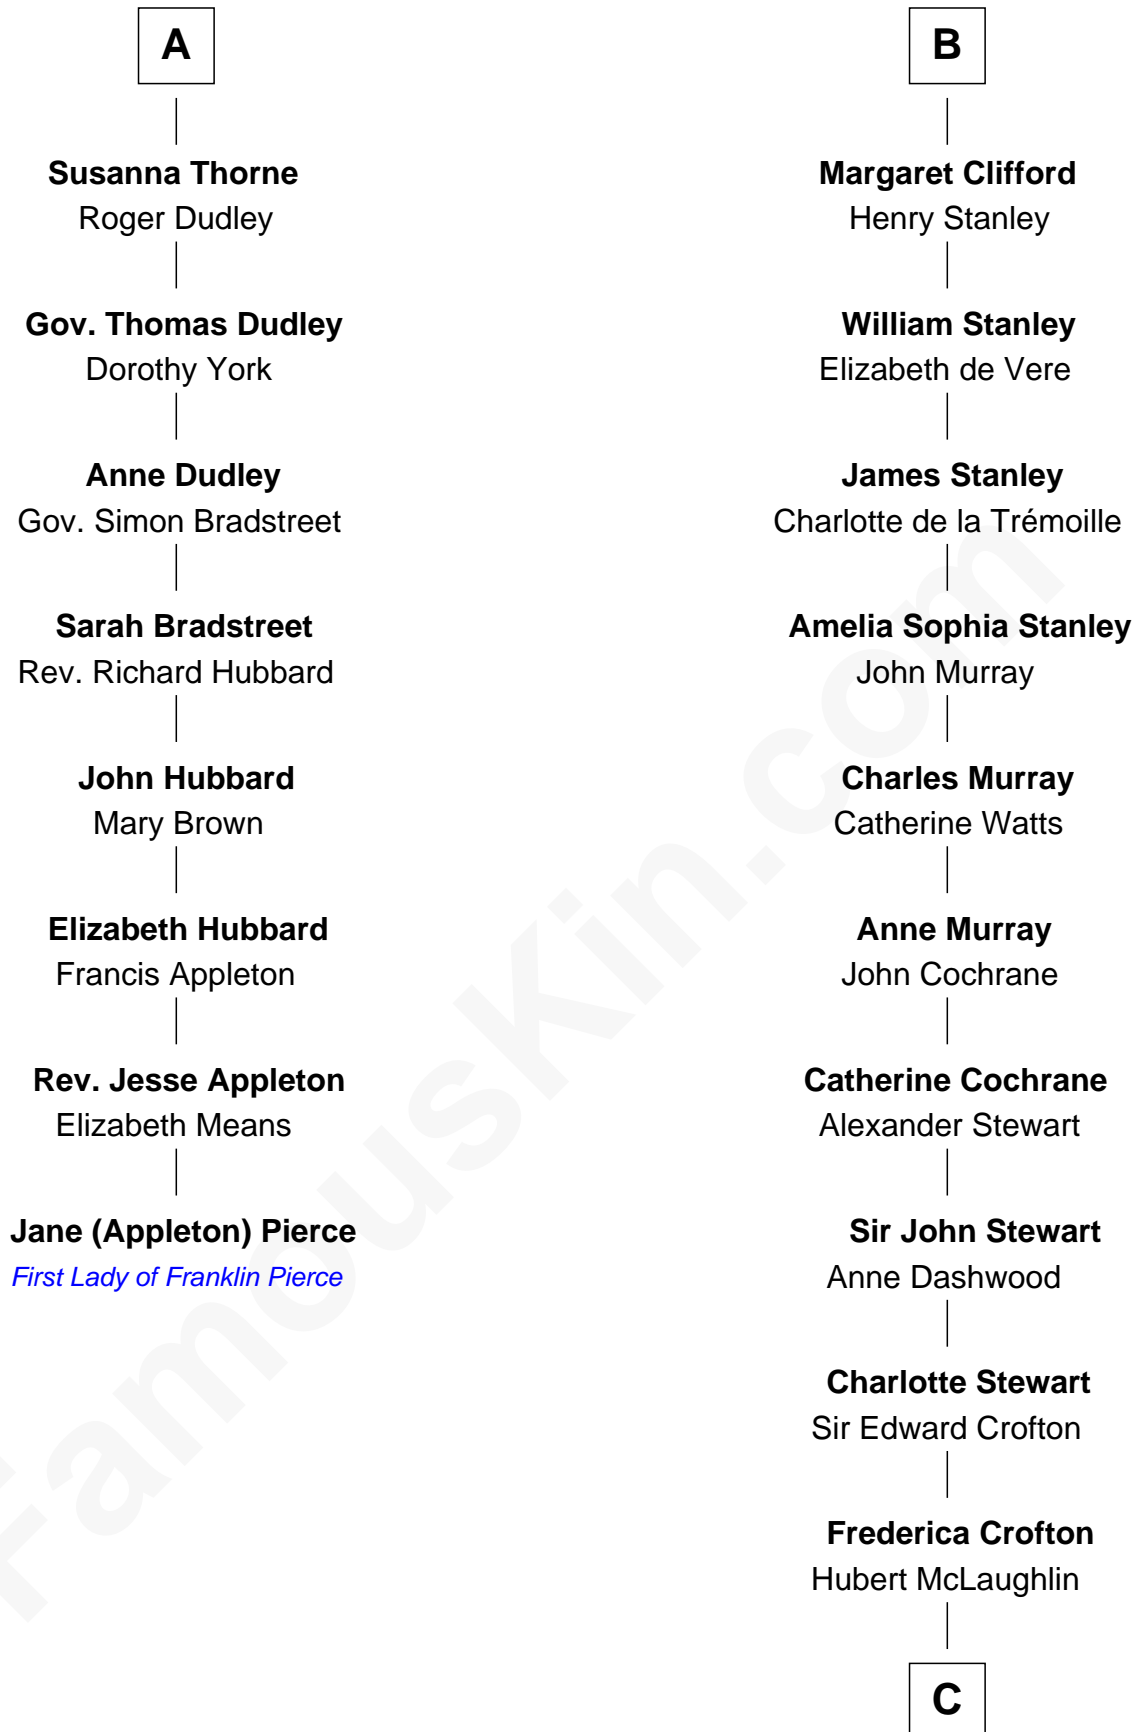

FamousKin.com

Relationship Chart of Jane (Appleton) Pierce

First Lady of President Franklin Pierce

14th cousin 6 times removed of

Guy Ritchie

British Filmmaker

Sir John Grey

Avice Marmion

C

Vivian Guy Ouseley McLaughlin

Edith Jane Martineau

Doris Margaretta McLaughlin

Stuart John Ritchie

John Vivian Ritchie

Amber Mary Parkinson

Guy Ritchie