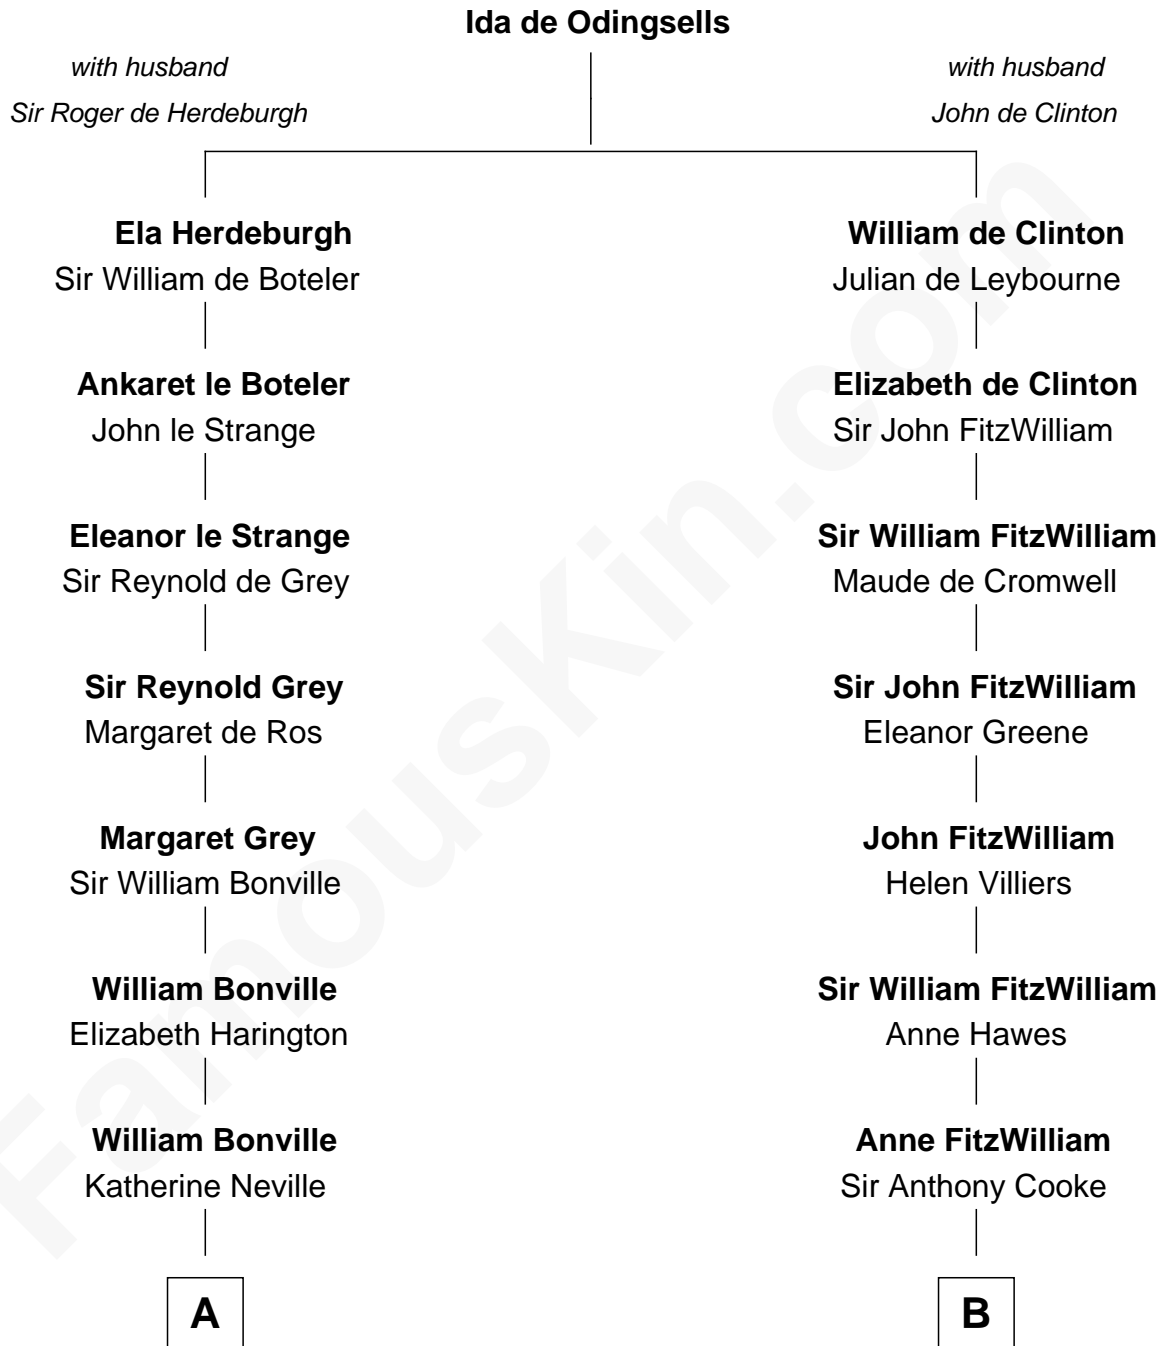

FamousKin.com

Relationship Chart of

Jane (Appleton) Pierce

First Lady of President Franklin Pierce

17th cousin 4 times removed of

Guy Ritchie

British Filmmaker

C

Frederica Crofton

Hubert McLaughlin

Vivian Guy Ouseley McLaughlin

Edith Jane Martineau

Doris Margaretta McLaughlin

Stuart John Ritchie

John Vivian Ritchie

Amber Mary Parkinson