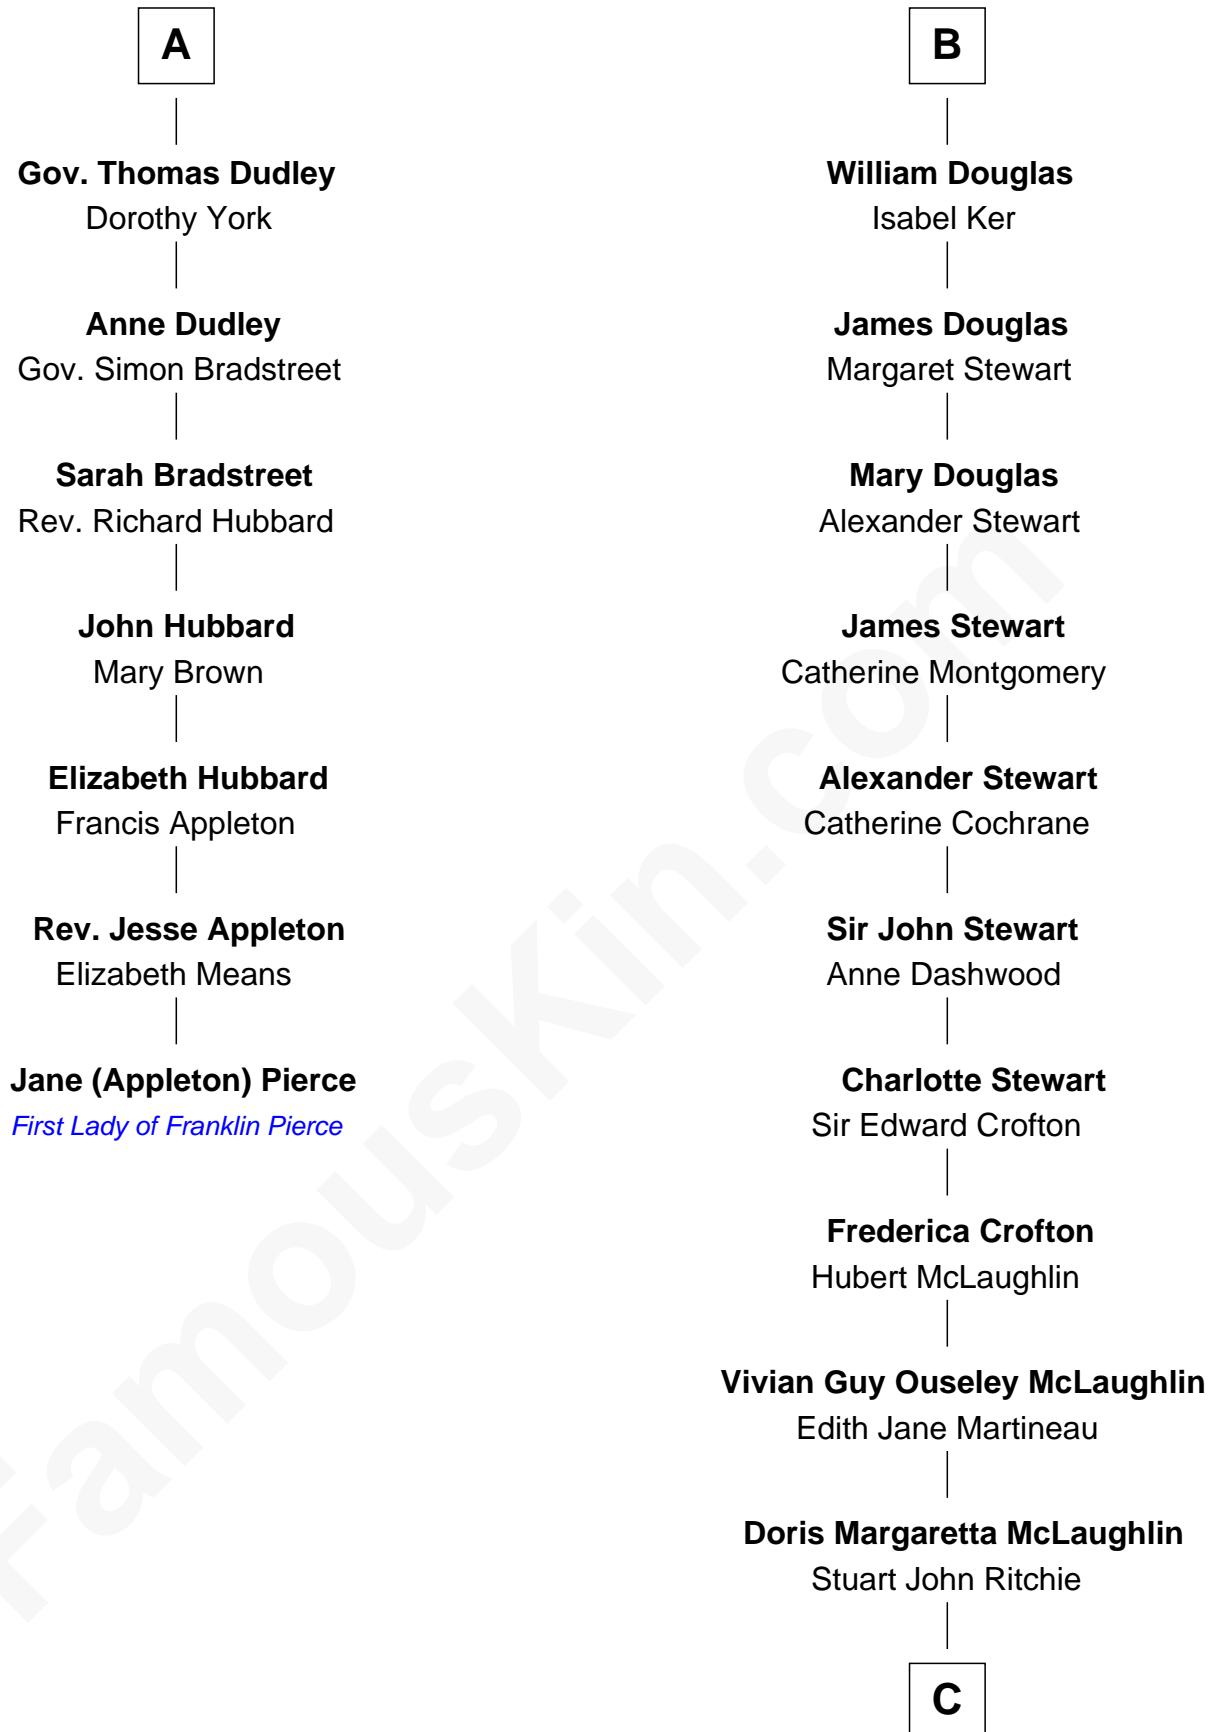

## Relationship Chart of

### Jane (Appleton) Pierce

First Lady of President Franklin Pierce

13th cousin 5 times removed of

**Guy Ritchie**

British Filmmaker

**Sir Thomas de Holand**

Alice Fitzalan

**C**

**John Vivian Ritchie**  
Amber Mary Parkinson

**Guy Ritchie**  
*British Filmmaker*

FamousKin.com