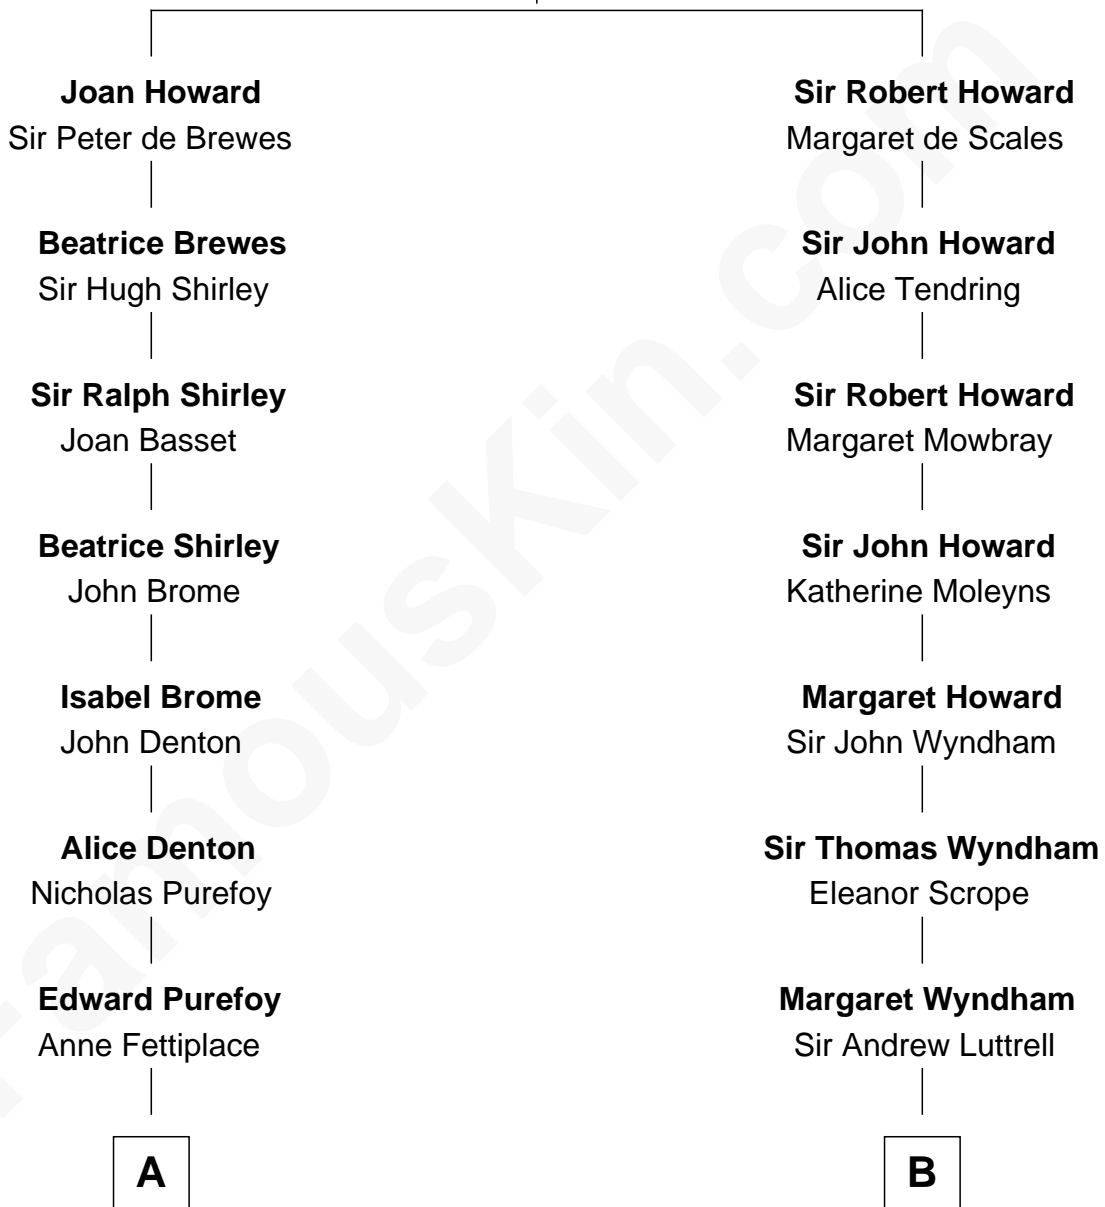

FamousKin.com

Relationship Chart of Jane (Appleton) Pierce

First Lady of President Franklin Pierce

15th cousin 5 times removed of

Guy Ritchie

British Filmmaker

Sir John Howard

Alice de Bois

C

Vivian Guy Ouseley McLaughlin

Edith Jane Martineau

Doris Margaretta McLaughlin

Stuart John Ritchie

John Vivian Ritchie

Amber Mary Parkinson

Guy Ritchie