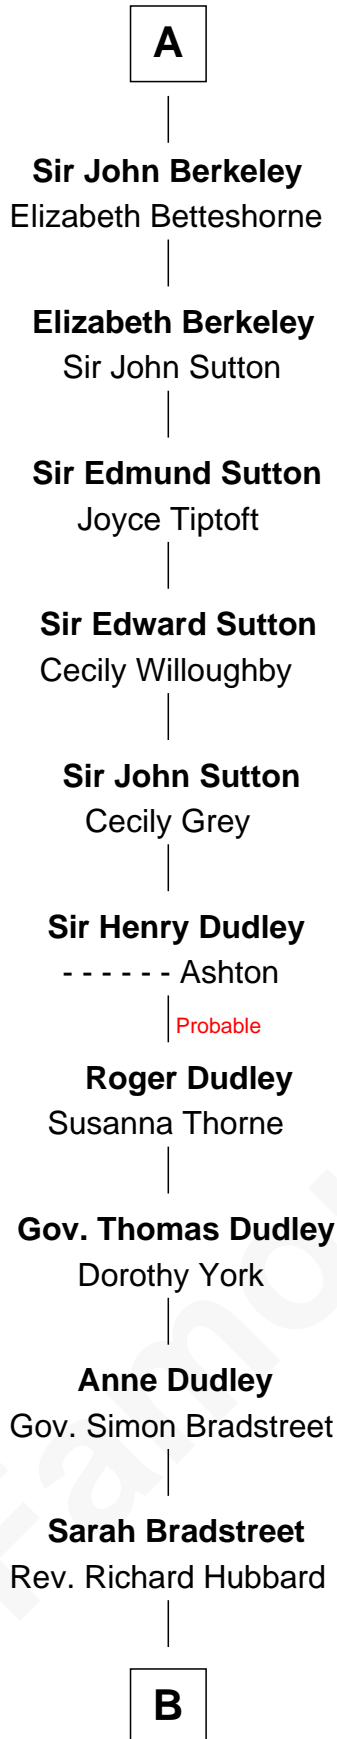

FamousKin.com

Relationship Chart of

Jane (Appleton) Pierce

First Lady of President Franklin Pierce

2nd cousin 18 times removed of

Gilbert de Clare

Magna Carta Surety

Robert of Gloucester

Mabel FitzHamon

Maud of Gloucester

Sir Ranulf de Gernons

Hugh de Kevelioc

Bertrade de Montfort

Agnes of Chester

Sir William de Ferrers

Sir William de Ferrers

Margaret de Quincy

Joan de Ferrers

Sir Thomas de Berkeley

Sir Maurice de Berkeley

Eve la Zouche

Thomas de Berkeley

Katherine de Clyvedon

A

William FitzRobert

Hawise de Beaumont

Amice of Gloucester

Sir Richard de Clare

Gilbert de Clare

Magna Carta Surety

B

John Hubbard