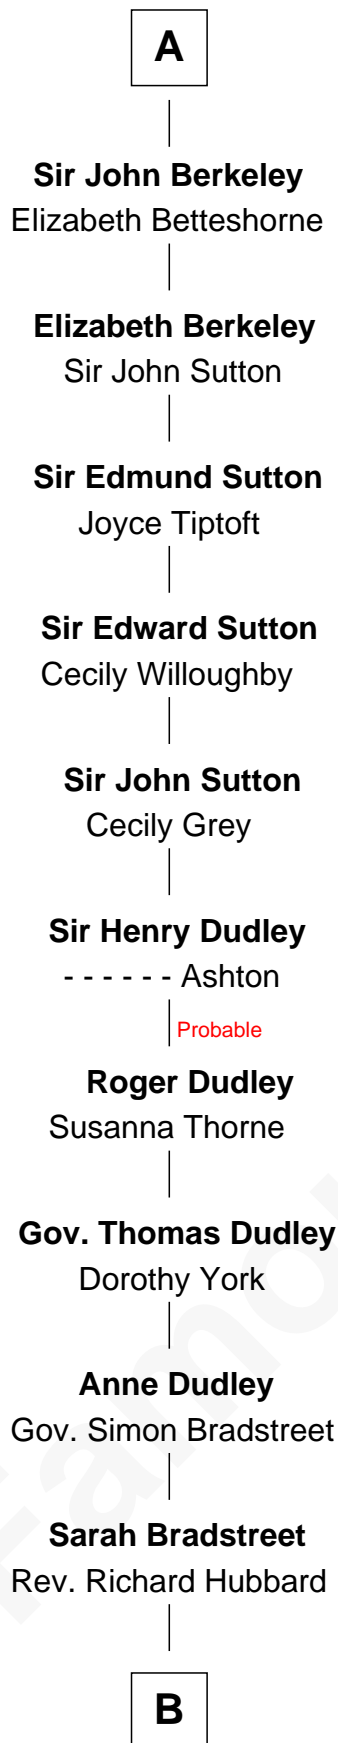

FamousKin.com

Relationship Chart of

Jane (Appleton) Pierce

First Lady of President Franklin Pierce

2nd cousin 18 times removed of

Gilbert de Clare

Magna Carta Surety

Robert de Beaumont

Amicia de Gael

Robert de Beaumont
Petronella de Grantmesnil

Margaret de Beaumont
Sir Saher IV de Quincy

Sir Roger de Quincy
Helen of Galloway

Margaret de Quincy
Sir William de Ferrers

Joan de Ferrers
Sir Thomas de Berkeley

Sir Maurice de Berkeley
Eve la Zouche

Thomas de Berkeley
Katherine de Clyvedon

A

Hawise de Beaumont
William FitzRobert

Amice of Gloucester
Sir Richard de Clare

Gilbert de Clare
Magna Carta Surety

B

John Hubbard