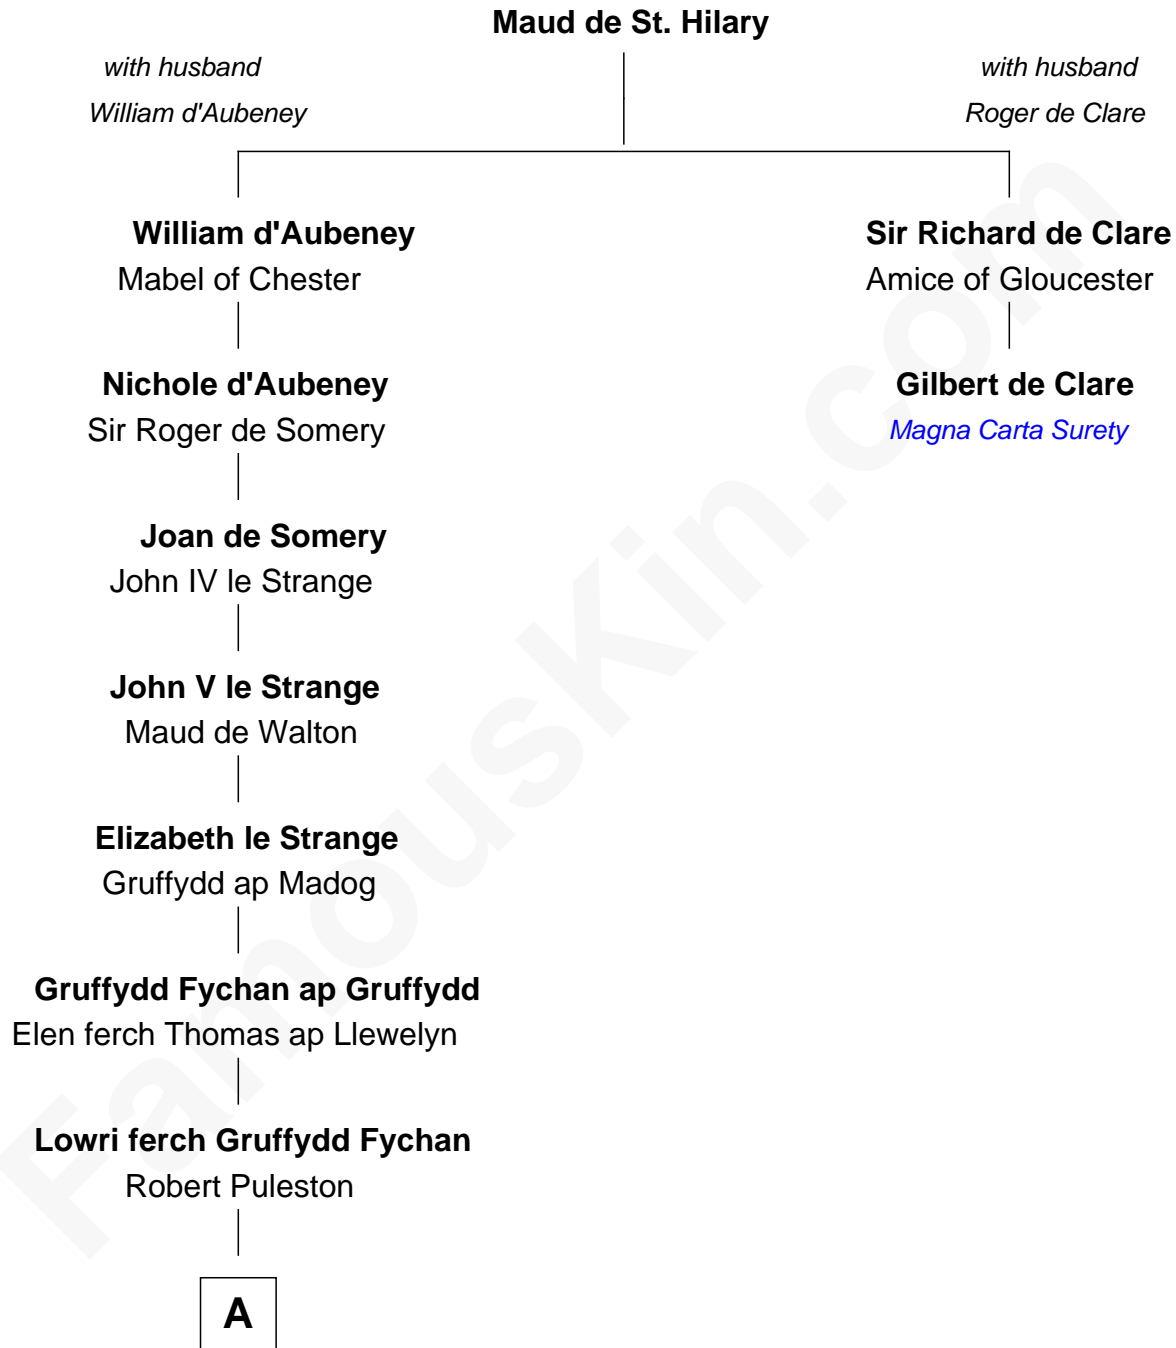

FamousKin.com

Relationship Chart of

Jane (Appleton) Pierce

First Lady of President Franklin Pierce

1st cousin 18 times removed of

Gilbert de Clare
Magna Carta Surety

A

Angharad Puleston
Edwart Trevor ap Daffyd

Rose Trevor ferch Edwart
Otwell Worsley

Margaret Worsley
Adrian Whetehill

Sir Richard Whetehill
Elizabeth Muston

Margery Whetehill
Edward Isaac

Mary Isaac
Thomas Appleton

Samuel Appleton
Judith Everard

Col. Samuel Appleton
Mary Oliver