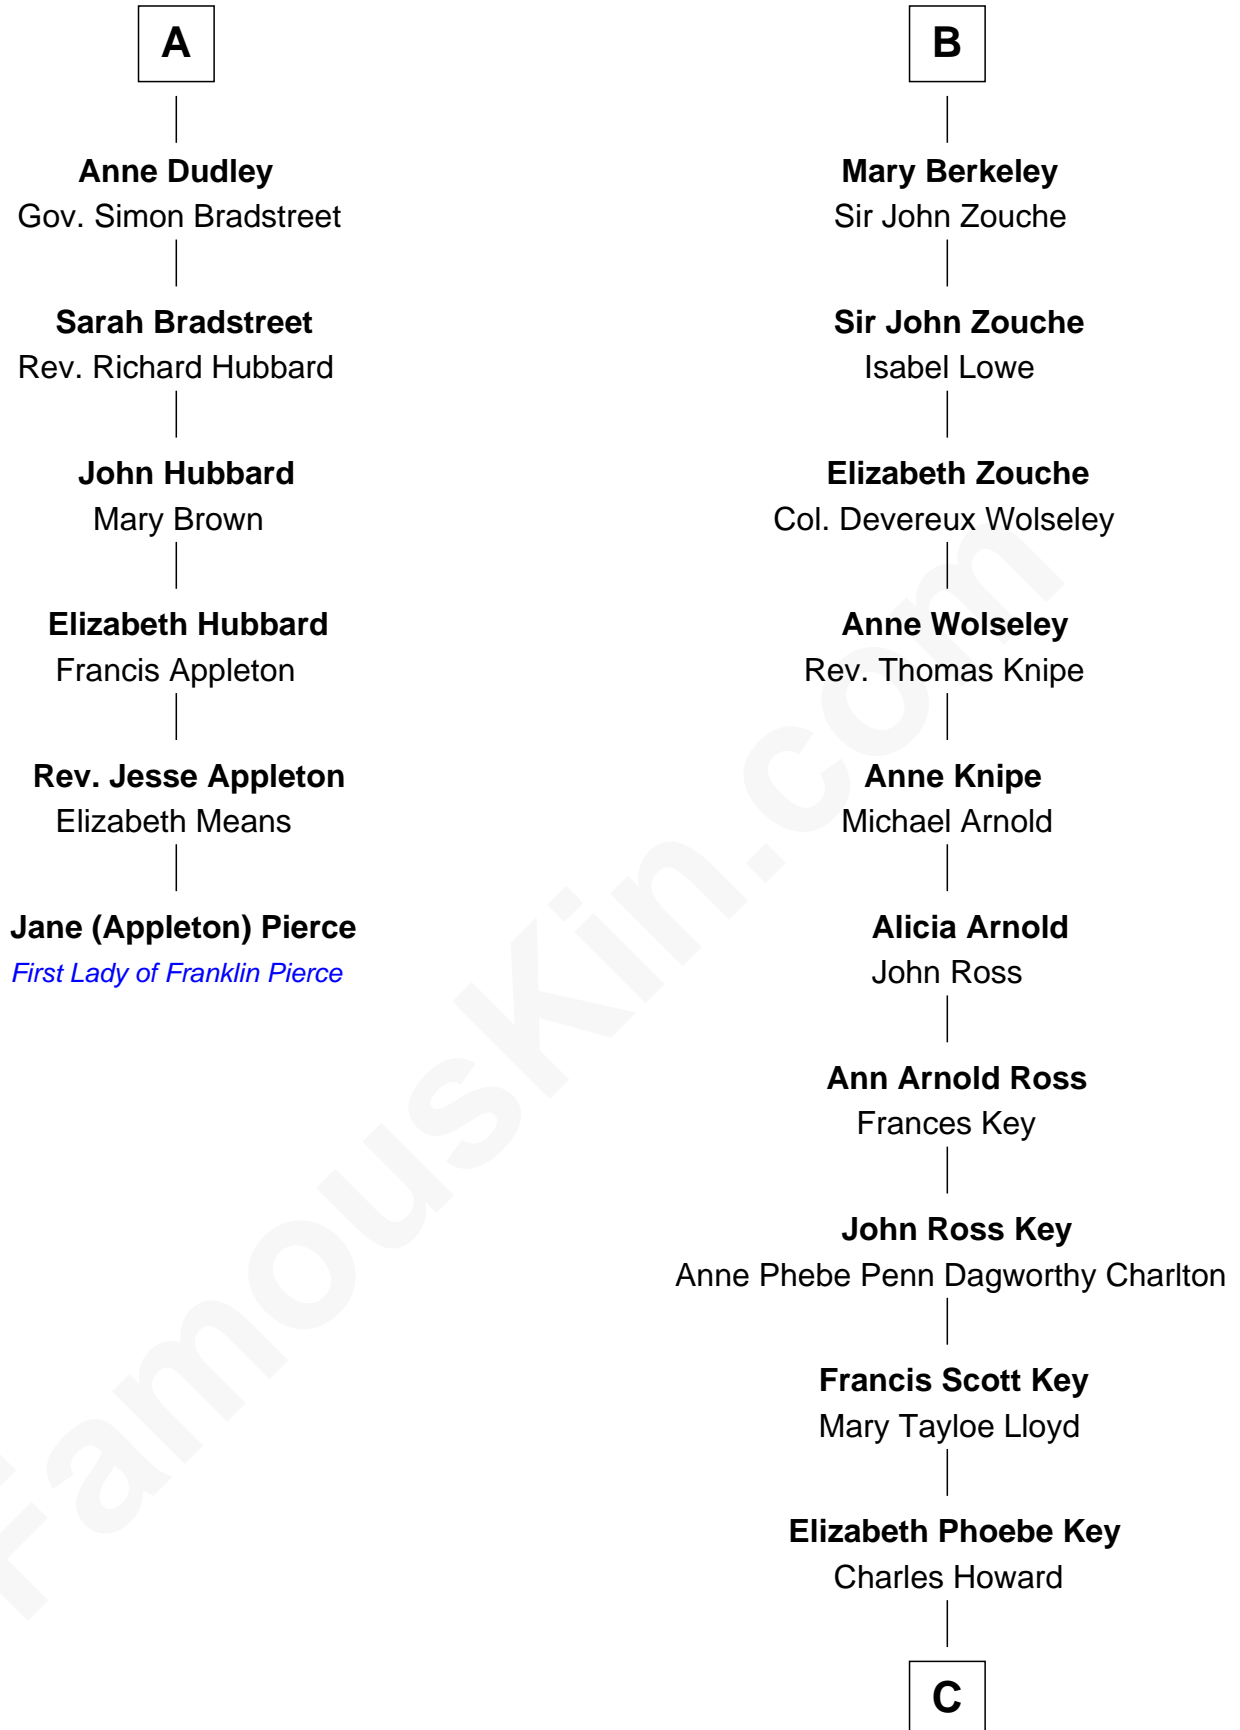

FamousKin.com

Relationship Chart of

Jane (Appleton) Pierce

First Lady of President Franklin Pierce

12th cousin 6 times removed of

Thomas Hunt Morgan

Nobel Prize Winner in Physiology or Medicine

C