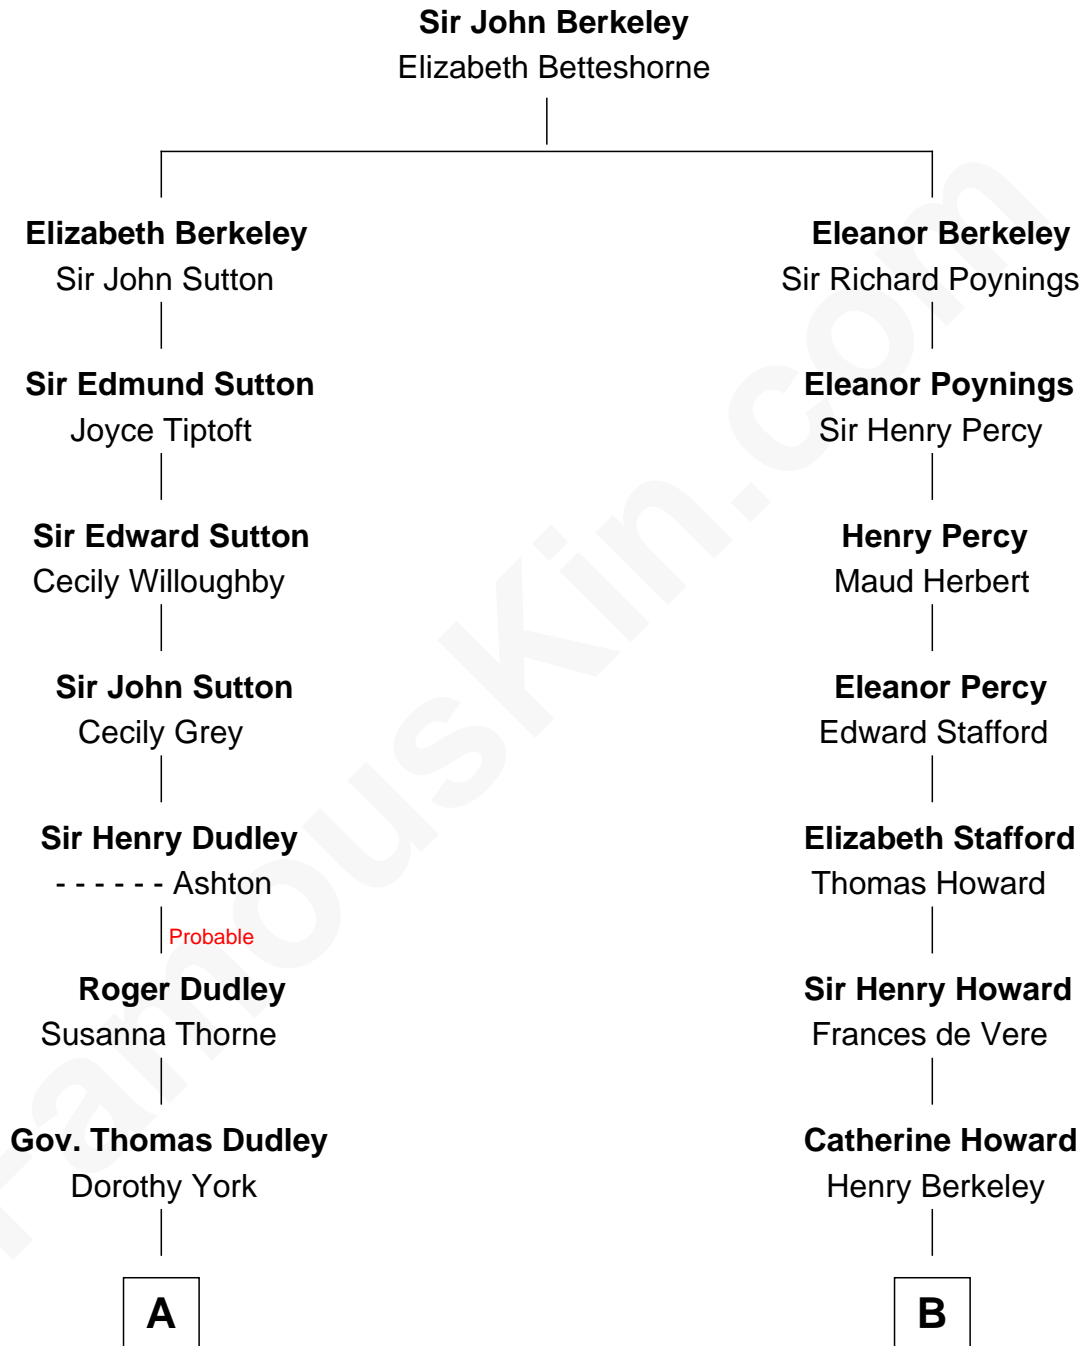

FamousKin.com

Relationship Chart of

Jane (Appleton) Pierce

First Lady of President Franklin Pierce

12th cousin 6 times removed of

Thomas Hunt Morgan

Nobel Prize Winner in Physiology or Medicine

C

Ellen Key Howard
Charlton Hunt Morgan

Thomas Hunt Morgan
Nobel Prize Winner

FamousKin.com