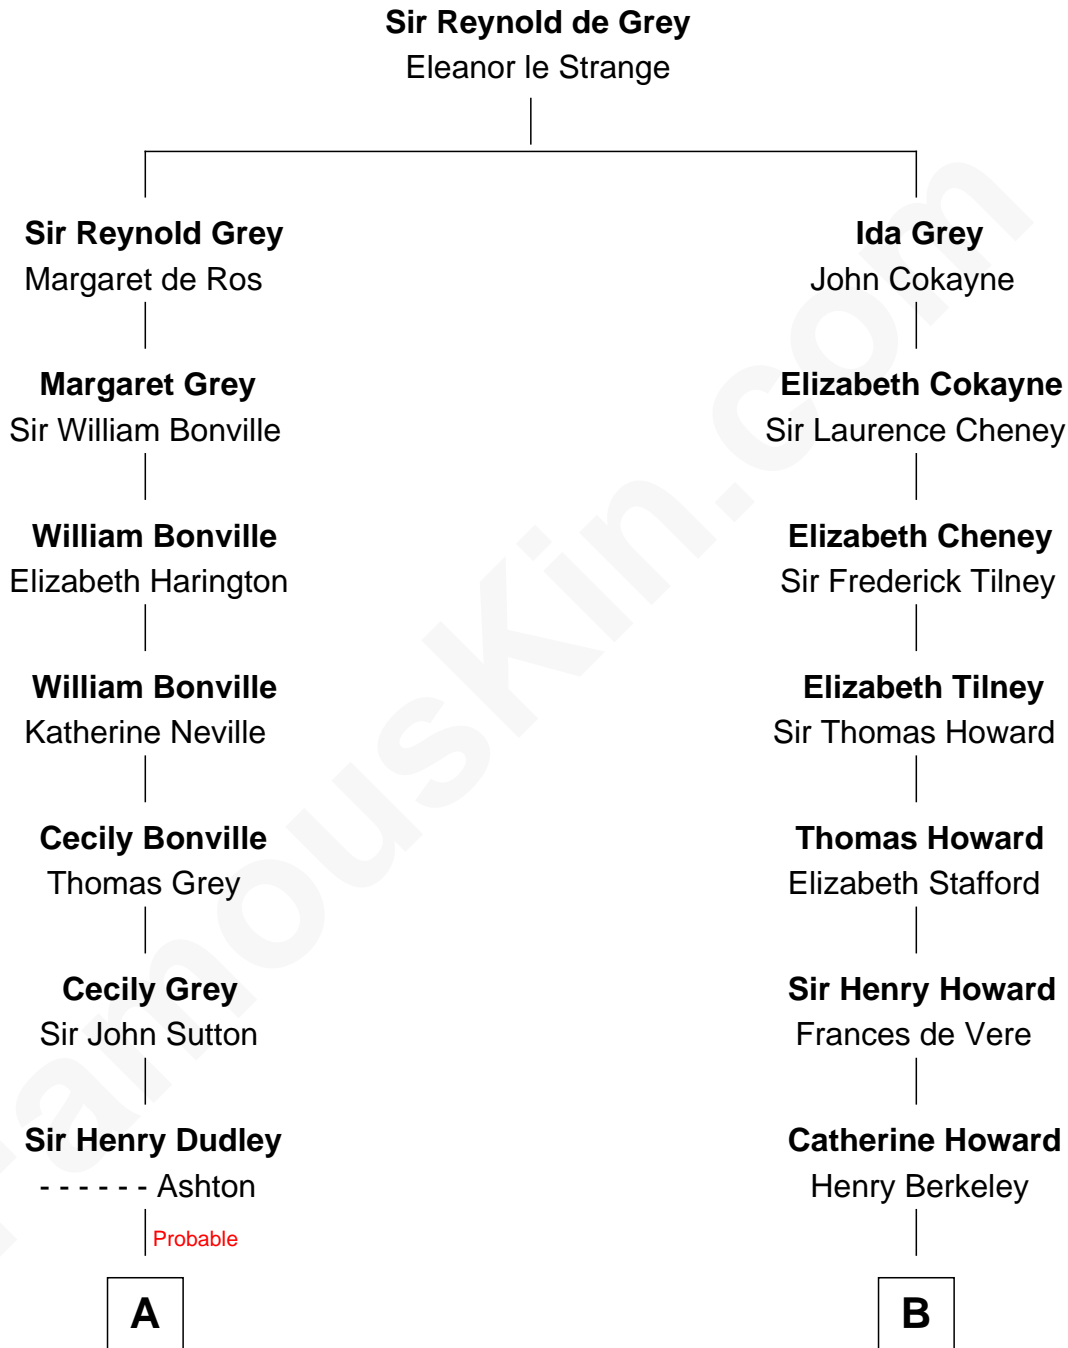

Thomas Hunt Morgan

Nobel Prize Winner in Physiology or Medicine