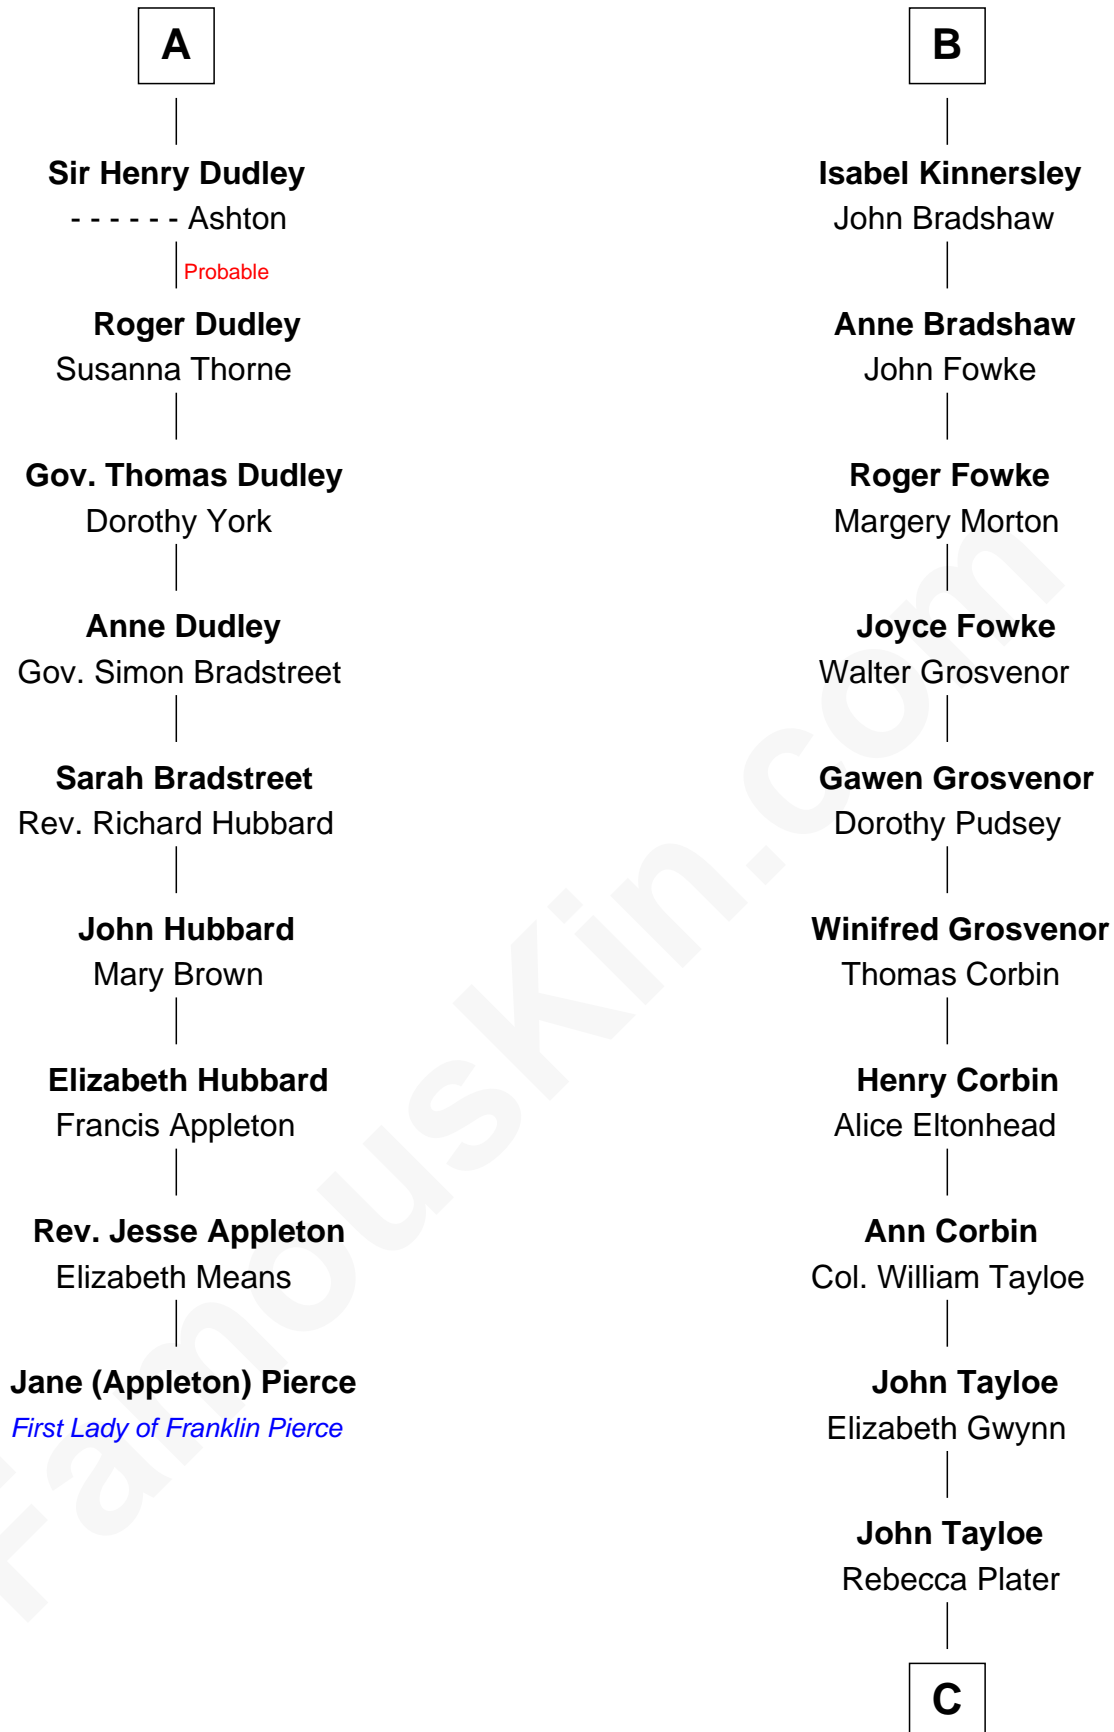

FamousKin.com

Relationship Chart of

Jane (Appleton) Pierce

First Lady of President Franklin Pierce

15th cousin 6 times removed of

Thomas Hunt Morgan

Nobel Prize Winner in Physiology or Medicine

Sir William de Ros
Margery de Badlesmere

Thomas de Ros
Beatrice de Stafford

Maud de Roos
John de Welles

Margaret de Ros
Sir Reynold Grey

Margery de Welles
Stephen le Scrope

Margaret Grey
Sir William Bonville

Maude le Scrope
Sir Baldwin Freville

William Bonville
Elizabeth Harington

Joyce Freville
Sir Roger Aston

William Bonville
Katherine Neville

Sir Robert Aston
Isabel Brereton

Cecily Bonville
Thomas Grey

John Aston
Elizabeth Delves

Cecily Grey
Sir John Sutton

Margaret Aston
John Kinnersley

A

B

C

Elizabeth Tayloe
Col. Edward Lloyd

Mary Tayloe Lloyd
Francis Scott Key

Elizabeth Phoebe Key
Charles Howard

Ellen Key Howard
Charlton Hunt Morgan

Thomas Hunt Morgan
Nobel Prize Winner