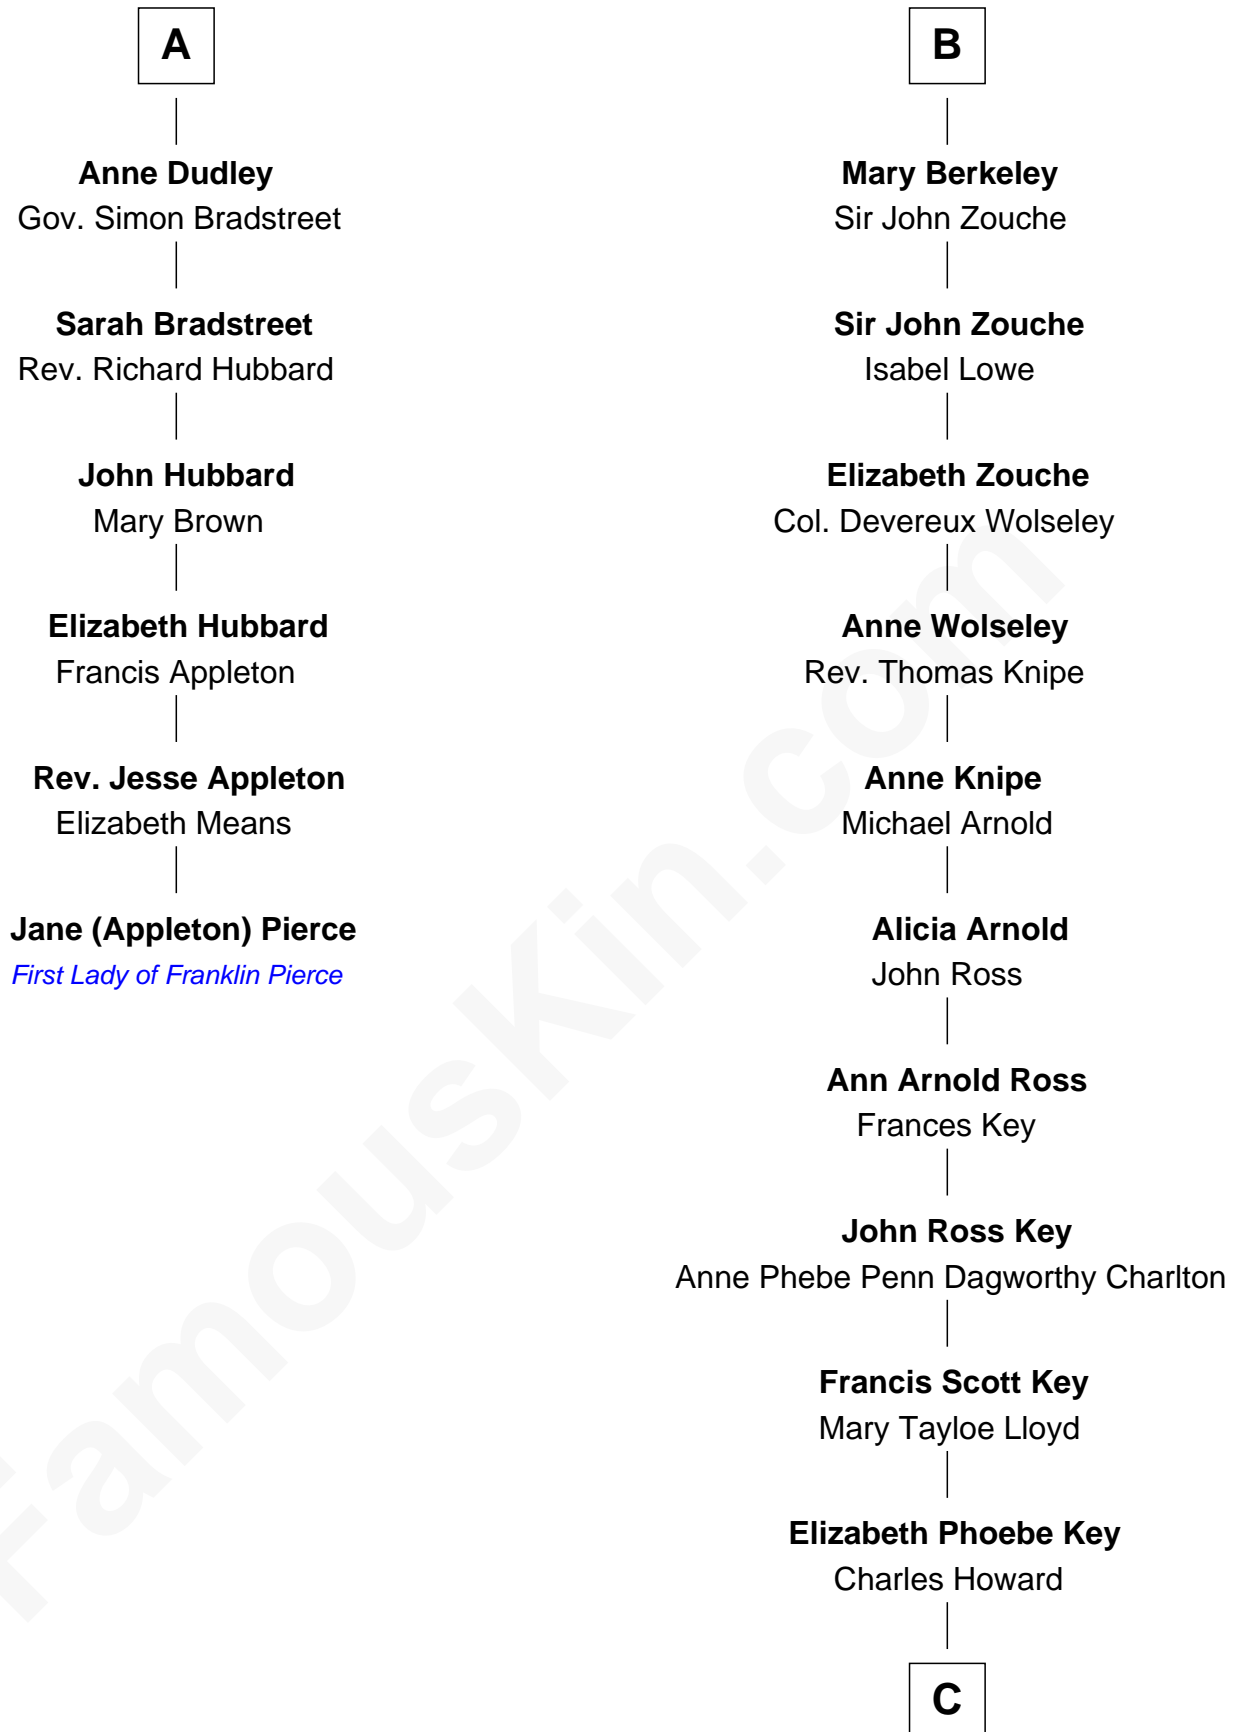

FamousKin.com

Relationship Chart of

Jane (Appleton) Pierce

First Lady of President Franklin Pierce

12th cousin 6 times removed of

Thomas Hunt Morgan

Nobel Prize Winner in Physiology or Medicine

C