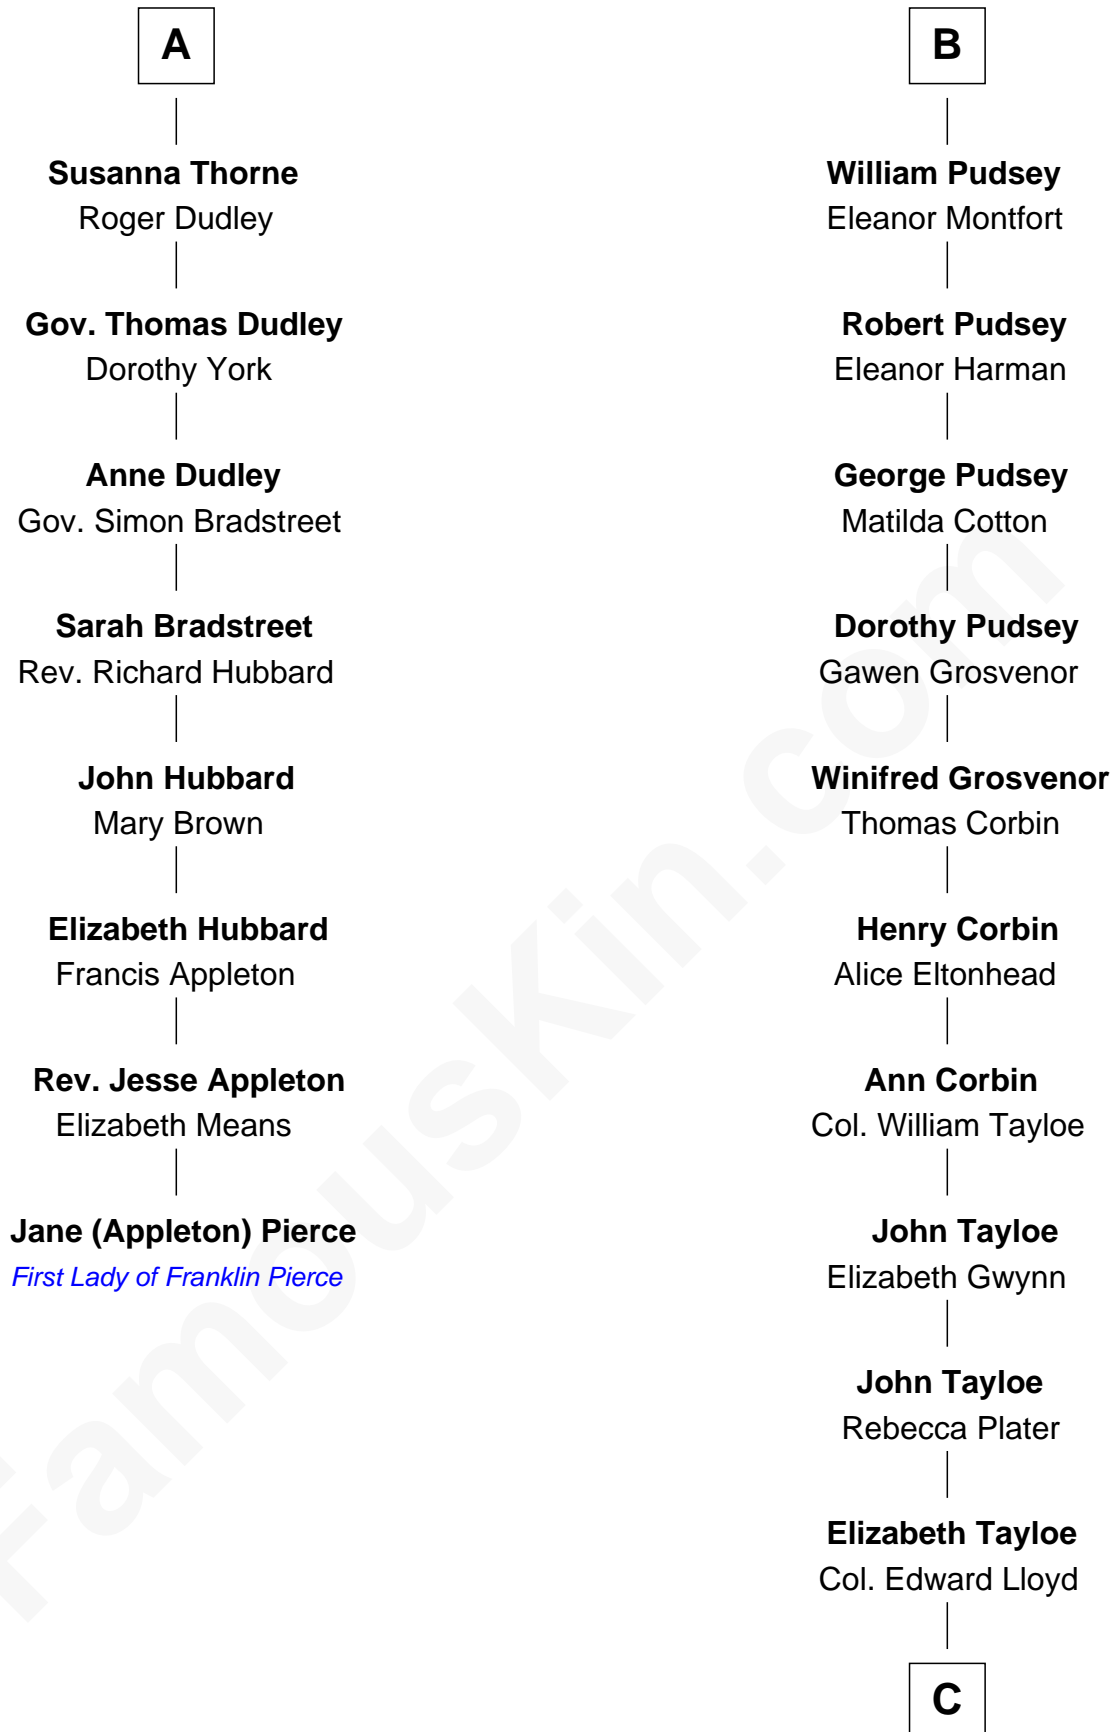

FamousKin.com

Relationship Chart of

Jane (Appleton) Pierce

First Lady of President Franklin Pierce

14th cousin 6 times removed of

Thomas Hunt Morgan

Nobel Prize Winner in Physiology or Medicine

C

—
Mary Tayloe Lloyd

Francis Scott Key

—
Elizabeth Phoebe Key

Charles Howard

—
Ellen Key Howard

Charlton Hunt Morgan

—
Thomas Hunt Morgan

Nobel Prize Winner