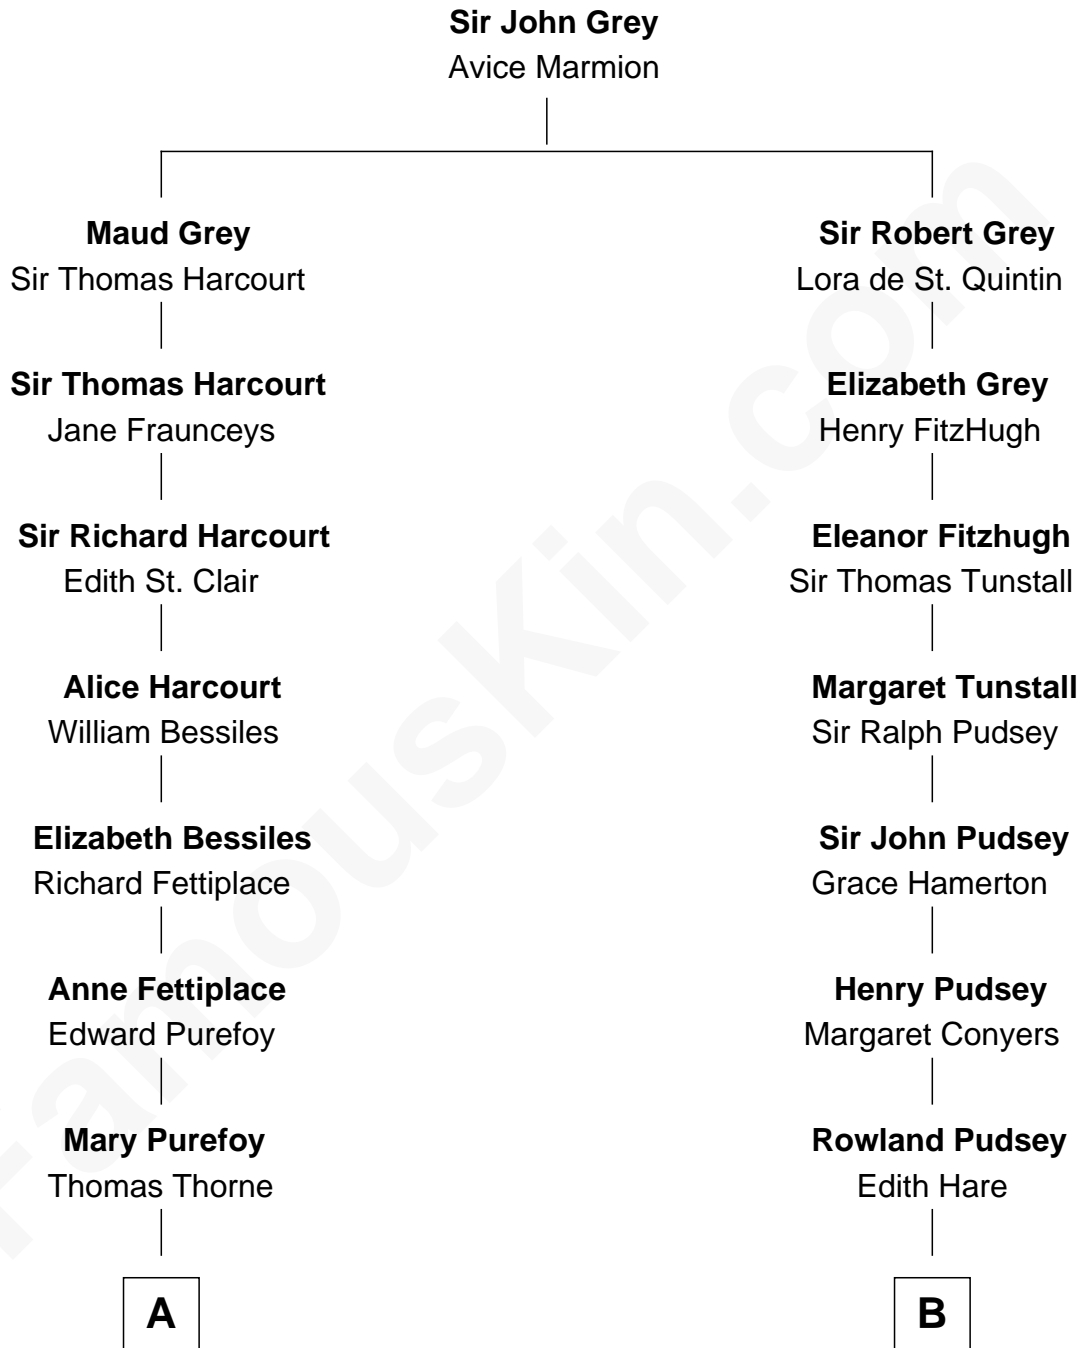

FamousKin.com

Relationship Chart of

Jane (Appleton) Pierce

First Lady of President Franklin Pierce

14th cousin 6 times removed of

Thomas Hunt Morgan

Nobel Prize Winner in Physiology or Medicine

C

—
Mary Tayloe Lloyd

Francis Scott Key

—
Elizabeth Phoebe Key

Charles Howard

—
Ellen Key Howard

Charlton Hunt Morgan

—
Thomas Hunt Morgan

Nobel Prize Winner