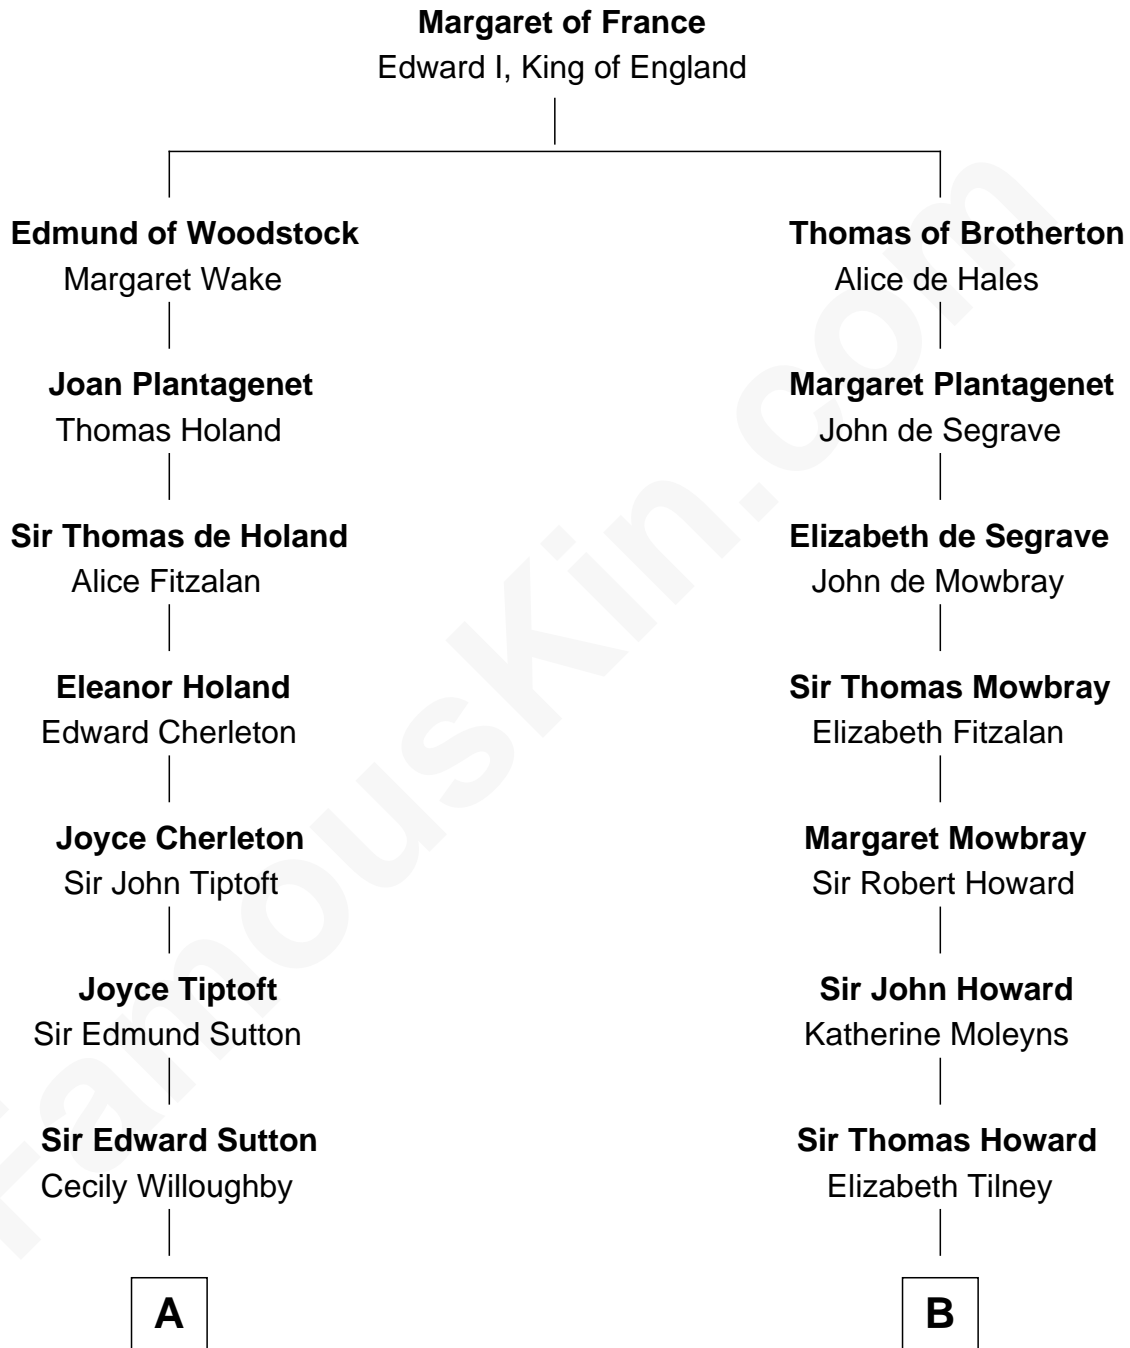

FamousKin.com

Relationship Chart of Jane (Appleton) Pierce

First Lady of President Franklin Pierce

16th cousin 5 times removed of

Thomas Hunt Morgan

Nobel Prize Winner in Physiology or Medicine

C

—
John Ross Key

Anne Phebe Penn Dagworthy Charlton

—
Francis Scott Key

Mary Tayloe Lloyd

—
Elizabeth Phoebe Key

Charles Howard

—
Ellen Key Howard

Charlton Hunt Morgan

—
Thomas Hunt Morgan