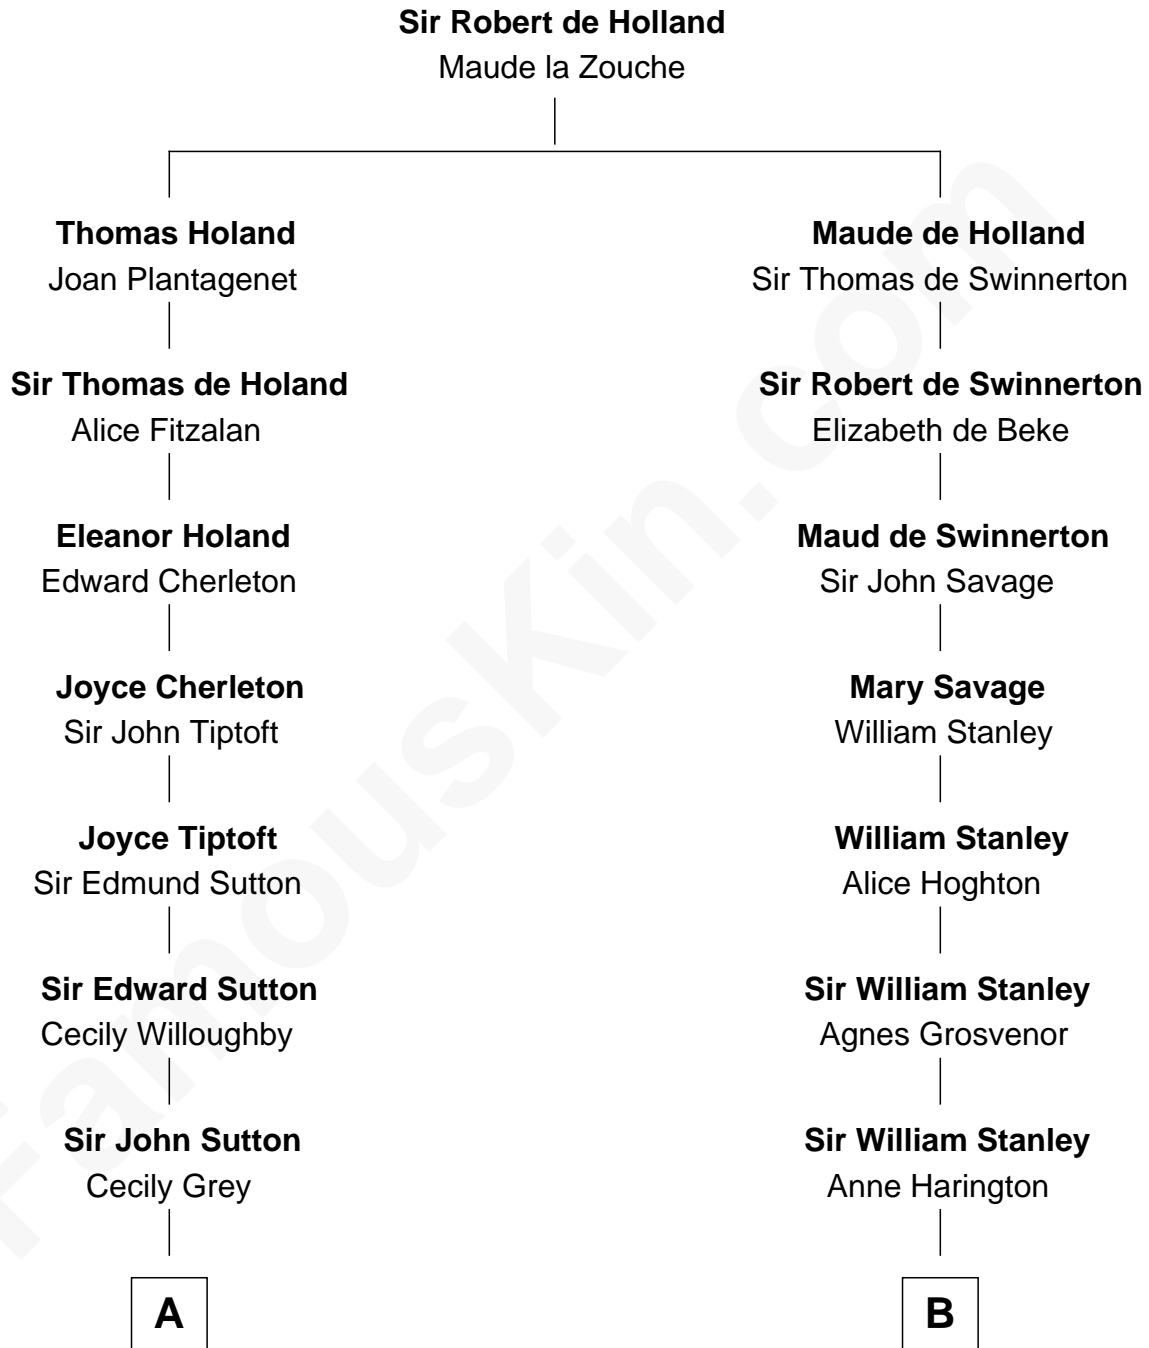

FamousKin.com

Relationship Chart of

Jane (Appleton) Pierce

First Lady of President Franklin Pierce

15th cousin 3 times removed of

Thomas Hunt Morgan

Nobel Prize Winner in Physiology or Medicine

C

Ellen Key Howard
Charlton Hunt Morgan

Thomas Hunt Morgan
Nobel Prize Winner

FamousKin.com