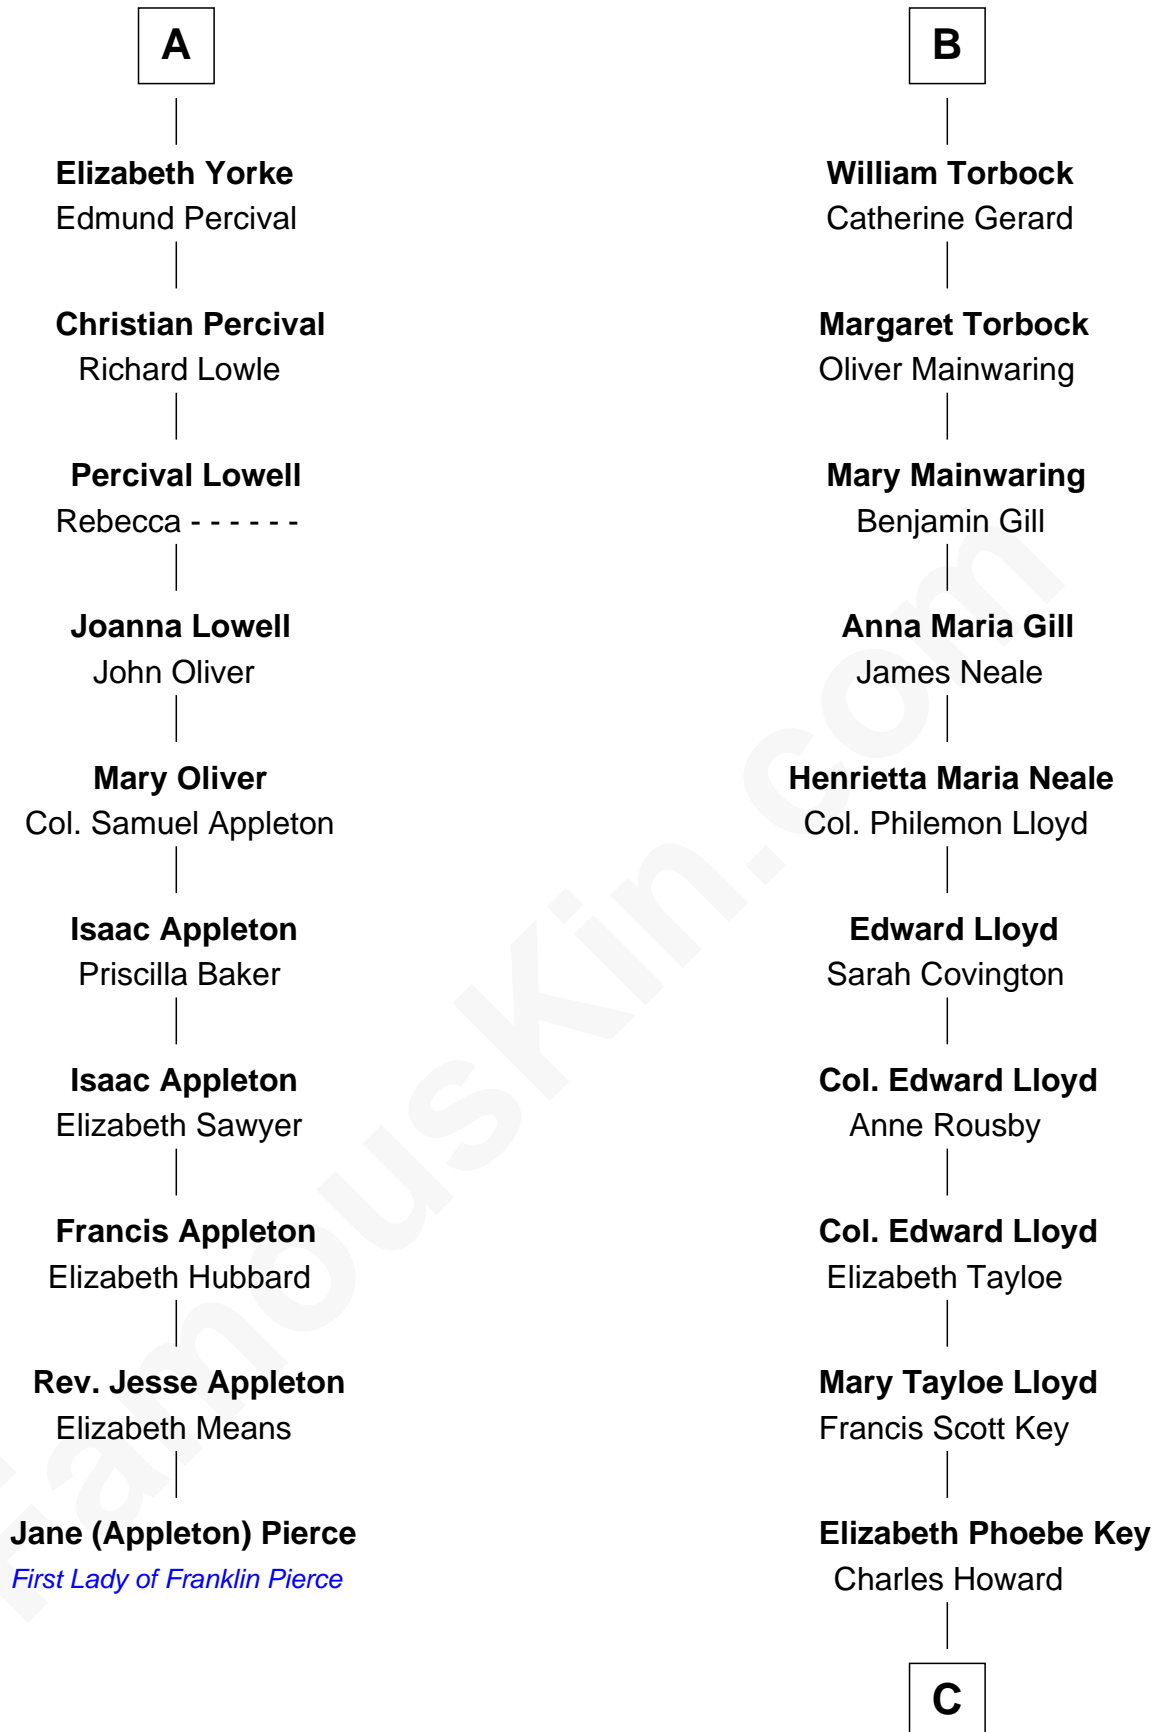

FamousKin.com
Relationship Chart of
Jane (Appleton) Pierce

First Lady of President Franklin Pierce

16th cousin 2 times removed of

Thomas Hunt Morgan

Nobel Prize Winner in Physiology or Medicine

Humphrey de Bohun
 Elizabeth Plantagenet

C

Ellen Key Howard
Charlton Hunt Morgan

Thomas Hunt Morgan
Nobel Prize Winner

FamousKin.com