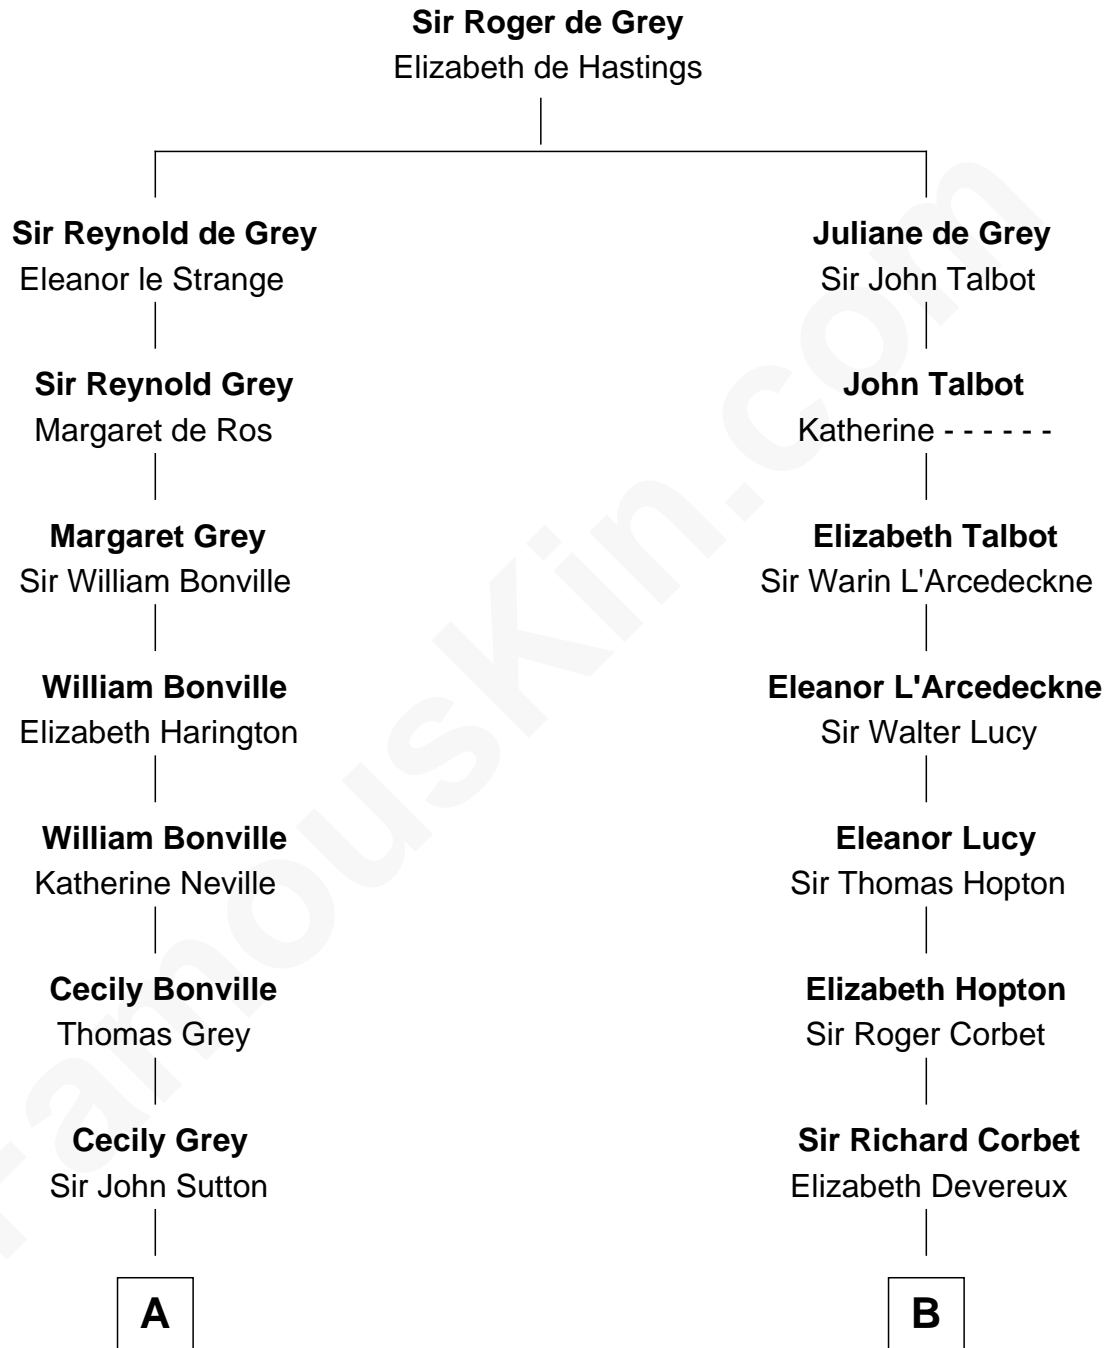

FamousKin.com

Relationship Chart of

Jane (Appleton) Pierce

First Lady of President Franklin Pierce

15th cousin 4 times removed of

Marjorie Post

Founder of General Foods

C

Caroline Cushman Lathrop

Charles Rollin Post

Charles William Post

Elle Letitia Merriweather

Marjorie Post

Founder of General Foods

FamousKin.com