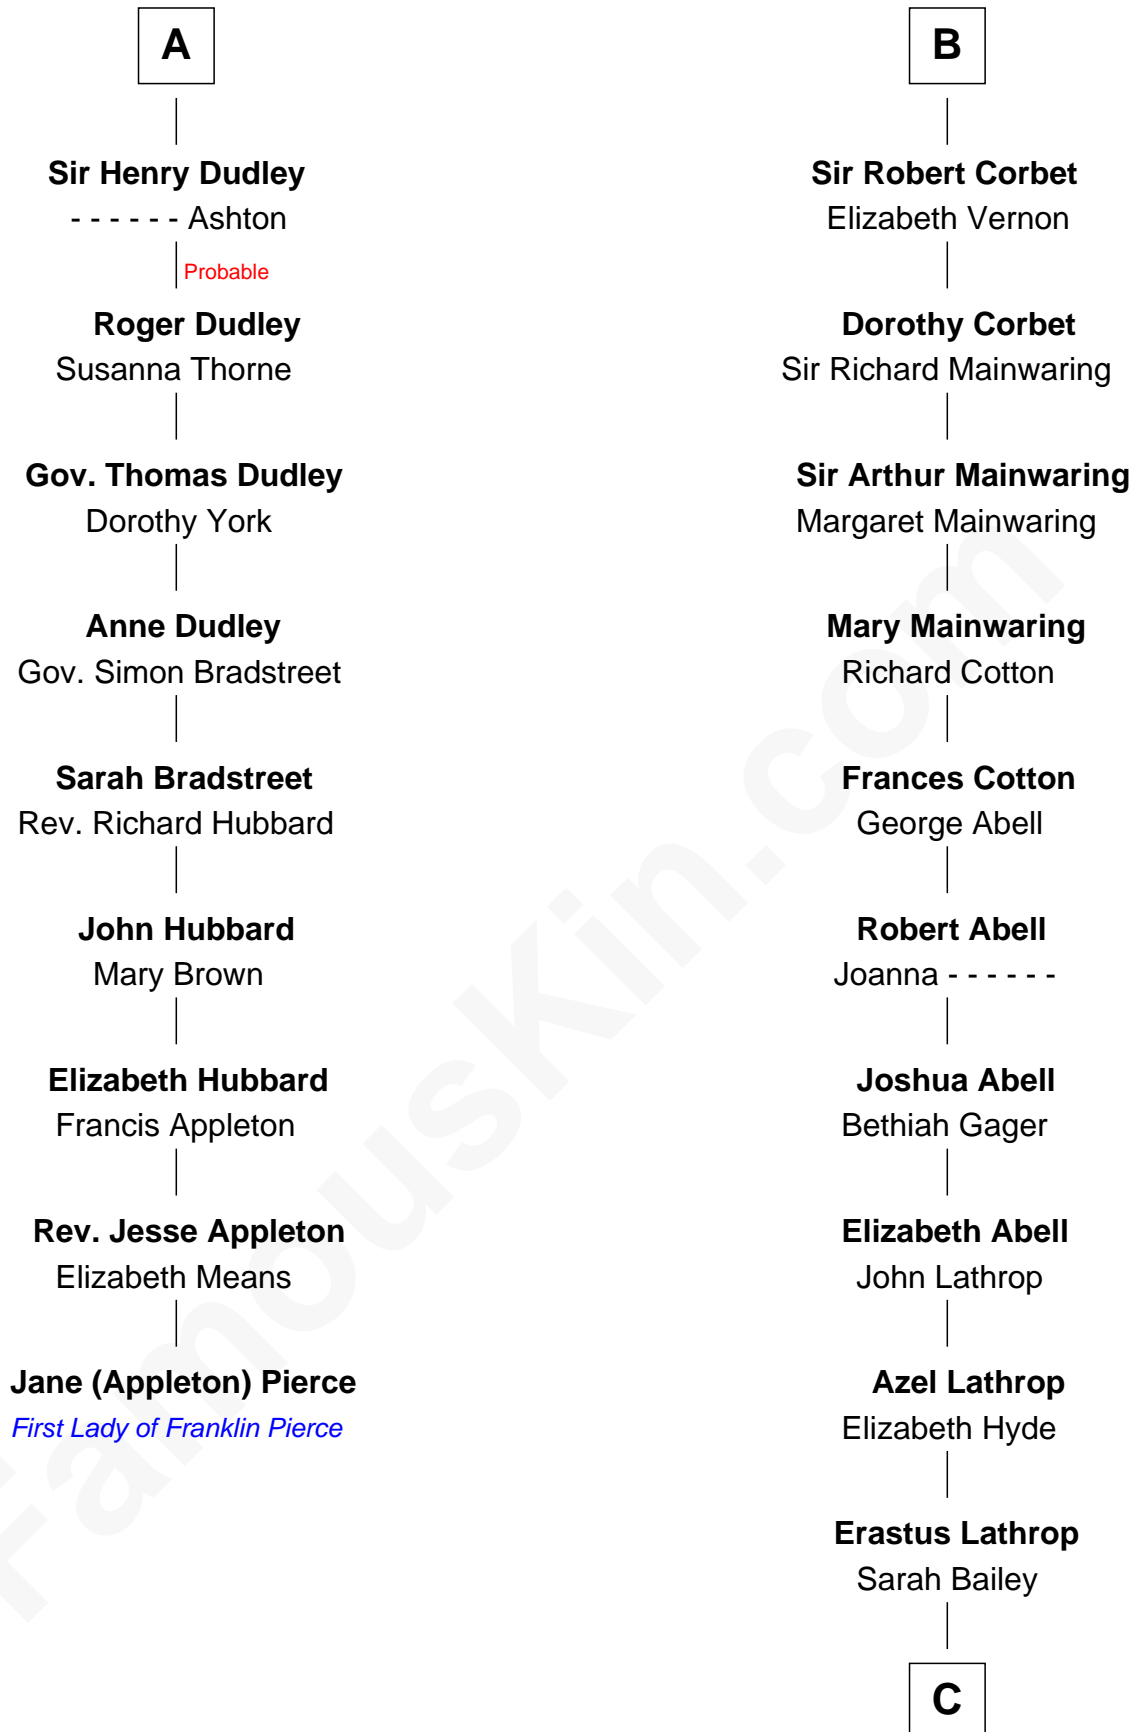

FamousKin.com

Relationship Chart of

Jane (Appleton) Pierce

First Lady of President Franklin Pierce

15th cousin 4 times removed of

Marjorie Post

Founder of General Foods

C

Caroline Cushman Lathrop

Charles Rollin Post

Charles William Post

Elle Letitia Merriweather

Marjorie Post

Founder of General Foods

FamousKin.com