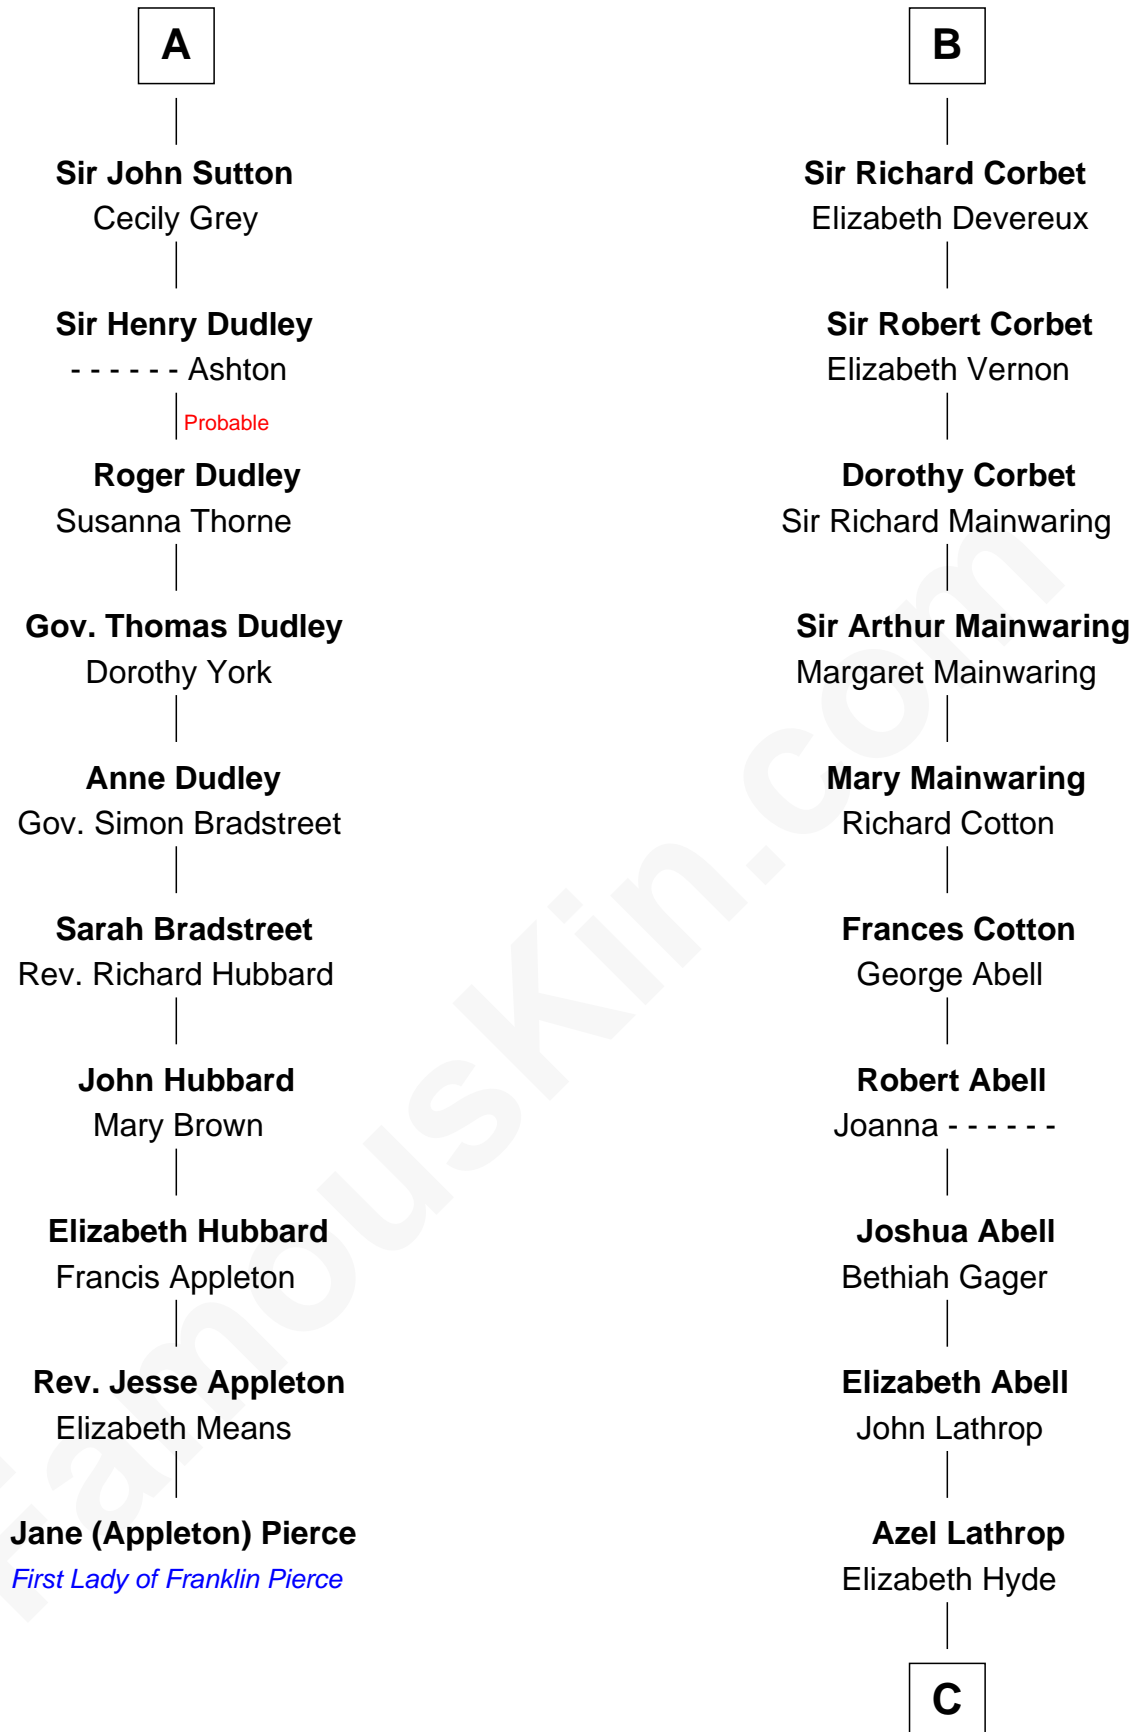

FamousKin.com

Relationship Chart of

Jane (Appleton) Pierce

First Lady of President Franklin Pierce

16th cousin 4 times removed of

Marjorie Post

Founder of General Foods

C

Erastus Lathrop

Sarah Bailey

Caroline Cushman Lathrop

Charles Rollin Post

Charles William Post

Elle Letitia Merriweather

Marjorie Post

Founder of General Foods